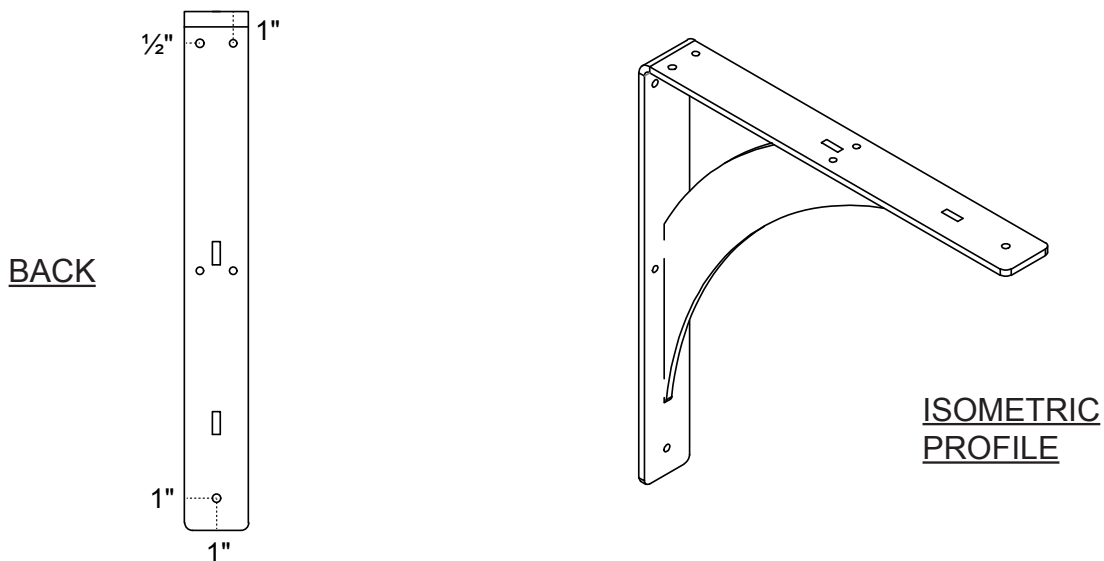

2-INCH W X 16-INCH D X 16-INCH H LEGACY BRACKET

HEAVY-DUTY 1/4" THICK

AVAILABLE IN:
STAINLESS STEEL
ZINC PLATED STEEL
POWDER COATED BLACK

BKTM02X16X16LESS
BKTM02X16X16LECRS
BKTM02X16X16LEPBL

P:866.607.0453 | F: 866.591.3143
2300 W. Main St. | Clarksville, TX 75426
sales@ekenamillwork.com | www.ekenamillwork.com