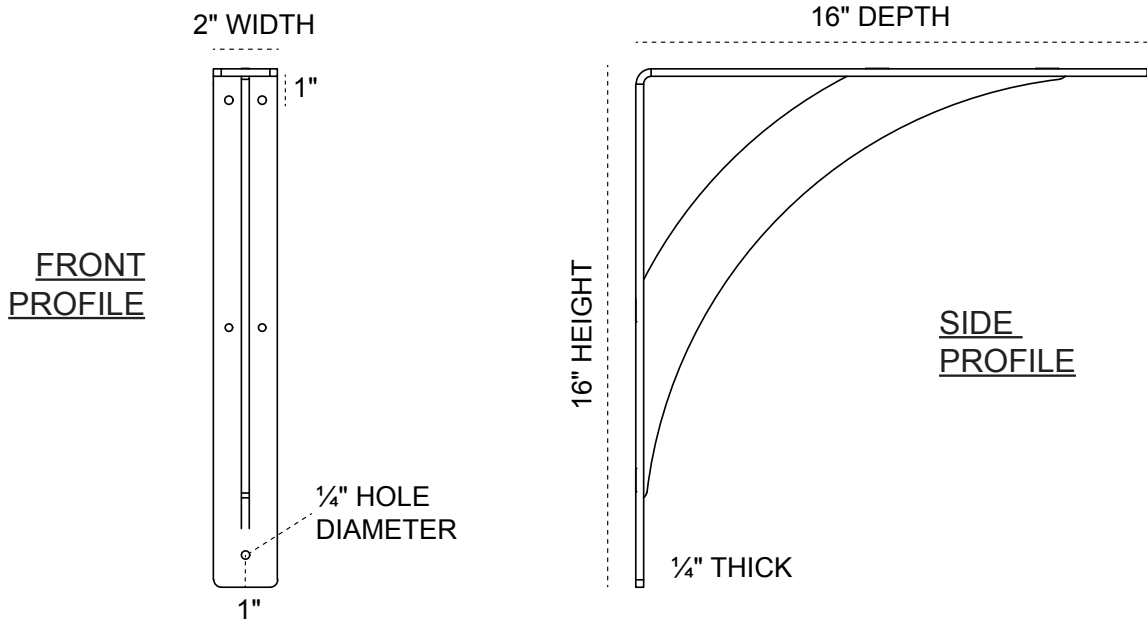

2-INCH W X 16-INCH D X 16-INCH H LEGACY BRACKET

HEAVY-DUTY 1/4" THICK

AVAILABLE IN:
STAINLESS STEEL
ZINC PLATED STEEL
POWDER COATED BLACK

BKTM02X16X16LESS
BKTM02X16X16LECRS
BKTM02X16X16LEPBL

P:866.607.0453 | F: 866.591.3143
2300 W. Main St. | Clarksville, TX 75426
sales@ekenamillwork.com | www.ekenamillwork.com