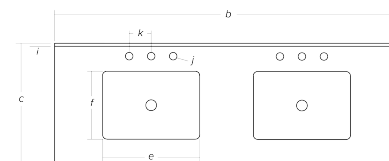

## Kendall Feet Pebble Gray Bathroom Vanity Cabinet with Matte Black Handles 60" Without Top

**SKU** HZ00005399

**Dimensions**

A	Overall Height	33.46"
B	Overall Width	59.05"
C	Overall Depth	21.65"
D	Basin Height	Not applicable
E	Basin Width	Not applicable
F	Basin Depth	Not applicable
G	Countertop Thickness	Not applicable
	Countertop Width	Not applicable
	Countertop Depth	Not applicable
H	Height of Backsplash	Not applicable
I	Backsplash Thickness	Not applicable
	Vanity Base Height	33.46"
	Vanity Base Width	59.05"
	Vanity Base Depth	21.65"
J	Diameter of Faucet Holes	Not applicable
K	Distance Between Center of Faucet Holes	Not applicable
L	Lowest Height of Plumbing from Floor	16.53"
M	Highest Height of Plumbing from Floor	27.16"
N	Height of Plumbing Cutout (Wall Hung)	Not Applicable

**Faucet**

Faucet Included	No
No. of Faucet Holes per Basin	Not applicable
Faucet Installation Type	Not applicable
Drain Included	Not applicable

**Vanity Countertop and Backsplash**

Countertop Included	No
Material	Not applicable
Stone Sealed	Not applicable
Backsplash Included	Not applicable
Distance from the centre of the drain to the left/right edge of counter top:	Not applicable