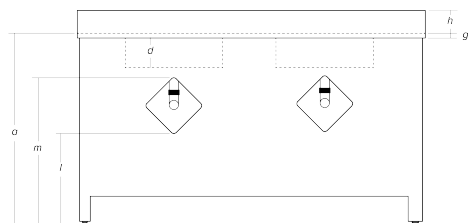

## Kendall Feet Pebble Gray Bathroom Vanity Cabinet with Matte Black Handles 60" Without Top

**SKU** HZ00005399

**Dimensions**

A	Overall Height	33.46"
B	Overall Width	59.05"
C	Overall Depth	21.65"
D	Basin Height	Not applicable
E	Basin Width	Not applicable
F	Basin Depth	Not applicable
G	Countertop Thickness	Not applicable
	Countertop Width	Not applicable
	Countertop Depth	Not applicable
H	Height of Backsplash	Not applicable
I	Backsplash Thickness	Not applicable
	Vanity Base Height	33.46"
	Vanity Base Width	59.05"
	Vanity Base Depth	21.65"
J	Diameter of Faucet Holes	Not applicable
K	Distance Between Center of Faucet Holes	Not applicable
L	Lowest Height of Plumbing from Floor	16.53"
M	Highest Height of Plumbing from Floor	27.16"
N	Height of Plumbing Cutout (Wall Hung)	Not Applicable