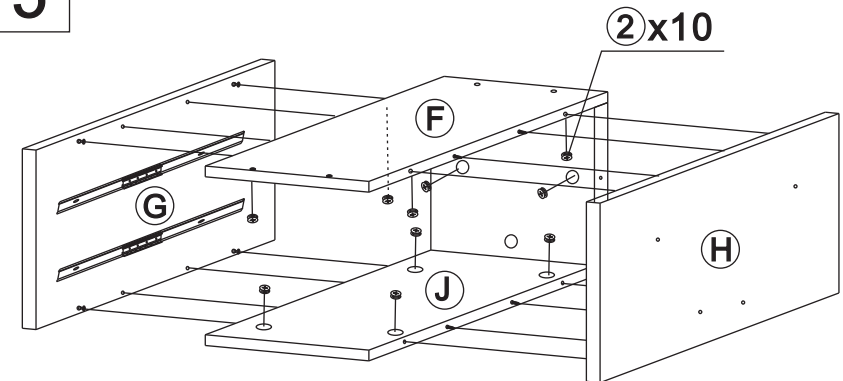

PREPARATION

Before beginning assembly of product, make sure all parts are present. Compare parts with package contents list and hardware contents list.

If any part is missing or damaged, do not attempt to assemble the product.

Estimated Assembly Time: 60 minutes.

1

2

3

4

5