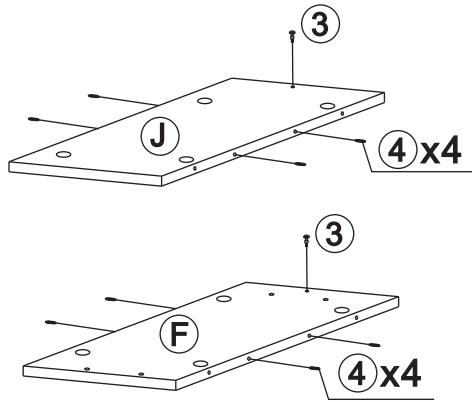

PREPARATION

Before beginning assembly of product, make sure all parts are present. Compare parts with package contents list and hardware contents list.

If any part is missing or damaged, do not attempt to assemble the product.

Estimated Assembly Time: 60 minutes.

1