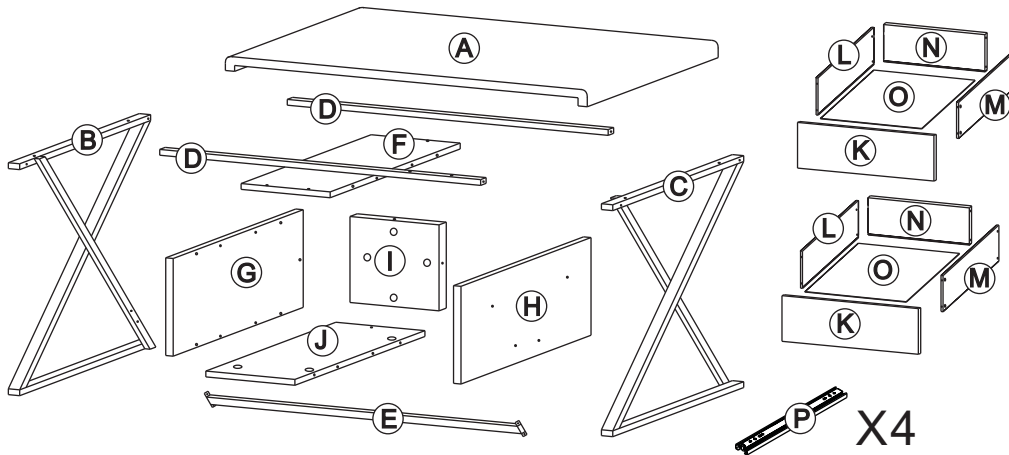

SAFAVIEH
FURNITURE

Model# FOX2205A

Product Dimensions: 47.2W"×21.6"D×29.5"H

Part List and Hardware List

HW1x2 	HW2x20 	HW3x20 	HW4x8 	HW5x4 	HW6x2 
HW7x4 	HW8x6  6x28mm	HW9x4  6x12mm	HW10x4  6x60mm	HW11x4  6x25mm	HW12x16  3.5x14mm
HW13x2  6x40mm	HW14x8  4x35mm	HW15x2  6x25mm			