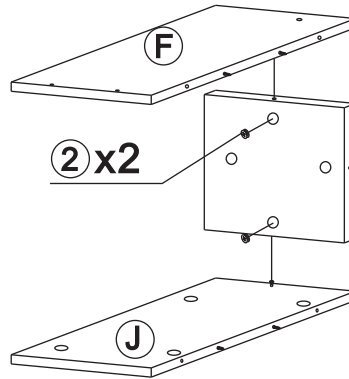

PREPARATION

Before beginning assembly of product, make sure all parts are present. Compare parts with package contents list and hardware contents list.

If any part is missing or damaged, do not attempt to assemble the product.

Estimated Assembly Time: 60 minutes.

1

2

3

4

5