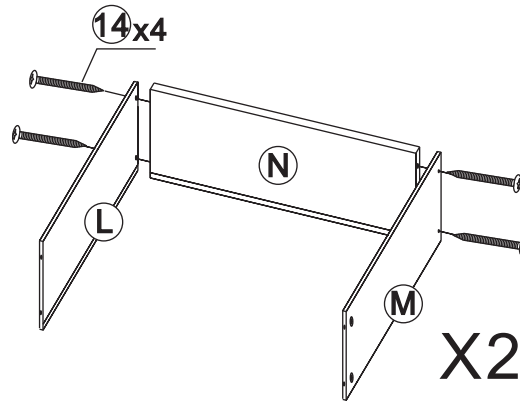

SAFAVIEH
FURNITURE

Model# FOX2205A

Product Dimensions: 47.2W"×21.6"D×29.5"H

Part List and Hardware List

HW1x2 	HW2x20 	HW3x20 	HW4x8 	HW5x4 	HW6x2 
HW7x4 	HW8x6  6x28mm	HW9x4  6x12mm	HW10x4  6x60mm	HW11x4  6x25mm	HW12x16  3.5x14mm
HW13x2  6x40mm	HW14x8  4x35mm	HW15x2  6x25mm			

8

9

10

11

12

13

14

15