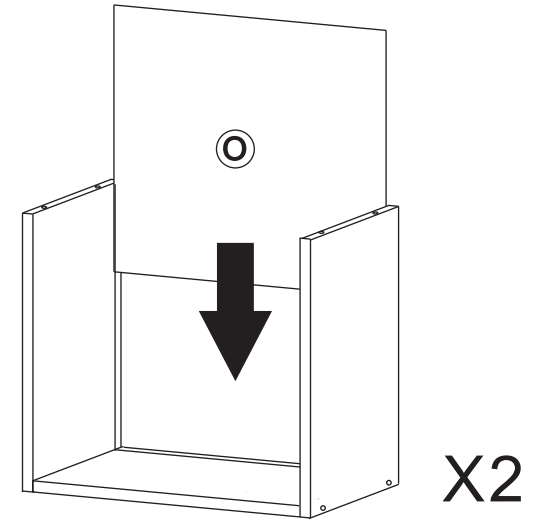

SAFAVIEH
FURNITURE

Model# FOX2205A

Product Dimensions: 47.2W"×21.6"D×29.5"H

Part List and Hardware List

HW1x2 	HW2x20 	HW3x20 	HW4x8 	HW5x4 	HW6x2 
HW7x4 	HW8x6  6x28mm	HW9x4  6x12mm	HW10x4  6x60mm	HW11x4  6x25mm	HW12x16  3.5x14mm
HW13x2  6x40mm	HW14x8  4x35mm	HW15x2  6x25mm			

8

9

10

11

12

13

14

15