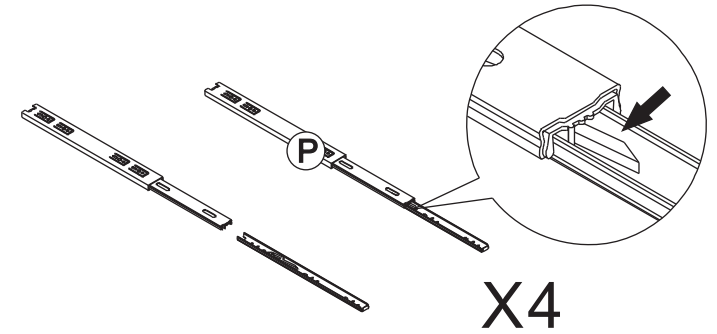

PREPARATION

Before beginning assembly of product, make sure all parts are present. Compare parts with package contents list and hardware contents list.

If any part is missing or damaged, do not attempt to assemble the product.

Estimated Assembly Time: 60 minutes.

1

2

3

4

5