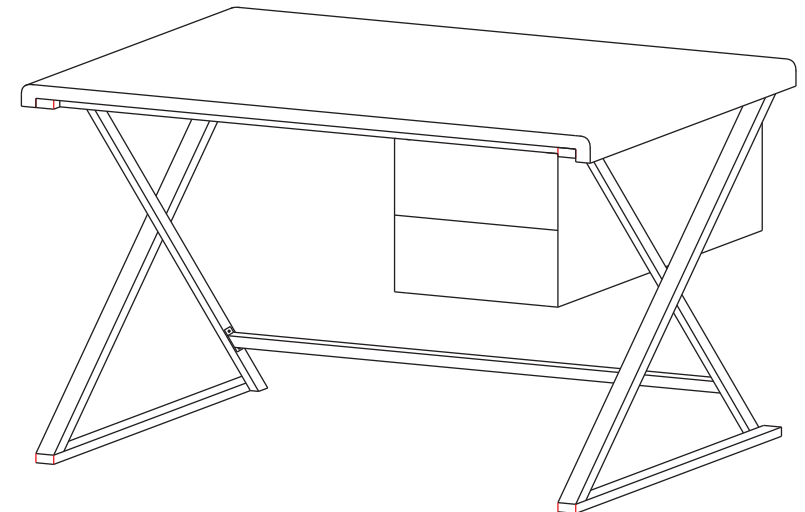

SAFAVIEH
FURNITURE

Model# FOX2205A

Product Dimensions: 47.2W"×21.6"D×29.5"H

Part List and Hardware List

HW1x2 	HW2x20 	HW3x20 	HW4x8 	HW5x4 	HW6x2 
HW7x4 	HW8x6  6x28mm	HW9x4  6x12mm	HW10x4  6x60mm	HW11x4  6x25mm	HW12x16  3.5x14mm
HW13x2  6x40mm	HW14x8  4x35mm	HW15x2  6x25mm			