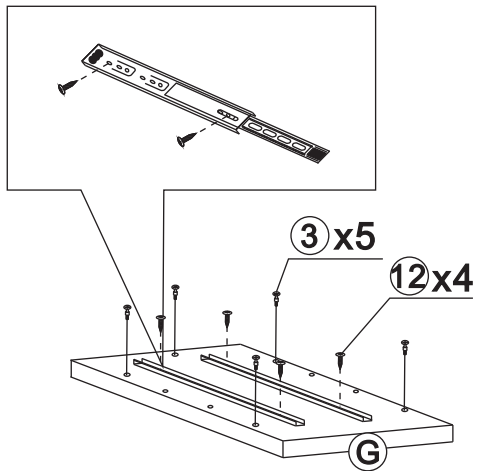

PREPARATION

Before beginning assembly of product, make sure all parts are present. Compare parts with package contents list and hardware contents list.

If any part is missing or damaged, do not attempt to assemble the product.

Estimated Assembly Time: 60 minutes.

1

2

3

4

5