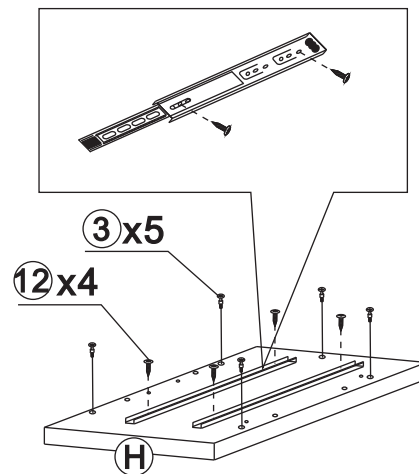

PREPARATION

Before beginning assembly of product, make sure all parts are present. Compare parts with package contents list and hardware contents list.

If any part is missing or damaged, do not attempt to assemble the product.

Estimated Assembly Time: 60 minutes.

1

2

3

4

5