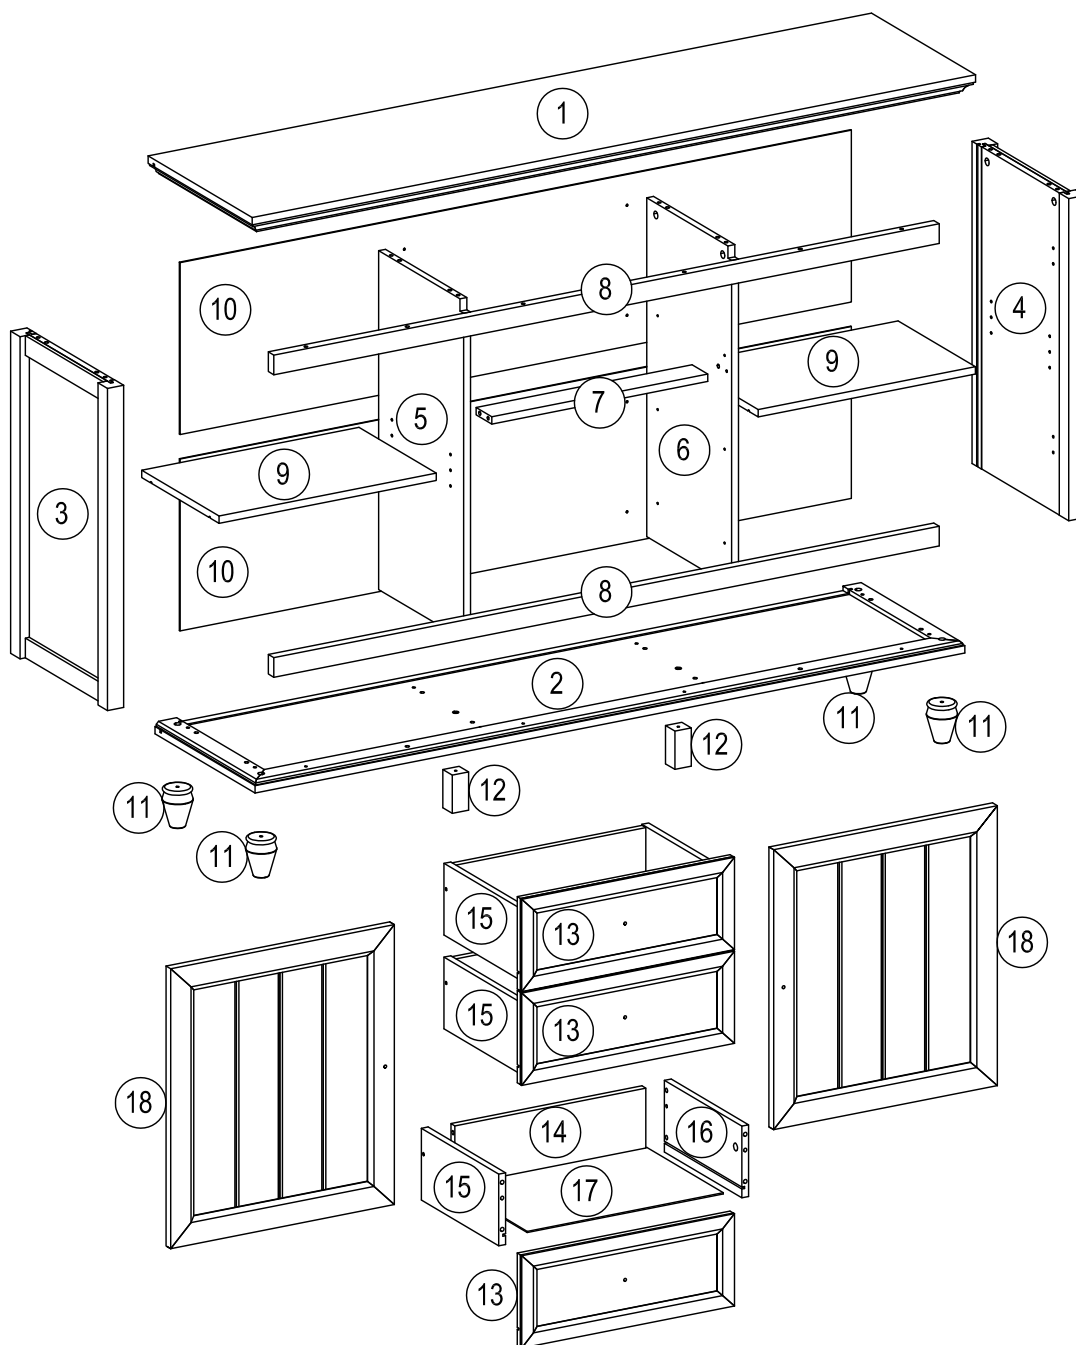

# CHENON SIDEBOARD GREY - LIGHT BROWN

**60 Minutes**

**2 People**

1. The load in the illustration in the **PRODUCT INFORMATION** section is a load at rest with an even distribution on all surfaces.
2. Move this product by lifting, do not push because it can damage the legs.
3. When exposed to liquid, immediately clean using a soft cloth.
4. Do not put high temperature objects without using a base.
5. The surface of the product should not be exposed to chemical liquids. Example: thinner, nail polish.
6. Cleaning the product is enough with a dry cloth, but if necessary, you can use a damp cloth instead of a wet one.
7. Safety fittings must be used to prevent furniture from falling. Safety fittings are included in this furniture package and installation instructions are listed.
8. Do not climb or hang on drawers, doors or shelves.
9. Place heavy objects in the bottom drawer.
10. The hinge can be adjusted so that the door is aligned and easy to open and close, setting the hinge slowly and not forced.
11. Surface finishing using paint.
12. Do not place hot objects directly on the surface. Always use a heat sink. There is a risk of surface bubbles due to physical contact with hot objects due to evaporation of the adhesive layer between the wooden planks and the laminate layer.
13. Do not place wet objects directly on the surface. Always use a mat so that the surface does not come into contact with liquid. There is a risk of surface discoloration and coating becoming weathered due to physical contact with wet objects.

# PARTS LIST

No.	Size	Qty
1	1598 x 398 x 40 mm	1
2	1568 x 383 x 24 mm	1
3	656 x 370 x 36 mm	1
4	656 x 370 x 36 mm	1
5	690 x 323 x 15 mm	1
6	690 x 323 x 15 mm	1
7	462 x 60 x 15 mm	1
8	1474 x 40 x 21 mm	2
9	488 x 296 x 15 mm	2

No.	Size	Qty
10	1485 x 350 x 2.5 mm	2
11	∅ 60 x 80 mm	4
12	68 x 36 x 36 mm	2
13	474 x 188 x 17 mm	3
14	406 x 144 x 15 mm	3
15	296 x 146 x 15 mm	3
16	296 x 146 x 15 mm	3
17	417 x 292 x 2.5 mm	3
18	570 x 494 x 18 mm	2