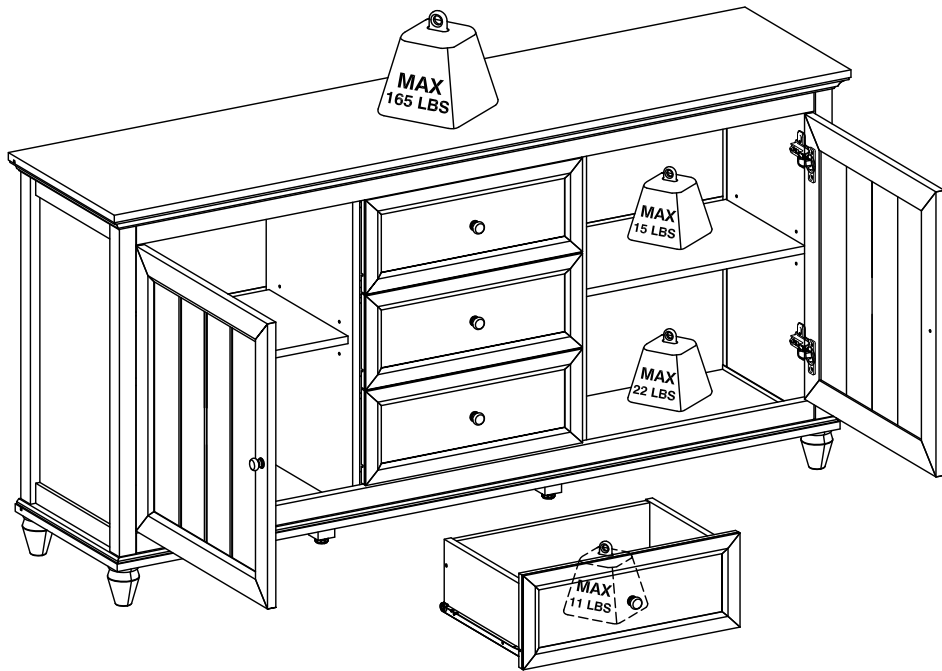

# CHENON SIDEBOARD GREY - LIGHT BROWN

**60 Minutes**

**2 People**

1. The load in the illustration in the **PRODUCT INFORMATION** section is a load at rest with an even distribution on all surfaces.
2. Move this product by lifting, do not push because it can damage the legs.
3. When exposed to liquid, immediately clean using a soft cloth.
4. Do not put high temperature objects without using a base.
5. The surface of the product should not be exposed to chemical liquids. Example: thinner, nail polish.
6. Cleaning the product is enough with a dry cloth, but if necessary, you can use a damp cloth instead of a wet one.
7. Safety fittings must be used to prevent furniture from falling. Safety fittings are included in this furniture package and installation instructions are listed.
8. Do not climb or hang on drawers, doors or shelves.
9. Place heavy objects in the bottom drawer.
10. The hinge can be adjusted so that the door is aligned and easy to open and close, setting the hinge slowly and not forced.
11. Surface finishing using paint.
12. Do not place hot objects directly on the surface. Always use a heat sink. There is a risk of surface bubbles due to physical contact with hot objects due to evaporation of the adhesive layer between the wooden planks and the laminate layer.
13. Do not place wet objects directly on the surface. Always use a mat so that the surface does not come into contact with liquid. There is a risk of surface discoloration and coating becoming weathered due to physical contact with wet objects.

# PARTS LIST

No.	Size	Qty
1	1598 x 398 x 40 mm	1
2	1568 x 383 x 24 mm	1
3	656 x 370 x 36 mm	1
4	656 x 370 x 36 mm	1
5	690 x 323 x 15 mm	1
6	690 x 323 x 15 mm	1
7	462 x 60 x 15 mm	1
8	1474 x 40 x 21 mm	2
9	488 x 296 x 15 mm	2