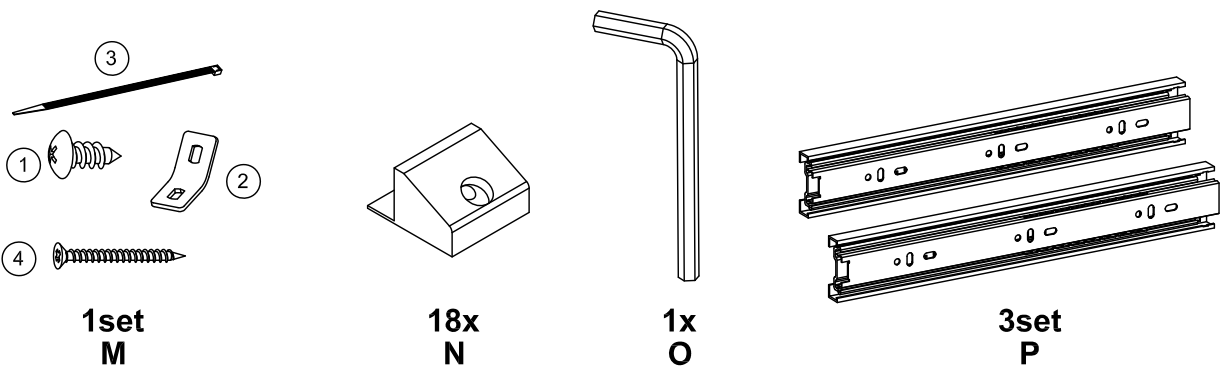

HARDWARE LIST