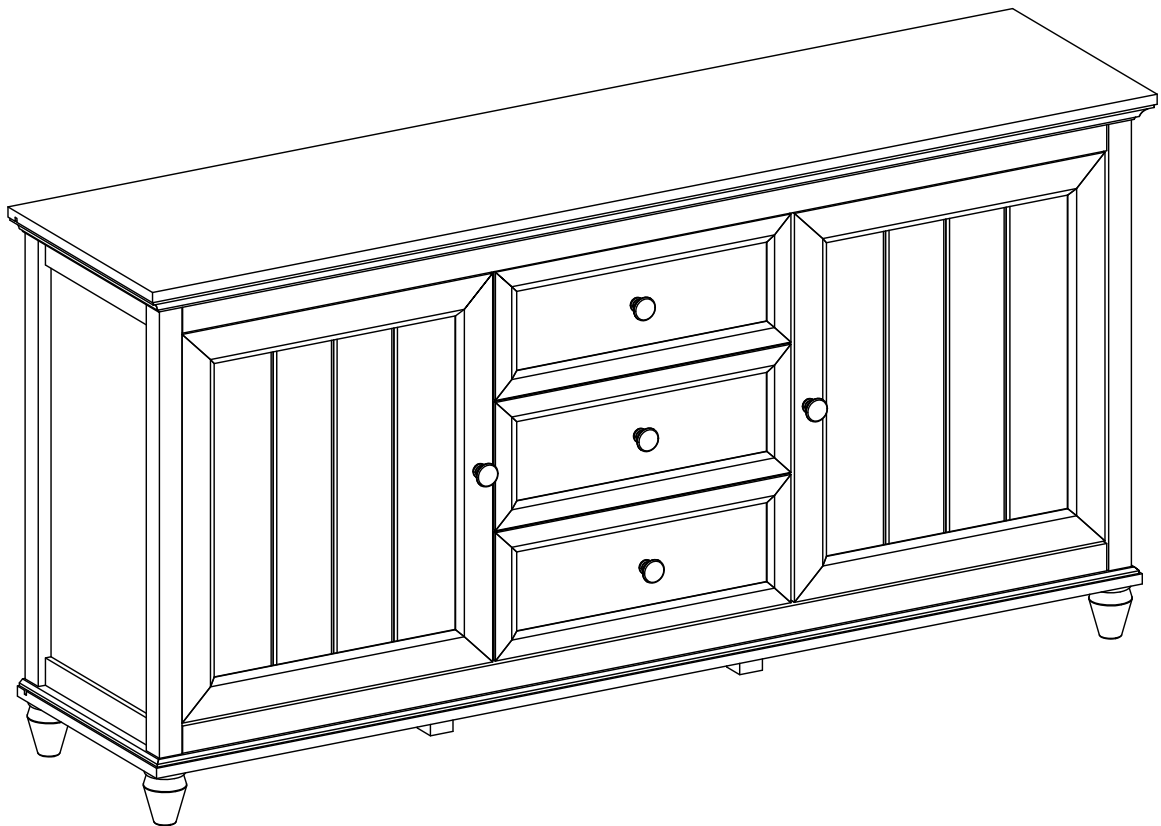

# CHENON SIDEBOARD GREY - LIGHT BROWN

**60 Minutes**

**2 People**

1. The load in the illustration in the **PRODUCT INFORMATION** section is a load at rest with an even distribution on all surfaces.
2. Move this product by lifting, do not push because it can damage the legs.
3. When exposed to liquid, immediately clean using a soft cloth.
4. Do not put high temperature objects without using a base.
5. The surface of the product should not be exposed to chemical liquids. Example: thinner, nail polish.
6. Cleaning the product is enough with a dry cloth, but if necessary, you can use a damp cloth instead of a wet one.
7. Safety fittings must be used to prevent furniture from falling. Safety fittings are included in this furniture package and installation instructions are listed.
8. Do not climb or hang on drawers, doors or shelves.
9. Place heavy objects in the bottom drawer.
10. The hinge can be adjusted so that the door is aligned and easy to open and close, setting the hinge slowly and not forced.
11. Surface finishing using paint.
12. Do not place hot objects directly on the surface. Always use a heat sink. There is a risk of surface bubbles due to physical contact with hot objects due to evaporation of the adhesive layer between the wooden planks and the laminate layer.
13. Do not place wet objects directly on the surface. Always use a mat so that the surface does not come into contact with liquid. There is a risk of surface discoloration and coating becoming weathered due to physical contact with wet objects.

# PARTS LIST

No.	Size	Qty
1	1598 x 398 x 40 mm	1
2	1568 x 383 x 24 mm	1
3	656 x 370 x 36 mm	1
4	656 x 370 x 36 mm	1
5	690 x 323 x 15 mm	1
6	690 x 323 x 15 mm	1
7	462 x 60 x 15 mm	1
8	1474 x 40 x 21 mm	2
9	488 x 296 x 15 mm	2