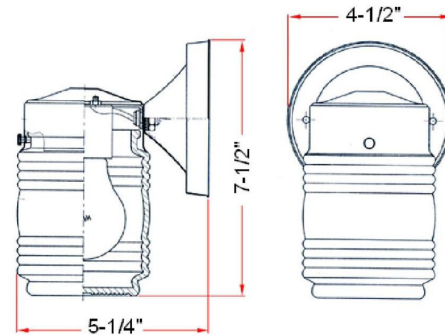

Jelly Jar I-Light Outdoor Wall Light  
Polished Brass

**SPECIFICATIONS**

<b>MOUNTING:</b>	Wall Mount	<b>LED BRIGHTNESS (LUMENS):</b>	N/A
<b>SLOPED CEILING ADAPTABLE:</b>	No	<b>LED COLOR CORRELATED TEMPERATURE (CCT):</b>	N/A
<b>LAMP TYPE 1:</b>	1 lamp 60W Incandescent A19 Medium base bulb	<b>LED COLOR RENDERING INDEX (CRI):</b>	N/A
<b>BULB INCLUDED:</b>	No	<b>LED EFFICACY:</b>	N/A
<b>WATTS PER BULB:</b>	60W	<b>LED AVERAGE RATED LIFE:</b>	N/A
<b>TOTAL WATTAGE:</b>	60W	<b>ENERGY EFFICIENT:</b>	No
<b>DIMMABLE:</b>	Yes	<b>LIGHTING AMPS:</b>	0.5
<b>MATERIAL CONSTRUCTION:</b>	Steel	<b>VOLTAGE:</b>	120V
<b>ASSEMBLED DIMENSIONS:</b>	4.5" L x 7.5" H x 5.25" D		
<b>WEIGHT:</b>	1.43 lbs.		
<b>BACKPLATE DIMENSIONS:</b>	4.57" H x 4.57" W		
<b>CANOPY CEILING DIMENSIONS:</b>	N/A		
<b>GLASS/SHADE DIMENSIONS:</b>	4.84" H x 3.7" L x 3.7" D		
<b>GLASS/SHADE MATERIAL:</b>	Glass		
<b>GLASS/SHADE TYPE:</b>	Clear		
<b>GLASS/SHADE COLOR:</b>	Clear		