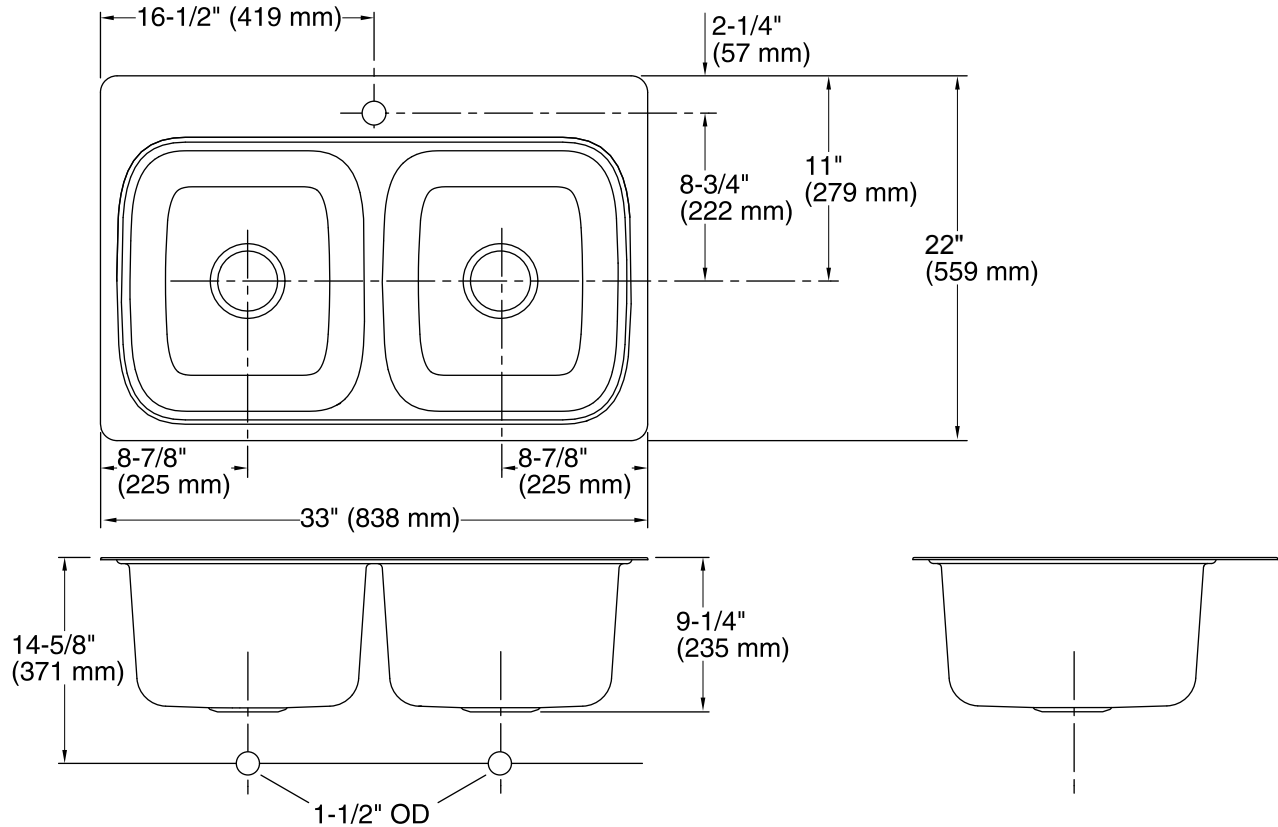

KOHLER®

Verse™ Top-mount Kitchen Sink K-5267-1

Features

- 36-inch minimum base cabinet width.
- Double equal bowls.
- 9-inch depth.
- Single faucet hole.
- SilentShield® sound-absorption technology offers quieter performance.
- Includes installation hardware.

For the most current Specification Sheet, go to www.kohler.com.

3-18-2019 09:06 - US/CA

THE BOLD LOOK
OF **KOHLER®**

Technical Information

All product dimensions are nominal.

Bowl configuration: Double equal

Installation: Top-mount

Min. base cabinet width: 36" (914 mm)

Bowl area (Left): Length: 14-3/16" (360 mm)
 Width: 15-11/16" (398 mm)
 Bowl depth: 9" (229 mm)

Bowl area (Right): Length: 14-3/16" (360 mm)
 Width: 15-11/16" (398 mm)
 Bowl depth: 9" (229 mm)

Number of deck holes: 1

Faucet hole(s): 1-7/16" (37 mm)

Drain hole: 3-5/8" (92 mm)

Notes

Install this product according to the installation instructions.