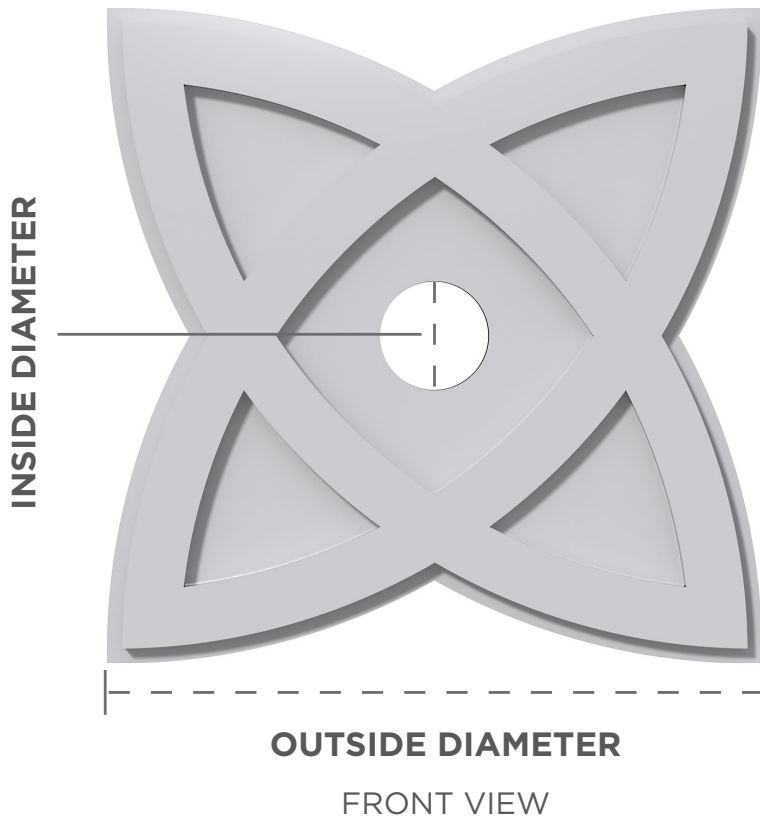

# COSMO PVC CONTEMPORARY CEILING MEDALLION

ITEM NO.

CMPCM

OUTSIDE DIAMETER
<b>10" - 40"</b>
INSIDE DIAMETER
<b>0" - 7"</b>
PROJECTION
<b>1"</b>

**CONSTRUCTION:** Expanded Cellular PVC

**USAGE:** Commercial or residential walls & ceilings. Suitable for areas exposed to water or for outdoor applications.