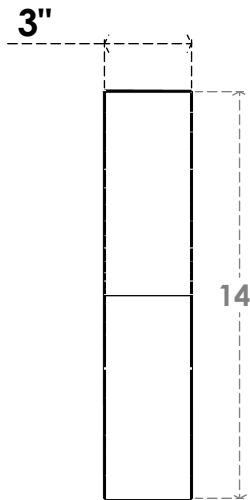

ITEM NUMBER: BRCURO030X10000X14000GNVRCPR

3"W X 10"D X 14"H GENEVA ROUGH CEDAR WOODGRAIN OPEN
TIMBERTHANE BRACE, PRIMED TAN

SIDE PROFILE

FRONT PROFILE

ISOMETRIC

EKENA MILLWORK
2300 WEST MAIN ST.
CLARKSVILLE, TX 75426
TOLL FREE: 866-607-0453
WWW.EKENAMILLWORK.COM

NOTES

1. INSTALLATION TO BE COMPLETED IN ACCORDANCE WITH MANUFACTURER'S SPECIFICATIONS.
2. DRAWING MAY NOT BE TO SCALE
3. THIS DRAWING IS INTENDED FOR DESIGN AND PLANNING PURPOSES ONLY.
4. ALL INFORMATION CONTAINED HEREIN WAS CURRENT AT THE TIME OF DEVELOPMENT BUT MUST BE REVIEWED AND APPROVED BY THE PRODUCT MANUFACTURER TO BE CONSIDERED ACCURATE.
5. TIMBERTHANE ARCHITECTURAL PRODUCTS ARE MADE FROM HIGH DENSITY URETHANE AND COME FACTORY PRIMED