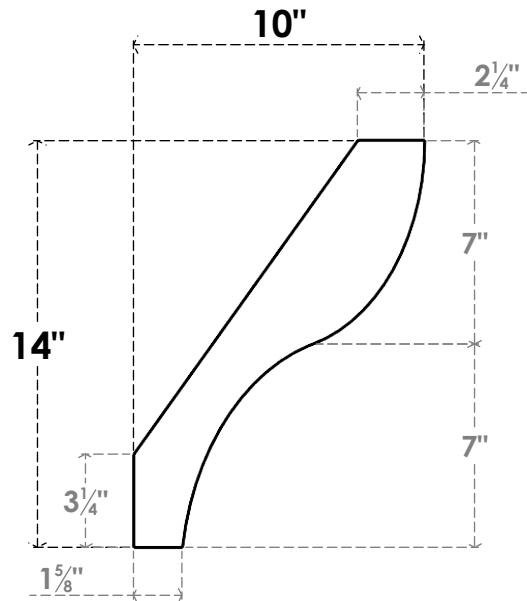

ITEM NUMBER: BRCURO030X10000X14000GNVRCPR

3"W X 10"D X 14"H GENEVA ROUGH CEDAR WOODGRAIN OPEN
TIMBERTHANE BRACE, PRIMED TAN

SIDE PROFILE

FRONT PROFILE

ISOMETRIC

EKENA MILLWORK
2300 WEST MAIN ST.
CLARKSVILLE, TX 75426
TOLL FREE: 866-607-0453
WWW.EKENAMILLWORK.COM

NOTES

1. INSTALLATION TO BE COMPLETED IN ACCORDANCE WITH MANUFACTURER'S SPECIFICATIONS.
2. DRAWING MAY NOT BE TO SCALE
3. THIS DRAWING IS INTENDED FOR DESIGN AND PLANNING PURPOSES ONLY.
4. ALL INFORMATION CONTAINED HEREIN WAS CURRENT AT THE TIME OF DEVELOPMENT BUT MUST BE REVIEWED AND APPROVED BY THE PRODUCT MANUFACTURER TO BE CONSIDERED ACCURATE.
5. TIMBERTHANE ARCHITECTURAL PRODUCTS ARE MADE FROM HIGH DENSITY URETHANE AND COME FACTORY PRIMED