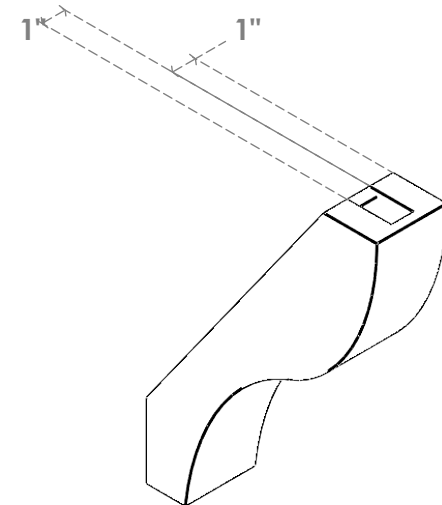

ITEM NUMBER: BRCURO030X10000X14000GNVRCPR

3"W X 10"D X 14"H GENEVA ROUGH CEDAR WOODGRAIN OPEN
TIMBERTHANE BRACE, PRIMED TAN

SIDE PROFILE

FRONT PROFILE

ISOMETRIC

EKENA MILLWORK
2300 WEST MAIN ST.
CLARKSVILLE, TX 75426
TOLL FREE: 866-607-0453
WWW.EKENAMILLWORK.COM

NOTES

1. INSTALLATION TO BE COMPLETED IN ACCORDANCE WITH MANUFACTURER'S SPECIFICATIONS.
2. DRAWING MAY NOT BE TO SCALE
3. THIS DRAWING IS INTENDED FOR DESIGN AND PLANNING PURPOSES ONLY.
4. ALL INFORMATION CONTAINED HEREIN WAS CURRENT AT THE TIME OF DEVELOPMENT BUT MUST BE REVIEWED AND APPROVED BY THE PRODUCT MANUFACTURER TO BE CONSIDERED ACCURATE.
5. TIMBERTHANE ARCHITECTURAL PRODUCTS ARE MADE FROM HIGH DENSITY URETHANE AND COME FACTORY PRIMED