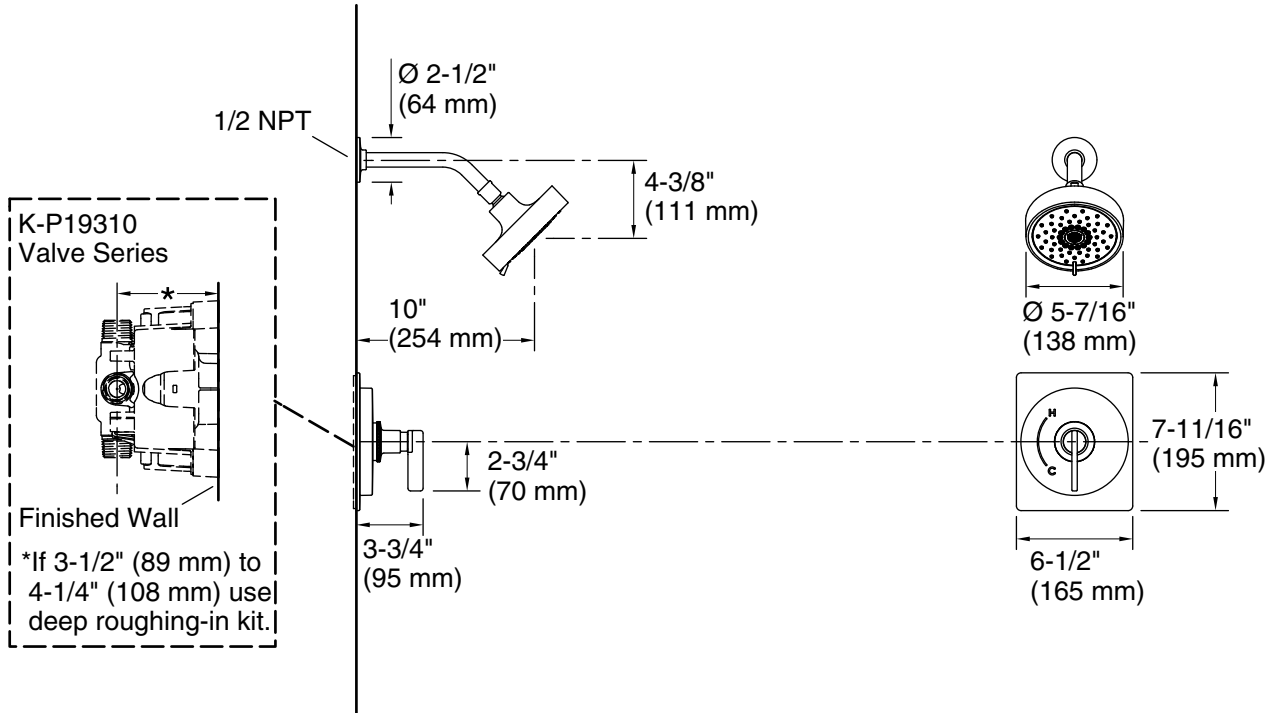

Technical Information

All product dimensions are nominal.

Drain included: No

Showerhead/Body Spray:

Rated maximum flow: 2.5 gal/min (9.5 l/min)

Pressure: 60 psi (4.1 bar)

Notes

Install this product according to the installation instructions.