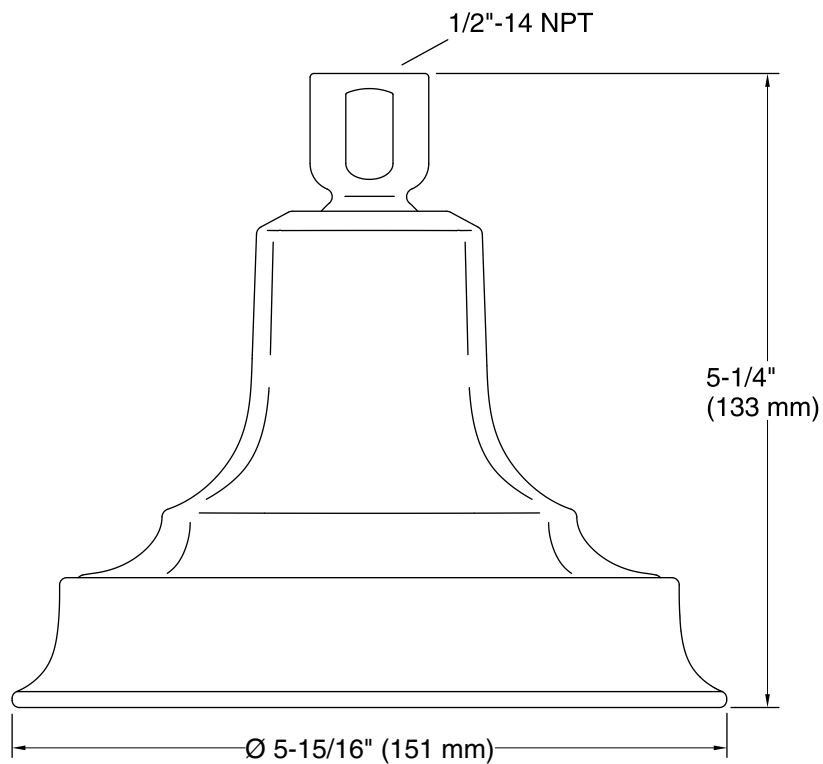

Technical Information

All product dimensions are nominal.

Showerhead/Body Spray:

Rated maximum flow: 2.5 gal/min (9.5 l/min)

Notes

Install this product according to the installation guide.