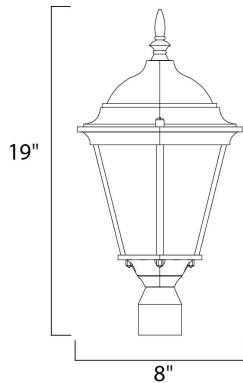

PRODUCT DESCRIPTION

Westlake is a transitional style from Maxim Lighting International in Black, Rust Patina, Empire Bronze, or White finish.

MEASUREMENTS

DIMENSION : 8" L x 8" W x 19" H
 HANGING WEIGHT : 2.2 lb