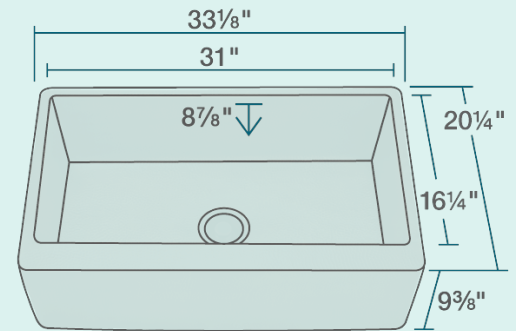

- 33 1/8" x 20 1/4" x 9 3/8"
- Farmhouse-Style/Apron Sink Installation
- Hammered Finish
- Center Drain
- One-Piece Construction
- Naturally Antibacterial
- Cardboard Cutout Template Included
- Limited Lifetime Warranty

*Due to the handmade nature of this sink, dimensions may vary up to -1/4"

Accessories

*Accessories not included

UPC: 817299012641

Features

Apron Installation 	36" Minimum Cabinet Size 	All-Natural Materials 	Hammered Finish 	Center Drain 3 1/2" 	One-Piece Construction
Naturally Antibacterial 	Cutout Template 	Limited Lifetime Warranty 	One Bowl 		