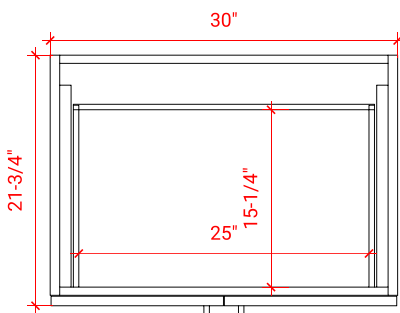

TAYLOR 30" SINGLE SINK BASE CABINET

ARIEL

Q030S

BASE CABINET DIMENSIONS

30" W x 21.75" D x 34.5" H

FEATURES

- Solid wood frame & plywood panels
- Dovetail drawers and joints
- Soft closing doors & drawers

HARDWARE FINISHES

Brushed Nickel   Satin Brass   Matte Black   Polished Chrome

AVAILABLE COLORS

White   Grey   Midnight Blue

FRONT VIEW

SIDE VIEW

PLAN VIEW