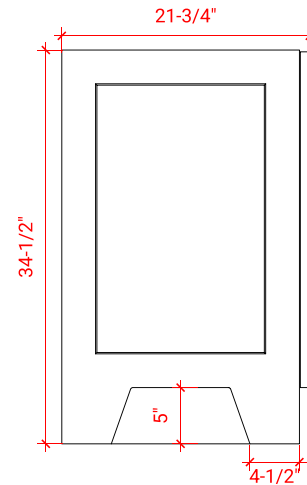

## BASE CABINET DIMENSIONS

30" W x 21.75" D x 34.5" H

## FRONT VIEW

## SIDE VIEW

## OVERALL DIMENSIONS

30.5" W x 22" D x 1.5" H