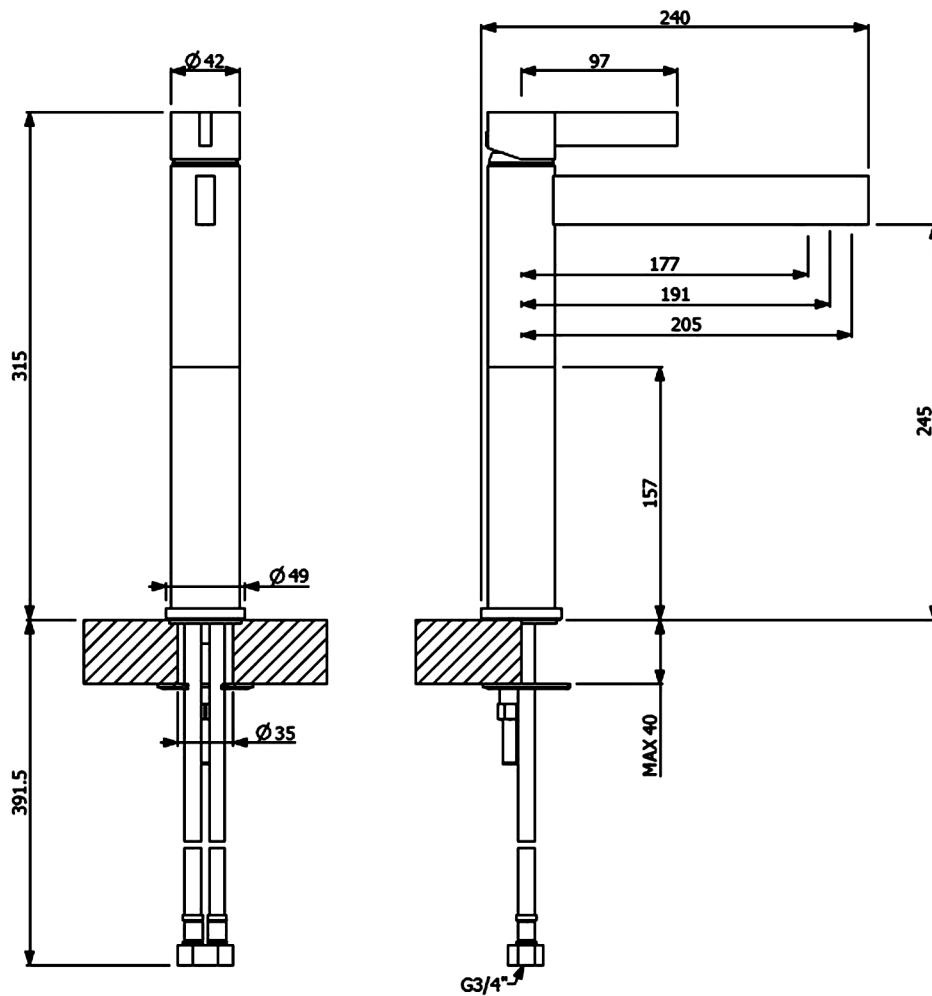

CASO

Model: CASO

Category: Bathroom Faucet

Material: Lead-Free Brass

Dimensions: 9.4" (L) x 1.6" (W) x 12.4" (H)

Description: Luxury bathroom faucet in brushed gold finish.

*Numbers are in millimeter