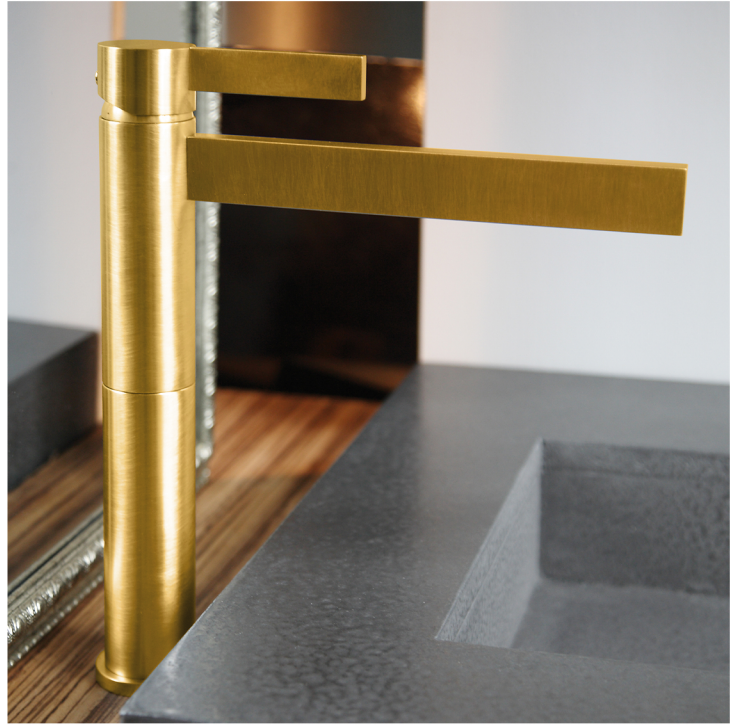

CASO

Model: CASO

Category: Bathroom Faucet

Material: Lead-Free Brass

Dimensions: 9.4" (L) x 1.6" (W) x 12.4" (H)

Description: Luxury bathroom faucet in brushed gold finish.

*Numbers are in millimeter