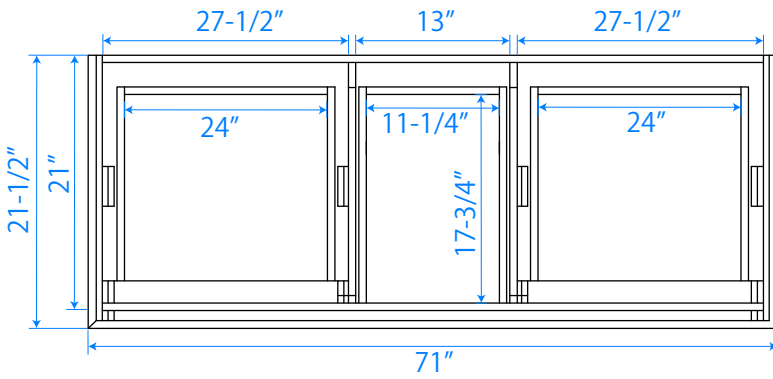

WYNDHAM COLLECTION

TOP VIEW OF VANITY CABINET

*Note: Due to high probability of breakage, the backsplash comes in two pieces, cut from same piece. All measurements are $\pm 1/4"$.

WC-2020-72-DBL

WYNDHAM COLLECTION

Side splash is reversible.

Note: Due to high probability of breakage, the backsplash comes in two pieces, cut from the same piece. All measurements are $\pm 1/4$ ".

WC-VCA-72-DBL-TOP