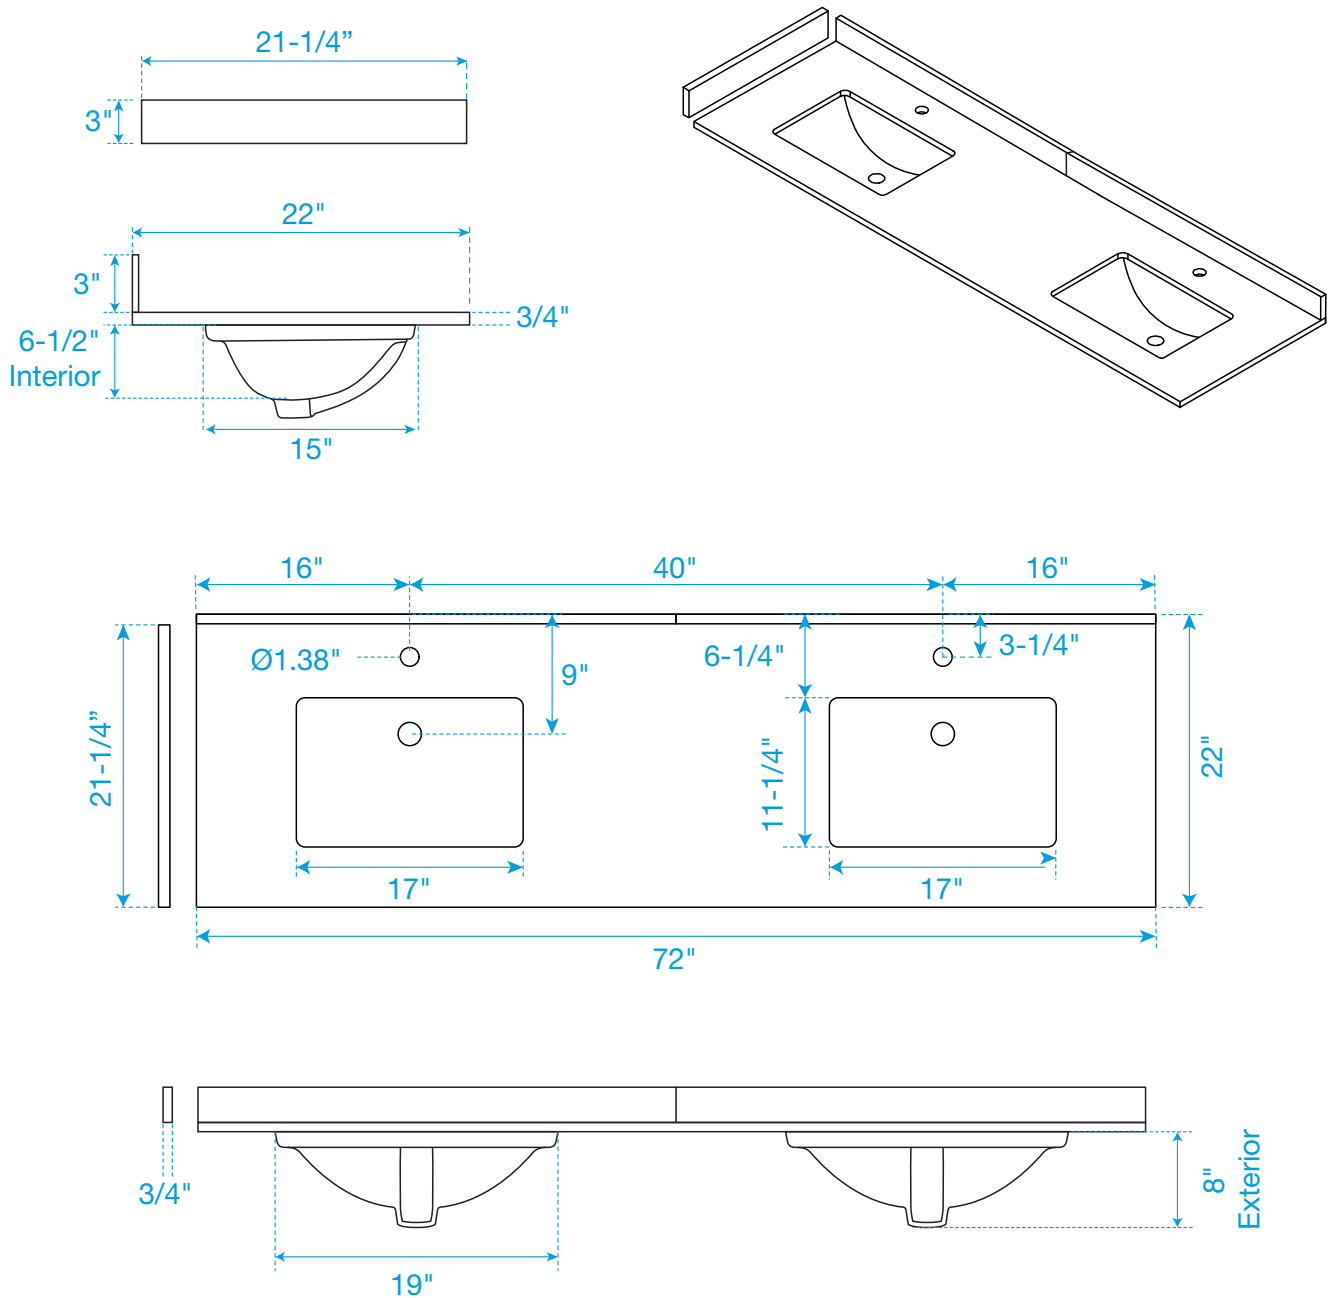

WYNDHAM COLLECTION

TOP VIEW OF VANITY CABINET

*Note: Due to high probability of breakage, the backsplash comes in two pieces, cut from same piece. All measurements are $\pm 1/4"$.

WC-2020-72-DBL

WYNDHAM COLLECTION

Side splash is reversible.

Note: Due to high probability of breakage, the backsplash comes in two pieces, cut from the same piece. All measurements are $\pm 1/4$ ".

WC-VCA-72-DBL-TOP