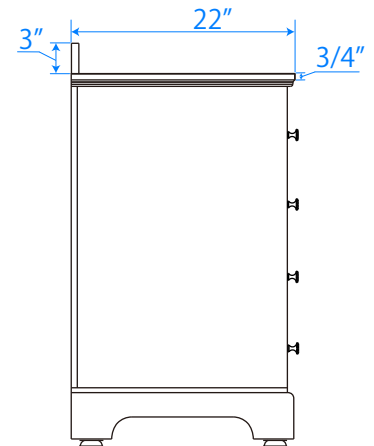

WYNDHAM COLLECTION

TOP VIEW OF VANITY CABINET

*Note: Due to high probability of breakage, the backsplash comes in two pieces, cut from same piece. All measurements are $\pm 1/4"$.

WC-2020-72-DBL

WYNDHAM COLLECTION

Side splash is reversible.

Note: Due to high probability of breakage, the backsplash comes in two pieces, cut from the same piece. All measurements are $\pm 1/4$ ".

WC-VCA-72-DBL-TOP