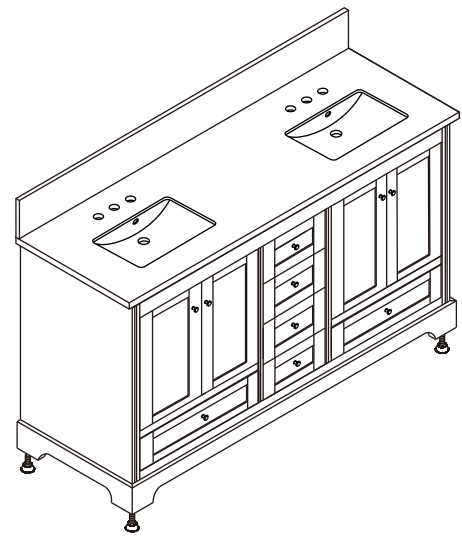

WYNDHAM COLLECTION

TOP VIEW OF VANITY CABINET

*Note: Due to high probability of breakage, the backsplash comes in two pieces, cut from same piece. All measurements are $\pm 1/4"$.

WC-2020-72-DBL

WYNDHAM COLLECTION

Side splash is reversible.

Note: Due to high probability of breakage, the backsplash comes in two pieces, cut from the same piece. All measurements are $\pm 1/4$ ".

WC-VCA-72-DBL-TOP