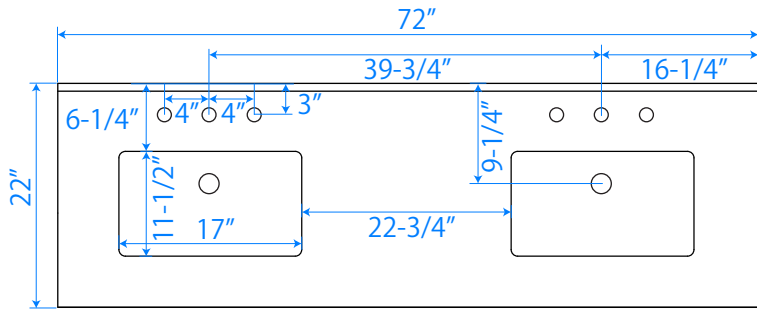

WYNDHAM COLLECTION

TOP VIEW OF VANITY CABINET

*Note: Due to high probability of breakage, the backsplash comes in two pieces, cut from same piece. All measurements are $\pm 1/4"$.

WC-2020-72-DBL

WYNDHAM COLLECTION

Side splash is reversible.

Note: Due to high probability of breakage, the backsplash comes in two pieces, cut from the same piece. All measurements are $\pm 1/4$ ".

WC-VCA-72-DBL-TOP