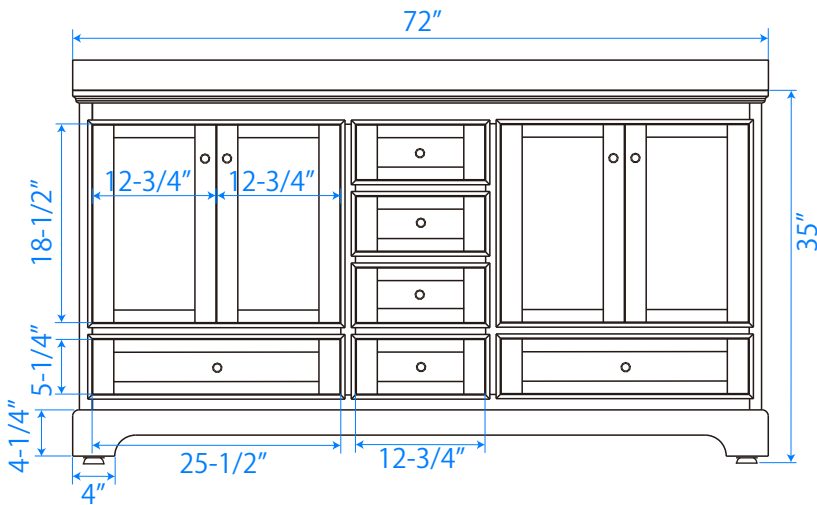

WYNDHAM COLLECTION

TOP VIEW OF VANITY CABINET

*Note: Due to high probability of breakage, the backsplash comes in two pieces, cut from same piece. All measurements are $\pm 1/4"$.

WC-2020-72-DBL

WYNDHAM COLLECTION

Side splash is reversible.

Note: Due to high probability of breakage, the backsplash comes in two pieces, cut from the same piece. All measurements are $\pm 1/4$ ".

WC-VCA-72-DBL-TOP