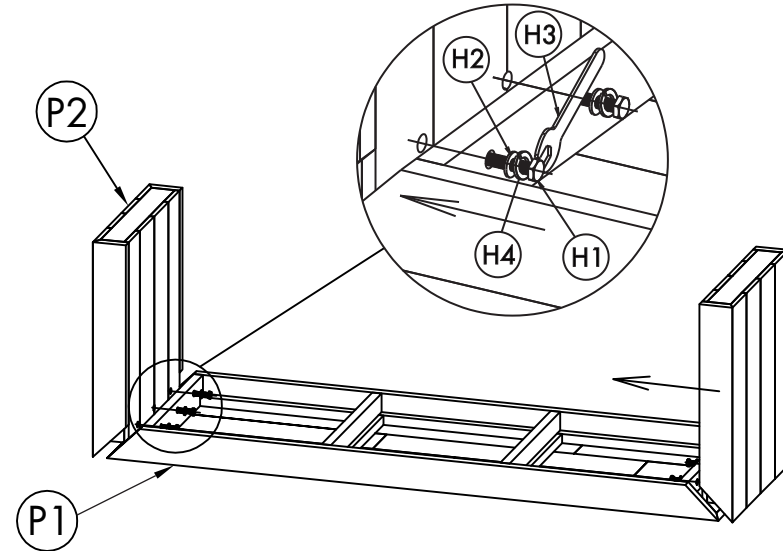

PARTS AND HARDWARE.

PARTS LIST

NO.	DESCRIPTION	IMAGE	Q'TY
P1	TABLE TOP		1
P2	LEGS		2

HARDWARE LIST

NO.	DESCRIPTION	IMAGE	Q'TY
H1	BOLT M8x60		6
H2	FLAT WASHER M8		6
H3	SPANNER 13MM		1
H4	SPRING WASHER		6

NOTES.

Thank you for purchasing this quality product! Be sure to check all packing material carefully for small part that may have come loose inside the carton during shipping.

CAUTION: The item is heavy, assembly should be performed by two people.

STEP 1.