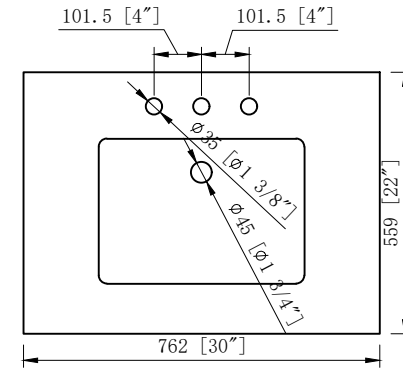

30" Bathroom Vanity

30 in. W x 22 in.D x 37 11/16 in.H
(76.2 cm x 55.9 cm x 95.8 cm)

Top View

Back View