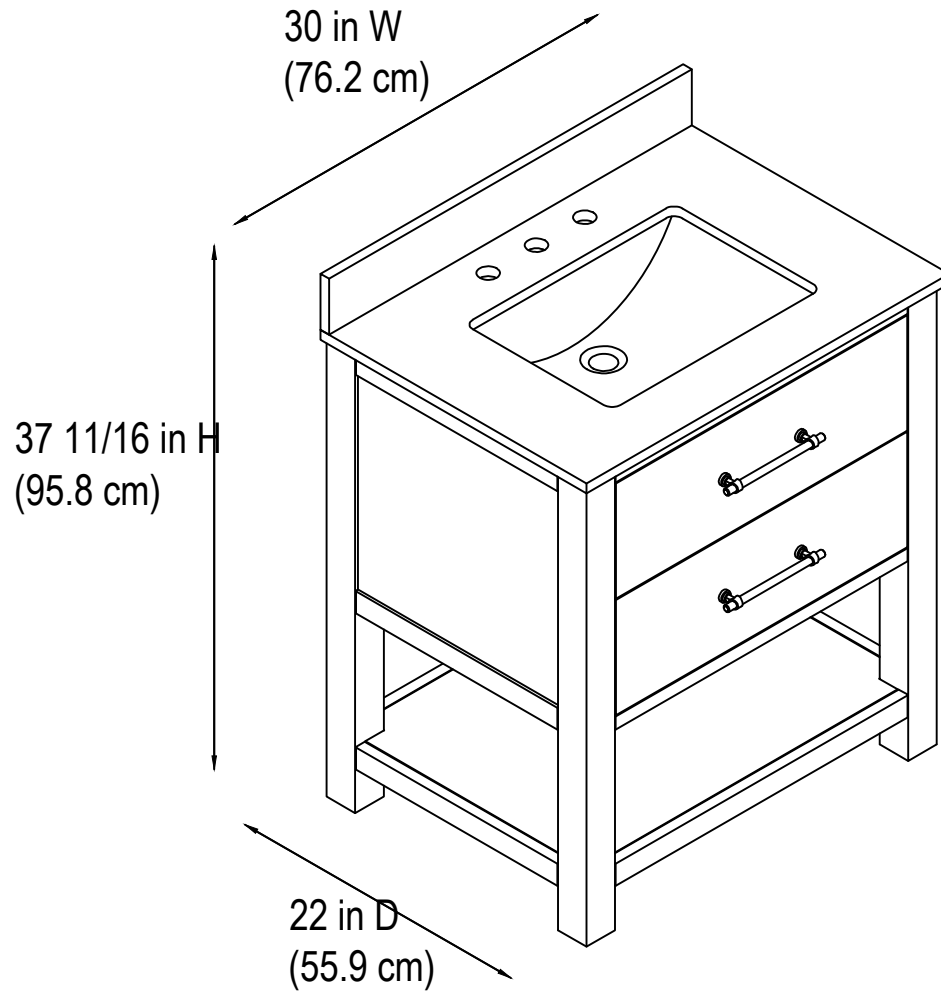

30" Bathroom Vanity

30 in. W x 22 in.D x 37 11/16 in.H
(76.2 cm x 55.9 cm x 95.8 cm)

Top View

Back View