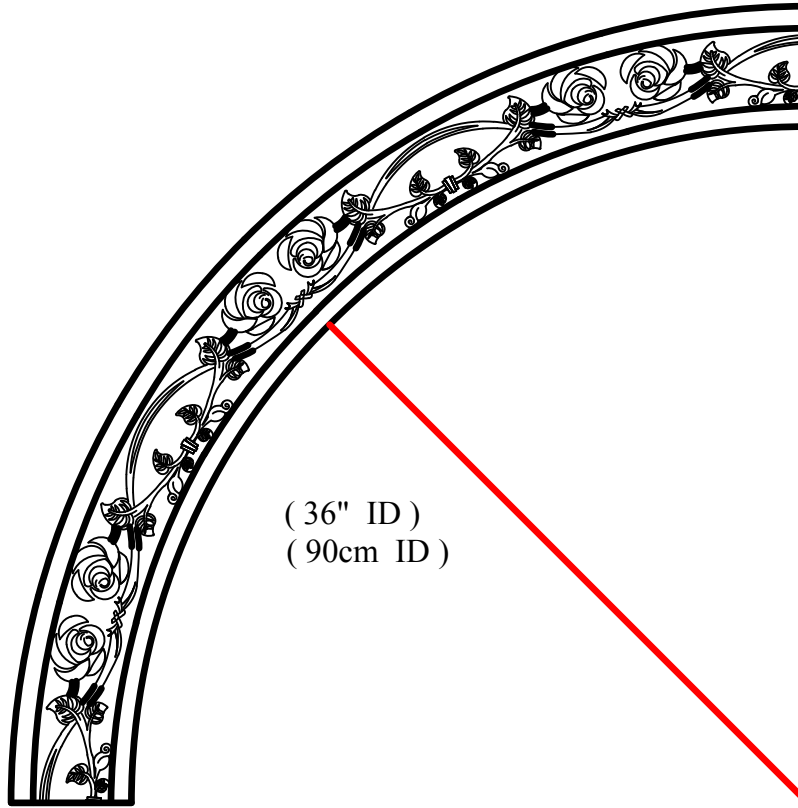

AUTODESK

(42 1/2" OD)
 (106cm OD)

(36" ID)
 (90cm ID)

AUTODESK

AUTODESK

ITEM NUMBER: CR41RO
 42 1/2"OD x 36"ID x 3 1/4"W x 3/4"P Rose Ceiling Ring (1/4 of complete circle)
 (scale: 1:1)

P: 866.607.0453 / F: 866.591.3143
 2300W. Main St. / Clarksville , TX 75426
 sales@ekenamillwork.com /www.ekenamillwork.com