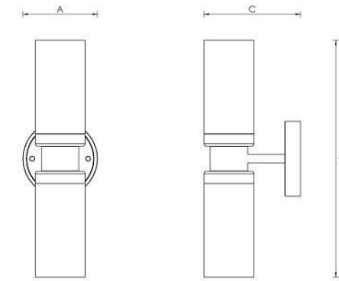

Buckley Sconce, Brushed Nickel with Glossy Frosted Glass

SKU

HZ00007189

Dimensions

A	Overall Height	15.23"
B	Overall Width	4.72"
C	Overall Depth	6.1"
	Overall Weight	2.88 lbs
	Shade Height	7.87"
	Shade Width	3.14"
	Shade Depth	3.14"
	Wall Plate Height	4.72"
	Wall Plate Width	2.36"
	Wall Plate Depth	0.98"

Materials

Shade Material	Glass
Shade Finish	Frosted
Location of Material	Back plate and light fitting
Material	Iron+aluminum
Finish	Brushed Nickel
Location of Material	Not Applicable
Material	Not Applicable
Finish	Not Applicable
Location of Material	Not Applicable
Material	Not Applicable
Finish	Not Applicable