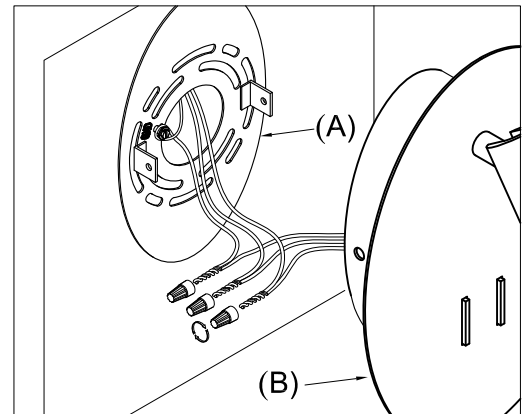

PRODUCT NAME: HOTEL  
ITEM NUMBER: 60105BKPC

Please consult your electrician for hanging fixture and wiring.

LED 1X3W+LED 1X12W

PRODUCTS ARE NOT INTENDED  
FOR COMMERCIAL USE.

MADE IN CHINA  
Page 1 of (2)

**IMPORTANT:** Turn off the power at the main fuse or circuit breaker box before starting installation

Bracket (A)

Body (B)

Locate all hardware & components before discarding packaging

1.)

**Step 1:** Remove bracket (A) from fixture and install to electrical box.

2.)

**Step 2:** Wire fixture to wires in outlet box.  
Copper wire is for ground

3.)

**Step 3:** Attach the body (B) to the mounting bracket (A) using screws provided.

**Cleaning & Care:**

Clean with soft cloth and a mild detergent.  
Do not use abrasive cleaner.