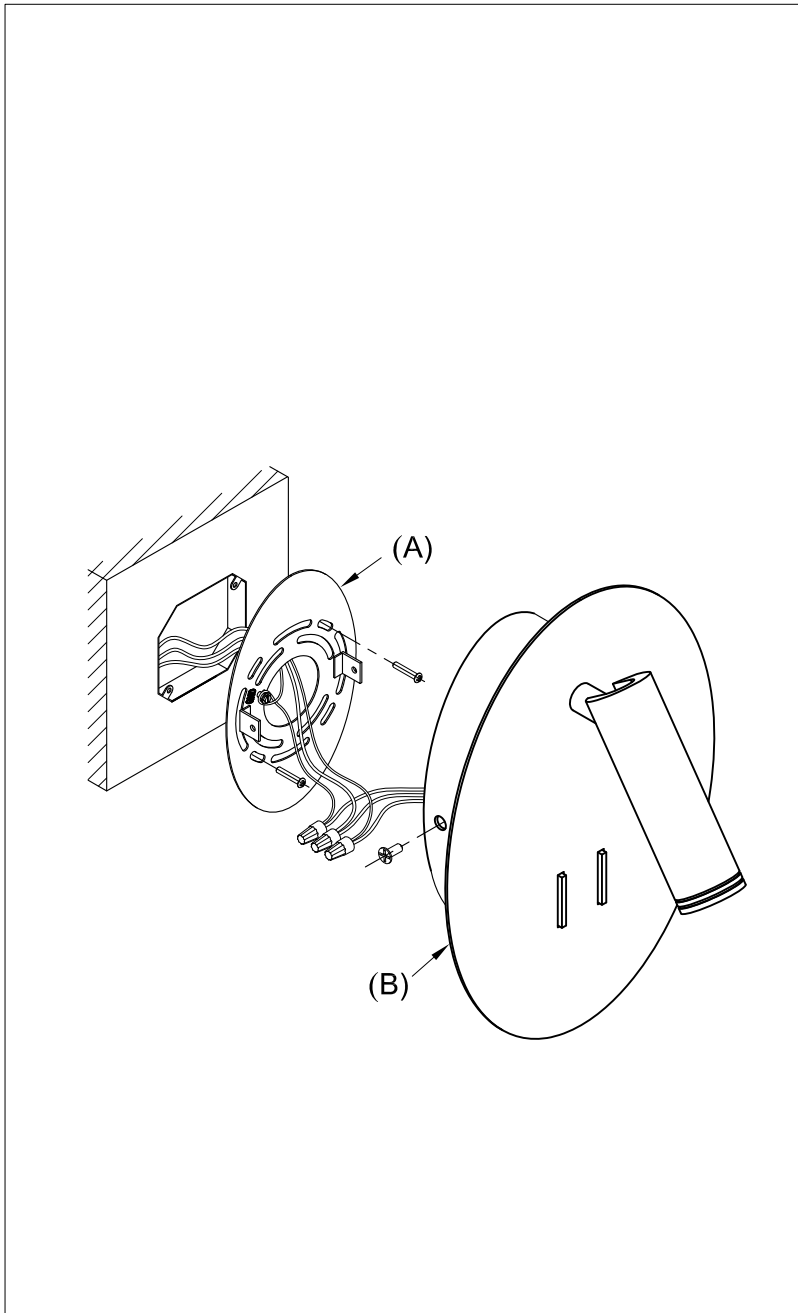

PRODUCT NAME: HOTEL  
ITEM NUMBER: 60105BKPC

Please consult your electrician for hanging fixture and wiring.

LED 1X3W+LED 1X12W

PRODUCTS ARE NOT INTENDED  
FOR COMMERCIAL USE.

MADE IN CHINA  
Page 1 of (2)

**IMPORTANT:** Turn off the power at the main fuse or circuit breaker box before starting installation

Bracket (A)

Body (B)

Locate all hardware & components before discarding packaging

1.)

**Step 1:** Remove bracket (A) from fixture and install to electrical box.

2.)

**Step 2:** Wire fixture to wires in outlet box.  
Copper wire is for ground

3.)

**Step 3:** Attach the body (B) to the mounting bracket (A) using screws provided.

**Cleaning & Care:**

Clean with soft cloth and a mild detergent.  
Do not use abrasive cleaner.