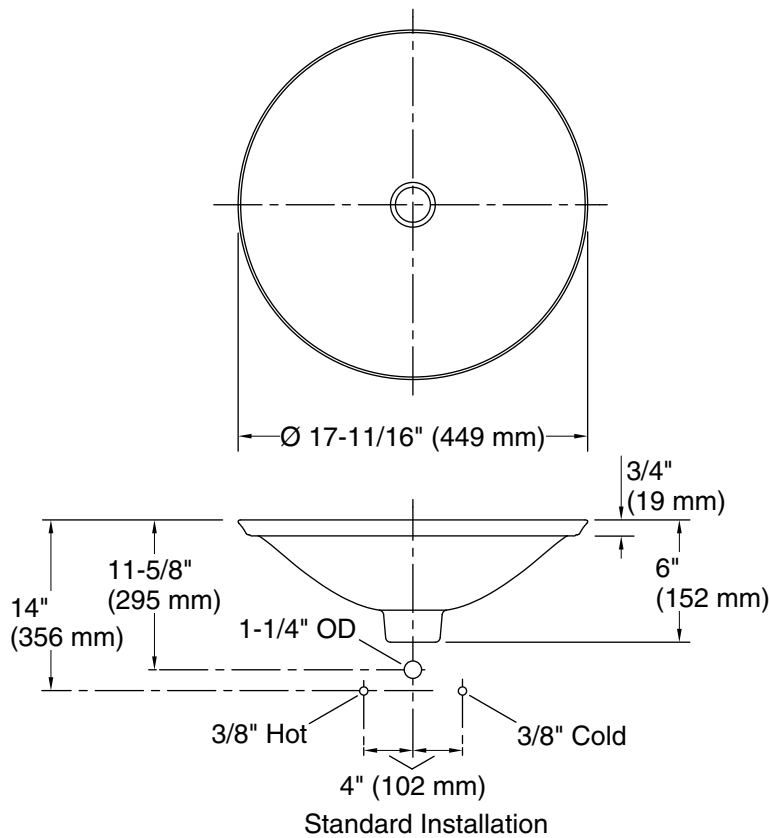

Color	Code	Description
-------	------	-------------

	0	White
--	---	-------

Sartorial™ Paisley Carillon® Round

Vessel bathroom sink

K-75748-FP1

Technical Information

All product dimensions are nominal.

Bowl configuration: Single

Installation: Drop-in, Vessel

Bowl area (Only): Diameter: 17-11/16" (449 mm)
Bowl depth: 4" (102 mm)
Water depth: 4" (102 mm)

Template: 1242827, required, included

Notes

Install this product according to the installation instructions.