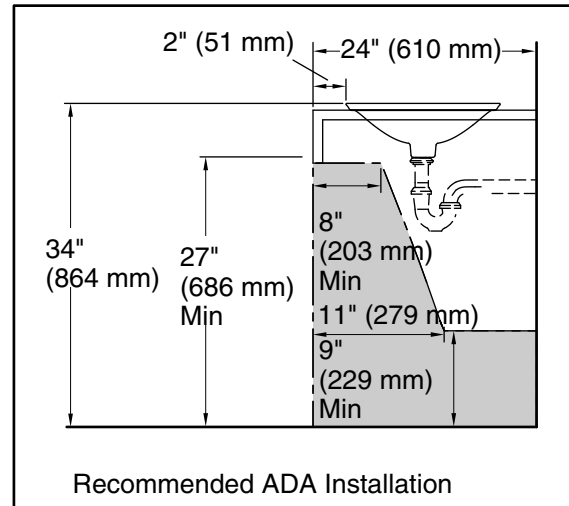

Material

- Vitreous china.

Installation

- No faucet holes; requires wall-or counter-mount faucet.
- Vessel.

Recommended Products/Accessories

K-23726 Drain treatment

K-23725 Cast iron cleaner

ADA

Color	Code	Description
-------	------	-------------

	0	White
--	---	-------

Sartorial™ Paisley Carillon® Round

Vessel bathroom sink

K-75748-FP1

Technical Information

All product dimensions are nominal.

Bowl configuration: Single

Installation: Drop-in, Vessel

Bowl area (Only): Diameter: 17-11/16" (449 mm)
Bowl depth: 4" (102 mm)
Water depth: 4" (102 mm)

Template: 1242827, required, included

Notes

Install this product according to the installation instructions.