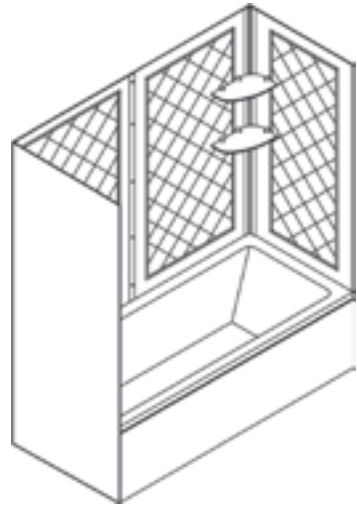

Qwall-Tub Backwall Kit

Qwall-Tub Backwall Kit