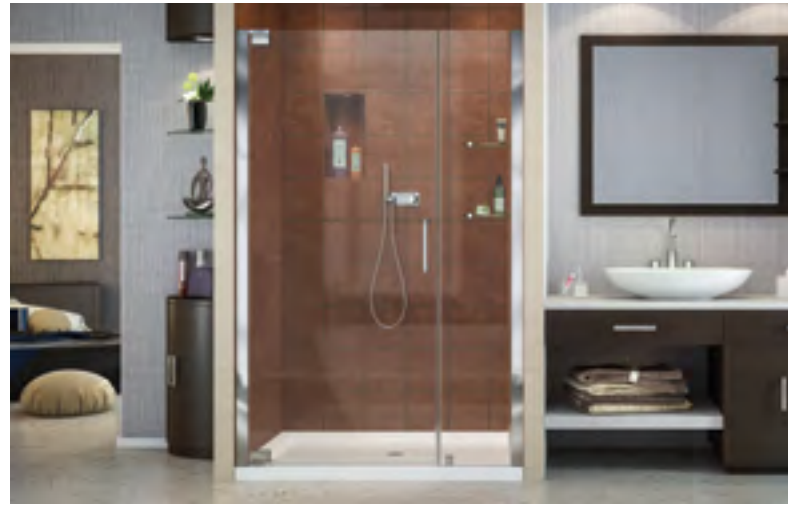

Elegance™ Shower Door And Base

Kit SKU	Kit Size (W x D x H)	Drain Location	Base Color	Base Included	Door Included	Glass (-CL)	-01 Chrome	-04 Brushed Nickel	-06 Oil Rubbed Bronze
DL-6200C	32' x 32' x 74 3/4'	Center	White	DLT-1132320	SHDR-4130720	Clear	--	--	--
DL-6200C-22			Biscuit	DLT-1132320-22			--	--	--
DL-6200C-88			Black	DLT-1132320-88			--	--	--
DL-6201C	36' x 36' x 74 3/4'	Center	White	DLT-1136360	SHDR-4134720	Clear	--	--	--
DL-6201C-22			Biscuit	DLT-1136360-22			--	--	--
DL-6201C-88			Black	DLT-1136360-88			--	--	--
DL-6202C	48' x 36' x 74 3/4'	Center	White	DLT-1136480	SHDR-4146720	Clear	--	--	--
DL-6202C-22			Biscuit	DLT-1136480-22			--	--	--
DL-6202C-88			Black	DLT-1136480-88			--	--	--
DL-6203C	60' x 30' x 74 3/4'	Center	White	DLT-1130600	SHDR-4158720	Clear	--	--	--
DL-6203C-22			Biscuit	DLT-1130600-22			--	--	--
DL-6203C-88			Black	DLT-1130600-88			--	--	--
DL-6203L	60' x 30' x 74 3/4'	Left	White	DLT-1130601	SHDR-4158720	Clear	--	--	--
DL-6203L-22			Biscuit	DLT-1130601-22			--	--	--
DL-6203L-88			Black	DLT-1130601-88			--	--	--
DL-6203R	60' x 30' x 74 3/4'	Right	White	DLT-1130602	SHDR-4158720	Clear	--	--	--
DL-6203R-22			Biscuit	DLT-1130602-22			--	--	--
DL-6203R-88			Black	DLT-1130602-88			--	--	--
DL-6204C	60' x 32' x 74 3/4'	Center	White	DLT-1132600	SHDR-4158720	Clear	--	--	--
DL-6204C-22			Biscuit	DLT-1132600-22			--	--	--
DL-6204C-88			Black	DLT-1132600-88			--	--	--
DL-6204L	60' x 32' x 74 3/4'	Left	White	DLT-1132601	SHDR-4158720	Clear	--	--	--
DL-6204L-22			Biscuit	DLT-1132601-22			--	--	--
DL-6204L-88			Black	DLT-1132601-88			--	--	--
DL-6204R	60' x 32' x 74 3/4'	Right	White	DLT-1132602	SHDR-4158720	Clear	--	--	--
DL-6204R-22			Biscuit	DLT-1132602-22			--	--	--
DL-6204R-88			Black	DLT-1132602-88			--	--	--