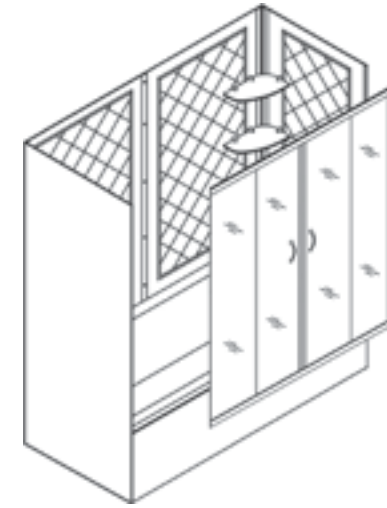

Visions™

Visions™ Tub Door And Backwall

Kit SKU	Kit Size (W x D x H)	Backwall Color	Backwall Included	Door Included	Glass (-CL)	-01 Chrome	-04 Brushed Nickel
DL-6995	50"-60" x 28"-32" x 60"	White	SHBW-1360603-01	SHDR-1160586	Clear	--	--

Features

- Kit Includes:
  - Visions Sliding Tub Door
  - QWALL-Tub Backwall
- Two center opening sliding doors