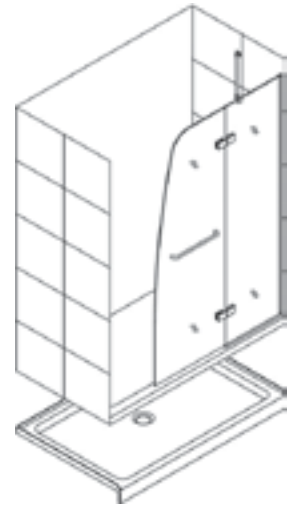

Aqua Ultra™

Aqua Ultra™ Shower Door And Base

Kit SKU	Kit Size (W x D x H)	Drain Location	Base Color	Base Included	Door Included	Glass (-CL)	-01 Chrome	-04 Brushed Nickel
DL-6524C	48" x 36" x 74 3/4"	Center	White	DLT-1136480	SHDR-3445720	Clear	--	--
DL-6524C-22			Biscuit	DLT-1136480-22			--	--
DL-6524C-88			Black	DLT-1136480-88			--	--
DL-6520C	60" x 30" x 74 3/4"	Center	White	DLT-1130600	SHDR-3445720	Clear	--	--
DL-6520C-22			Biscuit	DLT-1130600-22			--	--
DL-6520C-88			Black	DLT-1130600-88			--	--
DL-6520L	60" x 30" x 74 3/4"	Left	White	DLT-1130601	SHDR-3445720	Clear	--	--
DL-6520L-22			Biscuit	DLT-1130601-22			--	--
DL-6520L-88			Black	DLT-1130601-88			--	--
DL-6520R	60" x 30" x 74 3/4"	Right	White	DLT-1130602	SHDR-3445720	Clear	--	--
DL-6520R-22			Biscuit	DLT-1130602-22			--	--
DL-6520R-88			Black	DLT-1130602-88			--	--
DL-6521C	60" x 32" x 74 3/4"	Center	White	DLT-1132600	SHDR-3445720	Clear	--	--
DL-6521C-22			Biscuit	DLT-1132600-22			--	--
DL-6521C-88			Black	DLT-1132600-88			--	--
DL-6521L	60" x 32" x 74 3/4"	Left	White	DLT-1132601	SHDR-3445720	Clear	--	--
DL-6521L-22			Biscuit	DLT-1132601-22			--	--
DL-6521L-88			Black	DLT-1132601-88			--	--
DL-6521R	60" x 32" x 74 3/4"	Right	White	DLT-1132602	SHDR-3445720	Clear	--	--
DL-6521R-22			Biscuit	DLT-1132602-22			--	--
DL-6521R-88			Black	DLT-1132602-88			--	--