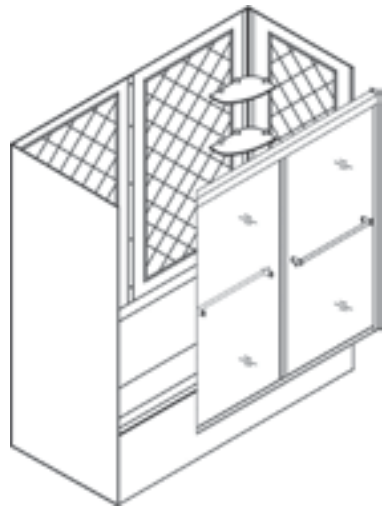

Duet™

Duet™ Tub Door And Backwall

Kit SKU	Kit Size (W x D x H)	Backwall Color	Backwall Included	Door Included	Glass (-CL)	-01 Chrome	-04 Brushed Nickel
DL-6996	50"-59" x 28"-32" x 60"	White	SHBW-1360603-01	SHDR-1260588	Clear	--	--

Features

- Kit Includes:
  - Duet Bypass Sliding Tub Door
  - QWALL-Tub Backwall