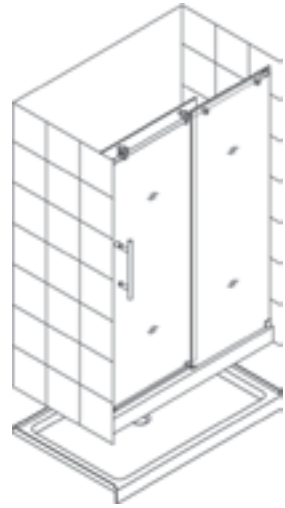

Enigma-X™ Shower Door And Base

Kit SKU	Kit Size (W x D x H)	Drain Location	Base Color	Base Included	Door Included	Glass (-CL)	-07 Brushed Stainless Steel	-08 Polished Stainless Steel
DL-6619C	48" x 36" x 78 3/4"	Center	White	DLT-1136480	SHDR-61487610	Clear	--	--
DL-6619C-88			Black	DLT-1136480-88			--	--
DL-6620C	60" x 30" x 78 3/4"	Center	White	DLT-1130600	SHDR-61607610	Clear	--	--
DL-6620C-88			Black	DLT-1130600-88			--	--
DL-6620L	60" x 30" x 78 3/4"	Left	White	DLT-1130601	SHDR-61607610	Clear	--	--
DL-6620L-88			Black	DLT-1130601-88			--	--
DL-6620R	60" x 30" x 78 3/4"	Right	White	DLT-1130602	SHDR-61607610	Clear	--	--
DL-6620R-88			Black	DLT-1130602-88			--	--
DL-6621C	60" x 32" x 78 3/4"	Center	White	DLT-1132600	SHDR-61607610	Clear	--	--
DL-6621C-88			Black	DLT-1132600-88			--	--
DL-6621L	60" x 32" x 78 3/4"	Left	White	DLT-1132601	SHDR-61607610	Clear	--	--
DL-6621L-88			Black	DLT-1132601-88			--	--
DL-6621R	60" x 32" x 78 3/4"	Right	White	DLT-1132602	SHDR-61607610	Clear	--	--
DL-6621R-88			Black	DLT-1132602-88			--	--