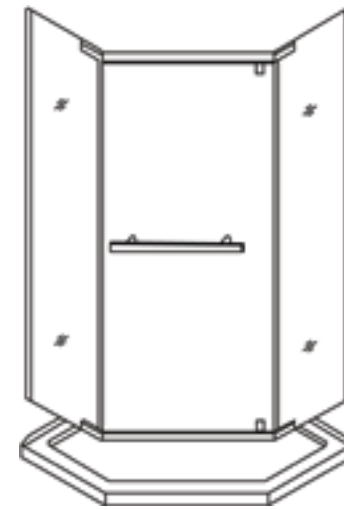

Prism™

Prism™ Enclosure And Base

Kit SKU	Kit Size (W x D x H)	Drain Location	Base Color	Base Included	Enclosure Included	Glass (-CL)	-01 Chrome	-04 Brushed Nickel
DL-6030	36" x 36" x 74 3/4"	Corner	White	DLT-2036360	SHEN-2134340	Clear	--	--
DL-6030-22			Biscuit	DLT-2036360-22			--	--
DL-6030-88			Black	DLT-2036360-88			--	--
DL-6031	38" x 38" x 74 3/4"	Corner	White	DLT-2038380	SHEN-2136360	Clear	--	--
DL-6031-22			Biscuit	DLT-2038380-22			--	--
DL-6031-88			Black	DLT-2038380-88			--	--
DL-6032	40" x 40" x 74 3/4"	Corner	White	DLT-2040400	SHEN-2138380	Clear	--	--
DL-6032-22			Biscuit	DLT-2040400-22			--	--
DL-6032-88			Black	DLT-2040400-88			--	--
DL-6033	42" x 42" x 74 3/4"	Corner	White	DLT-2042420	SHEN-2140400	Clear	--	--
DL-6033-22			Biscuit	DLT-2042420-22			--	--
DL-6033-88			Black	DLT-2042420-88			--	--

Features

- Kit Includes:
  - Prism Pivot Enclosure
  - SlimLine Neo-Angle Shower Base
- Reversible for left or right door opening