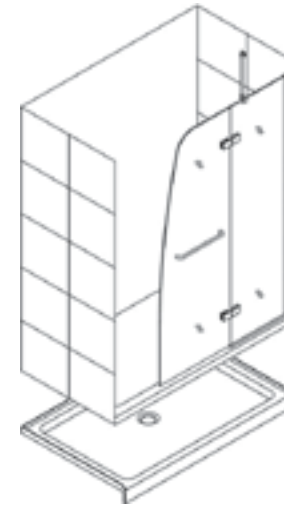

Aqua Ultra™

Aqua Ultra™ Shower Door And Base

Kit SKU	Kit Size (W x D x H)	Drain Location	Base Color	Base Included	Door Included	Glass (-CL)	-01 Chrome	-04 Brushed Nickel
DL-6522C	60" x 34" x 74 3/4"	Center	White	DLT-1134600	SHDR-3445720	Clear	--	--
DL-6522C-22			Biscuit	DLT-1134600-22			--	--
DL-6522C-88			Black	DLT-1134600-88			--	--
DL-6522L	60" x 34" x 74 3/4"	Left	White	DLT-1134601	SHDR-3445720	Clear	--	--
DL-6522L-22			Biscuit	DLT-1134601-22			--	--
DL-6522L-88			Black	DLT-1134601-88			--	--
DL-6522R	60" x 34" x 74 3/4"	Right	White	DLT-1134602	SHDR-3445720	Clear	--	--
DL-6522R-22			Biscuit	DLT-1134602-22			--	--
DL-6522R-88			Black	DLT-1134602-88			--	--
DL-6523C	60" x 36" x 74 3/4"	Center	White	DLT-1136600	SHDR-3445720	Clear	--	--
DL-6523C-22			Biscuit	DLT-1136600-22			--	--
DL-6523C-88			Black	DLT-1136600-88			--	--
DL-6523L	60" x 36" x 74 3/4"	Left	White	DLT-1136601	SHDR-3445720	Clear	--	--
DL-6523L-22			Biscuit	DLT-1136601-22			--	--
DL-6523L-88			Black	DLT-1136601-88			--	--
DL-6523R	60" x 36" x 74 3/4"	Right	White	DLT-1136602	SHDR-3445720	Clear	--	--
DL-6523R-22			Biscuit	DLT-1136602-22			--	--
DL-6523R-88			Black	DLT-1136602-88			--	--

Features

- Kit Includes:
  - Aqua Ultra Hinged Shower Door
  - SlimLine Single Threshold Shower Base
- Reversible for right or left wall installation