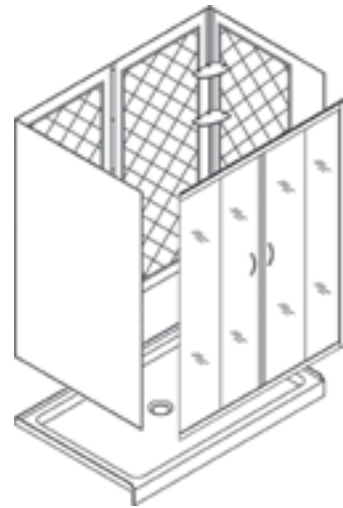

Visions™ Shower Door, Base And Backwall

Kit SKU	Kit Size (W x D x H)	Drain Location	Base & Backwall Color	Base Included	Backwall Included	Door Included	Glass (-CL)	-01 Chrome	-04 Brushed Nickel
DL-6112C	60" x 30" x 76 3/4"	Center	White	DLT-1130600	SHBW-1462743-01	SHDR-1160726	Clear	--	--
DL-6112L		Left		DLT-1130601				--	--
DL-6112R		Right		DLT-1130602				--	--
DL-6113C	60" x 32" x 76 3/4"	Center	White	DLT-1132600	SHBW-1462743-01	SHDR-1160726	Clear	--	--
DL-6113L		Left		DLT-1132601				--	--
DL-6113R		Right		DLT-1132602				--	--
DL-6114C	60" x 34" x 76 3/4"	Center	White	DLT-1134600	SHBW-1462743-01	SHDR-1160726	Clear	--	--
DL-6114L		Left		DLT-1134601				--	--
DL-6114R		Right		DLT-1134602				--	--
DL-6115C	60" x 36" x 76 3/4"	Center	White	DLT-1136600	SHBW-1462743-01	SHDR-1160726	Clear	--	--
DL-6115L		Left		DLT-1136601				--	--
DL-6115R		Right		DLT-1136602				--	--

Features

- Kit Includes:
  - Visions Center-Opening Sliding Shower Door
  - SlimLine Single Threshold Shower Base
  - QWALL-5 Backwalls
- Complete Kits available in white only