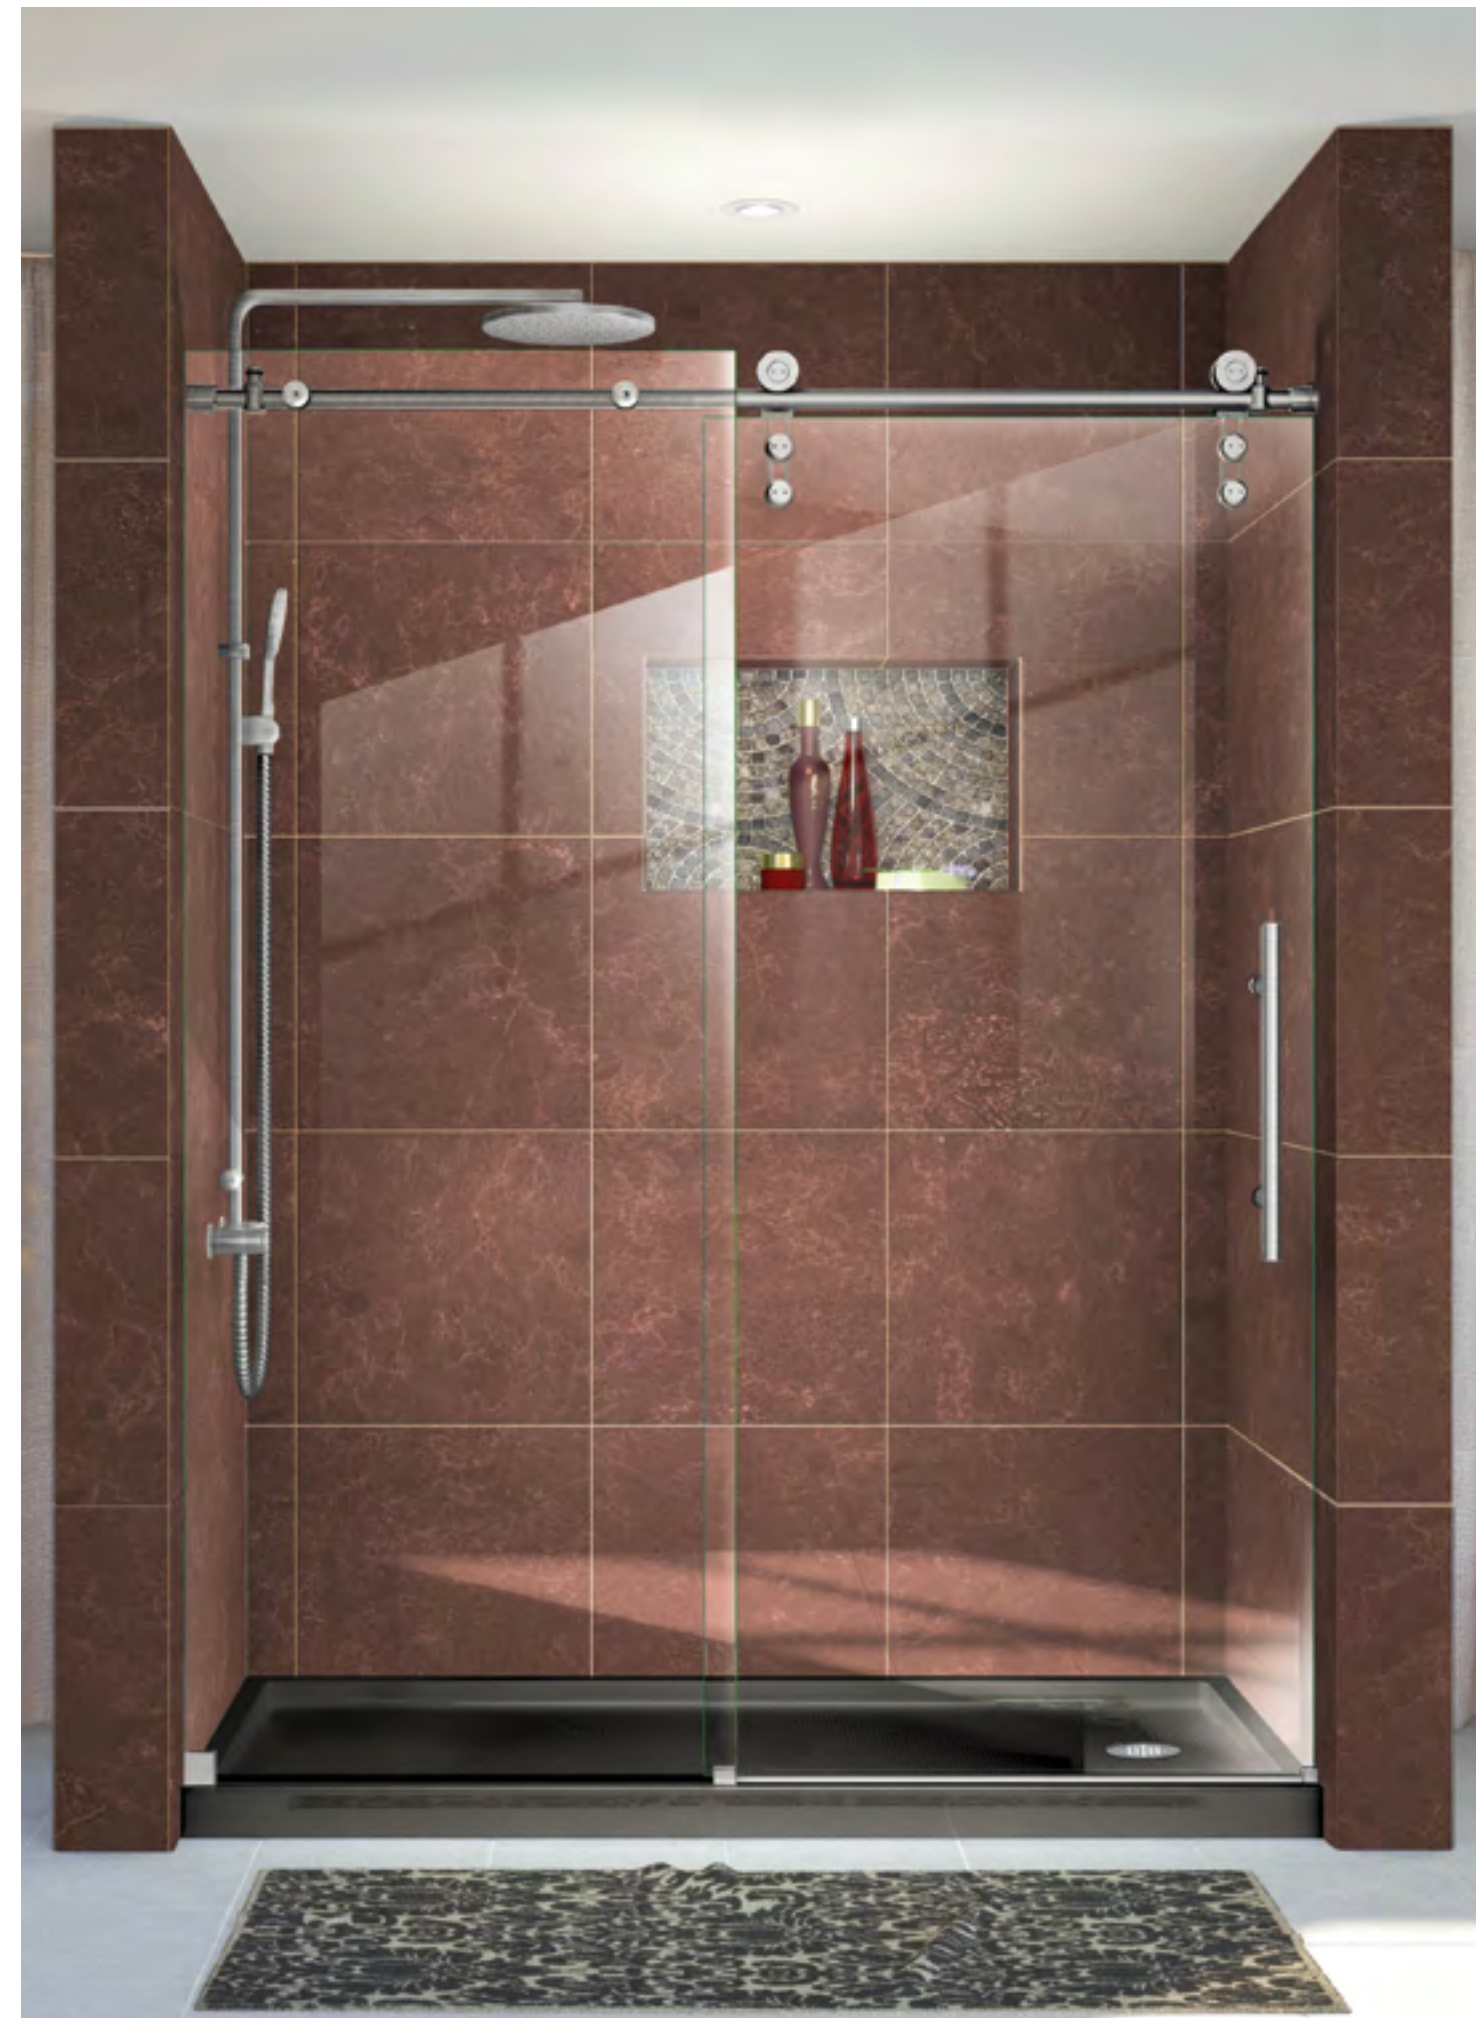

Kit SKU	Kit Size (W x D x H)	Drain Location	Base & Backwall Color	Base Included	Backwall Included	Door Included	Glass (-CL)	-01 Chrome	-04 Brushed Nickel
DL-6112C	60" x 30" x 76 3/4"	Center	White	DLT-1130600	SHBW-1462743-01	SHDR-1160726	Clear	--	--
DL-6112L		Left		DLT-1130601				--	--
DL-6112R		Right		DLT-1130602				--	--
DL-6113C	60" x 32" x 76 3/4"	Center	White	DLT-1132600	SHBW-1462743-01	SHDR-1160726	Clear	--	--
DL-6113L		Left		DLT-1132601				--	--
DL-6113R		Right		DLT-1132602				--	--
DL-6114C	60" x 34" x 76 3/4"	Center	White	DLT-1134600	SHBW-1462743-01	SHDR-1160726	Clear	--	--
DL-6114L		Left		DLT-1134601				--	--
DL-6114R		Right		DLT-1134602				--	--
DL-6115C	60" x 36" x 76 3/4"	Center	White	DLT-1136600	SHBW-1462743-01	SHDR-1160726	Clear	--	--
DL-6115L		Left		DLT-1136601				--	--
DL-6115R		Right		DLT-1136602				--	--

Features

- Kit Includes:
  - Visions Center-Opening Sliding Shower Door
  - SlimLine Single Threshold Shower Base
  - QWALL-5 Backwalls
- Complete Kits available in white only