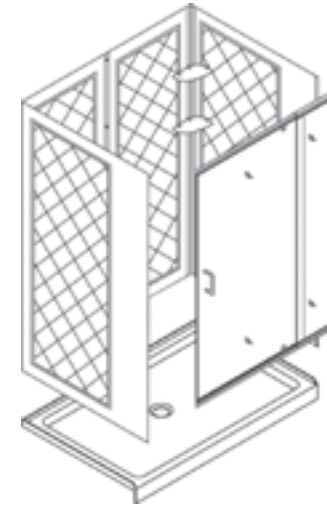

Flex™ Shower Door, Base And Backwall

Kit SKU	Kit Size (W x D x H)	Drain Location	Base & Backwall Color	Base Included	Backwall Included	Door Included	Glass (-CL)	-01 Chrome
DL-6217C	32" x 32" x 76 3/4"	Center	White	DLT-1132320	SHBW-1434743-01	SHDR-22287200	Clear	--
DL-6218C	36" x 36" x 76 3/4"	Center	White	DLT-1136360	SHBW-1434743-01	SHDR-22327200	Clear	--
DL-6226C	48" x 36" x 76 3/4"	Center	White	DLT-1136480	SHBW-1450743-01	SHDR-22487200	Clear	--
DL-6227C	60" x 30" x 76 3/4"	Center	White	DLT-1130600	SHBW-1462743-01	SHDR-22607200	Clear	--
DL-6227L	60" x 30" x 76 3/4"	Left	White	DLT-1130601	SHBW-1462743-01	SHDR-22607200	Clear	--
DL-6227R	60" x 30" x 76 3/4"	Right	White	DLT-1130602	SHBW-1462743-01	SHDR-22607200	Clear	--
DL-6228C	60" x 32" x 76 3/4"	Center	White	DLT-1132600	SHBW-1462743-01	SHDR-22607200	Clear	--
DL-6228L	60" x 32" x 76 3/4"	Left	White	DLT-1132601	SHBW-1462743-01	SHDR-22607200	Clear	--
DL-6228R	60" x 32" x 76 3/4"	Right	White	DLT-1132602	SHBW-1462743-01	SHDR-22607200	Clear	--
DL-6229C	60" x 34" x 76 3/4"	Center	White	DLT-1134600	SHBW-1462743-01	SHDR-22607200	Clear	--
DL-6229L	60" x 34" x 76 3/4"	Left	White	DLT-1134601	SHBW-1462743-01	SHDR-22607200	Clear	--
DL-6229R	60" x 34" x 76 3/4"	Right	White	DLT-1134602	SHBW-1462743-01	SHDR-22607200	Clear	--
DL-6230C	60" x 36" x 76 3/4"	Center	White	DLT-1136600	SHBW-1462743-01	SHDR-22607200	Clear	--
DL-6230L	60" x 36" x 76 3/4"	Left	White	DLT-1136601	SHBW-1462743-01	SHDR-22607200	Clear	--
DL-6230R	60" x 36" x 76 3/4"	Right	White	DLT-1136602	SHBW-1462743-01	SHDR-22607200	Clear	--

Features

- Kit Includes:
  - Flex Pivot Shower Door
  - SlimLine Single Threshold Shower Base
  - QWALL-5 Backwalls
- Reversible for right or left door opening
- Complete Kits available in white only