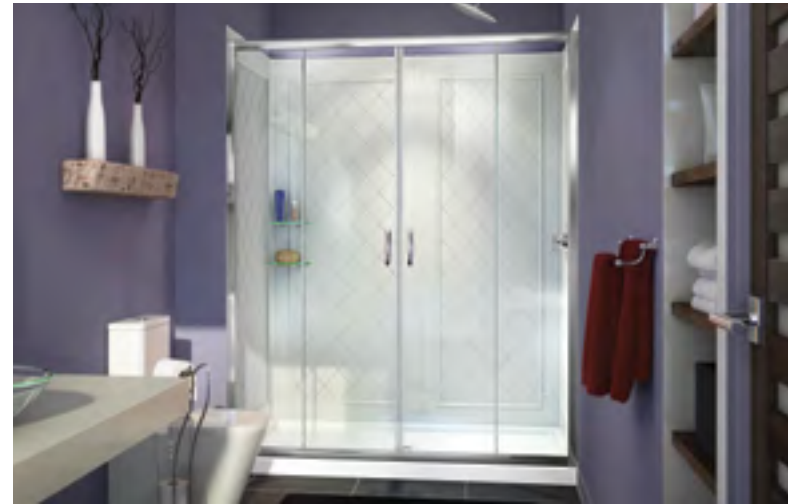

Visions™ Shower Door, Base And Backwall

Kit SKU	Kit Size (W x D x H)	Drain Location	Base & Backwall Color	Base Included	Backwall Included	Door Included	Glass (-CL)	-01 Chrome	-04 Brushed Nickel
DL-6112C	60" x 30" x 76 3/4"	Center	White	DLT-1130600	SHBW-1462743-01	SHDR-1160726	Clear	--	--
DL-6112L		Left		DLT-1130601				--	--
DL-6112R		Right		DLT-1130602				--	--
DL-6113C	60" x 32" x 76 3/4"	Center	White	DLT-1132600	SHBW-1462743-01	SHDR-1160726	Clear	--	--
DL-6113L		Left		DLT-1132601				--	--
DL-6113R		Right		DLT-1132602				--	--
DL-6114C	60" x 34" x 76 3/4"	Center	White	DLT-1134600	SHBW-1462743-01	SHDR-1160726	Clear	--	--
DL-6114L		Left		DLT-1134601				--	--
DL-6114R		Right		DLT-1134602				--	--
DL-6115C	60" x 36" x 76 3/4"	Center	White	DLT-1136600	SHBW-1462743-01	SHDR-1160726	Clear	--	--
DL-6115L		Left		DLT-1136601				--	--
DL-6115R		Right		DLT-1136602				--	--

Features

- Kit Includes:
  - Visions Center-Opening Sliding Shower Door
  - SlimLine Single Threshold Shower Base
  - QWALL-5 Backwalls
- Complete Kits available in white only