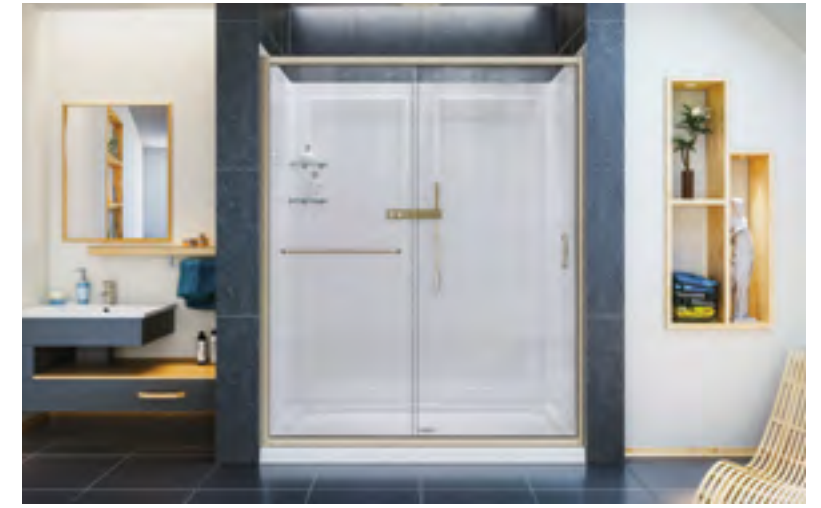

Infinity-Z™ Shower Door, Base And Backwall

Kit SKU	Kit Size (W x D x H)	Drain Location	Base & Backwall Color	Base Included	Backwall Included	Door Included	Glass (-CL) (-FR)	-01 Chrome	-04 Brushed Nickel	-06 Oil Rubbed Bronze	
DL-6118C	60" x 34" x 76 3/4"	Center	White	DLT-1134600	SHBW-1462743-01	SHDR-0960720	Clear	--	--	--	
							Frosted	--	--	--	
DL-6118L		Left						Clear	--	--	--
								Frosted	--	--	--
DL-6118R		Right						Clear	--	--	--
								Frosted	--	--	--
DL-6119C	60" x 36" x 76 3/4"	Center	White	DLT-1136600	SHBW-1462743-01	SHDR-0960720	Clear	--	--	--	
							Frosted	--	--	--	
DL-6119L		Left						Clear	--	--	--
								Frosted	--	--	--
DL-6119R		Right						Clear	--	--	--
								Frosted	--	--	--

Features

- Kit Includes:
  - Infinity-Z Sliding Shower Door
  - SlimLine Single Threshold Shower Base
  - QWALL-5 Backwalls
- Complete Kits available in white only
- Reversible for right or left door opening