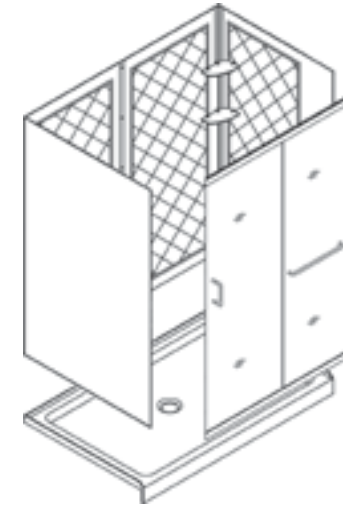

**Features**

- Kit Includes:
  - Infinity-Z Sliding Shower Door
  - SlimLine Single Threshold Shower Base
- Reversible for right or left door opening

Infinity-Z™ Shower Door, Base And Backwall

Kit SKU	Kit Size (W x D x H)	Drain Location	Base & Backwall Color	Base Included	Backwall Included	Door Included	Glass (-CL) (-FR)	-01 Chrome	-04 Brushed Nickel	-06 Oil Rubbed Bronze	
DL-6107C	48" x 36" x 76 3/4"	Center	White	DLT-1136480	SHBW-1450743-01	SHDR-0948720	Clear	--	--	--	
							Frosted	--	--	--	
DL-6116C	60" x 30" x 76 3/4"	Center	White	DLT-1130600	SHBW-1462743-01	SHDR-0960720	Clear	--	--	--	
							Frosted	--	--	--	
DL-6116L		Left						Clear	--	--	--
								Frosted	--	--	--
DL-6116R		Right						Clear	--	--	--
								Frosted	--	--	--
DL-6117C	60" x 32" x 76 3/4"	Center	White	DLT-1132600	SHBW-1462743-01	SHDR-0960720	Clear	--	--	--	
							Frosted	--	--	--	
DL-6117L		Left						Clear	--	--	--
								Frosted	--	--	--
DL-6117R		Right						Clear	--	--	--
								Frosted	--	--	--