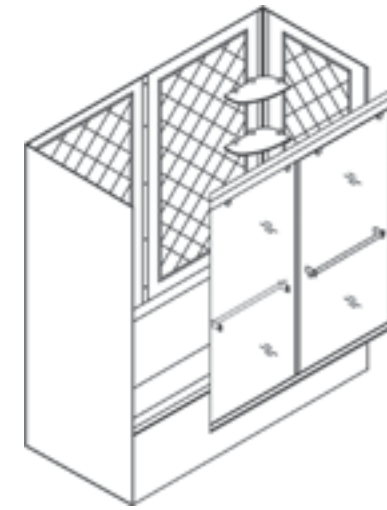

Charisma™

Charisma™ Tub Door And Backwall

Kit SKU	Kit Size (W x D x H)	Backwall Color	Backwall Included	Door Included	Glass (-CL)	-01 Chrome	-04 Brushed Nickel
DL-6997	50"-59" x 28"-32" x 60"	White	SHBW-1360603-01	SHDR-1360588	Clear	--	--

Features

- Kit Includes:
  - Charisma Bypass Sliding Tub Door
  - QWALL-Tub Backwall