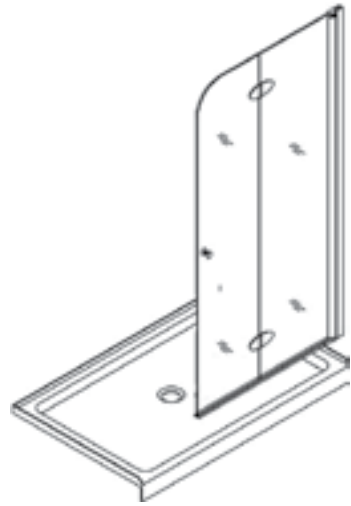

Aqua Fold™

Aqua Fold™ Shower Door and Base

Kit SKU	Kit Size (W x D x H)	Drain Location	Base Color	Base Included	Door Included	Glass (-CL)	-01 Chrome
DL-6529C	32" x 32" x 74 3/4"	Center	White	DLT-1132320	SHDR-3630720	Clear	--
DL-6529C-22			Biscuit	DLT-1132320-22			--
DL-6529C-88			Black	DLT-1132320-88			--
DL-6528C	36" x 36" x 74 3/4"	Center	White	DLT-1136360	SHDR-3634720	Clear	--
DL-6528C-22			Biscuit	DLT-1136360-22			--
DL-6528C-88			Black	DLT-1136360-88			--

Features

- Kit Includes:
  - Aqua Fold Bi-Fold Shower Door
  - SlimLine Single Threshold Shower Base
- Reversible for right or left wall installation