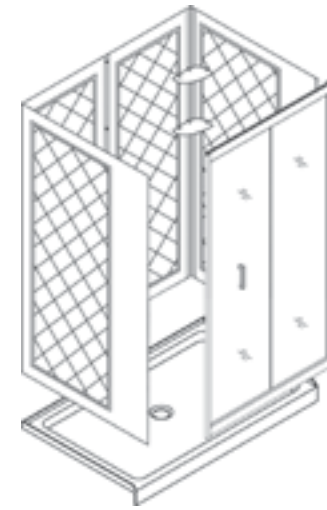

Butterfly™ Shower Door, Base And Backwall

Kit SKU	Kit Size (W x D x H)	Drain Location	Base & Backwall Color	Base Included	Backwall Included	Door Included	Glass (-CL)	-01 Chrome
DL-6129C	32" x 32" x 76 3/4"	Center	White	DLT-1132320	SHBW-1434743-01	SHDR-4532726	--	--
DL-6130C	36" x 36" x 76 3/4"	Center	White	DLT-1136360	SHBW-1434743-01	SHDR-4536726	--	--

Features

- Kit Includes:
  - Butterfly Bi-Fold Shower Door
  - SlimLine Single Threshold Shower Base
  - QWALL-5 Backwalls
- Reversible for right or left door opening
- Trim-to-size sidewalls designed to fit the depth of the shower stall from 29 7/8" to 40 1/2"
- Complete Kits available in white only