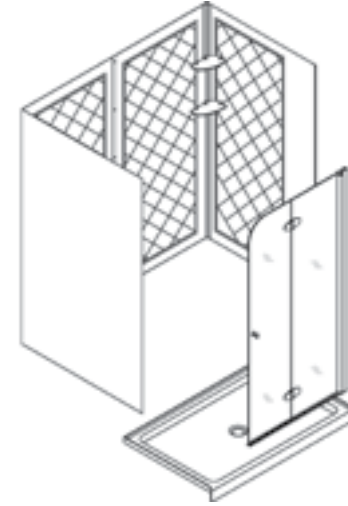

Aqua Fold™

Aqua Fold™ Shower Door, Base And Backwall

Kit SKU	Kit Size (W x D x H)	Drain Location	Base Color	Base Included	Door Included	Backwall Included	Glass (-CL)	-01 Chrome
DL-6527	32" x 32" x 76 3/4"	Center	White	DLT-1132320	SHDR-3630720	SHBW-1434743-01	Clear	--
DL-6526	36" x 36" x 76 3/4"			DLT-1136360	SHDR-3634720	SHBW-1438743-01		--

Features

- Kit Includes:
  - Aqua Fold Bi-Fold Shower Door
  - SlimLine Single Threshold Shower Base
  - QWALL-5 Backwalls
- Complete Kits available in white only
- Reversible for right or left wall installation