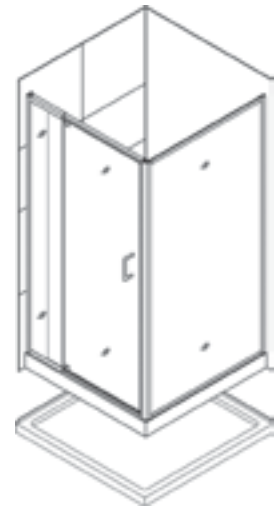

Flex™ Enclosure And Base

Kit SKU	Kit Size (W x D x H)	Drain Location	Base Color	Base Included	Enclosure Included	Glass (-CL)	-01 Chrome
DL-6714	32" x 32" x 74 3/4"	Corner	White	DLT-1032320	SHDR-2230300-RT	Clear	--
DL-6714-22			Biscuit	DLT-1032320-22			--
DL-6714-88			Black	DLT-1032320-88			--
DL-6715	36" x 36" x 74 3/4"	Corner	White	DLT-1036360	SHDR-2234340-RT	Clear	--
DL-6715-22			Biscuit	DLT-1036360-22			--
DL-6715-88			Black	DLT-1036360-88			--
DL-6719L	48" x 36" x 74 3/4"	Left	White	DLT-1036481	SHDR-2234460-RT	Clear	--
DL-6719L-22			Biscuit	DLT-1036481-22			--
DL-6719L-88			Black	DLT-1036481-88			--
DR-6719R	48" x 36" x 74 3/4"	Right	White	DLT-1036482	SHDR-2234460-RT	Clear	--
DR-6719R-22			Biscuit	DLT-1036482-22			--
DR-6719R-88			Black	DLT-1036482-88			--
DL-6720L	60" x 36" x 74 3/4"	Left	White	DLT-1036601	SHDR-2234580-RT	Clear	--
DL-6720L-22			Biscuit	DLT-1036601-22			--
DL-6720L-88			Black	DLT-1036601-88			--
DR-6720R	60" x 36" x 74 3/4"	Right	White	DLT-1036602	SHDR-2234580-RT	Clear	--
DR-6720R-22			Biscuit	DLT-1036602-22			--
DR-6720R-88			Black	DLT-1036602-88			--

Features

- Kit Includes:
  - Flex Pivot Enclosure
  - SlimLine Double Threshold Shower Base
- Full-length magnetic door seal to prevent leakage
- Reversible for left or right door opening