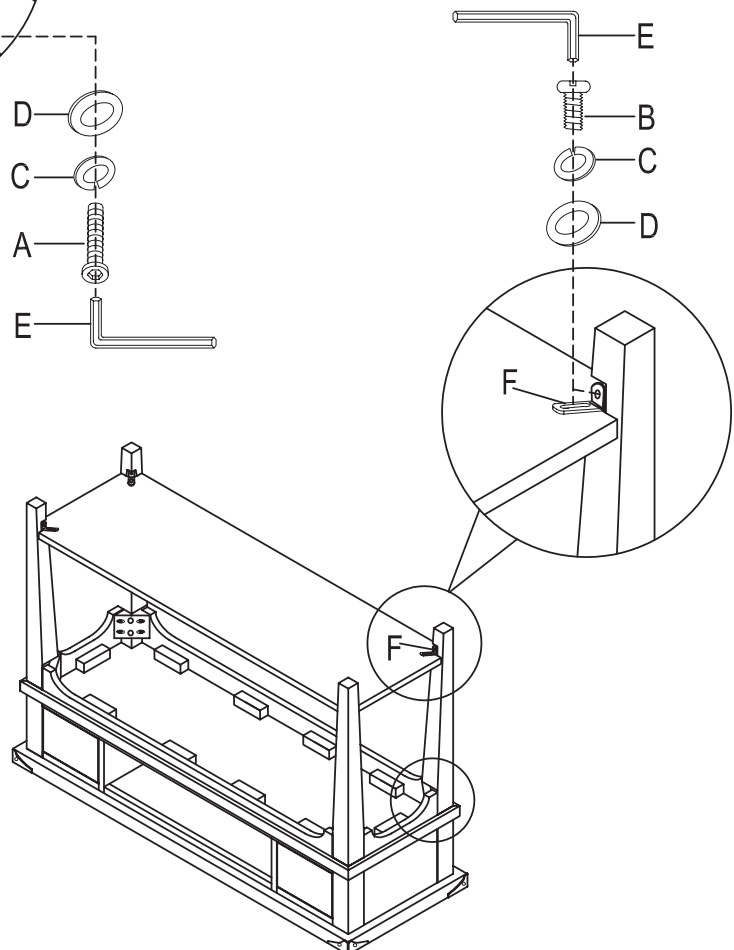

Step 2

Cleaning Instructions: Clean the goods surface with furniture polish and a soft cloth.