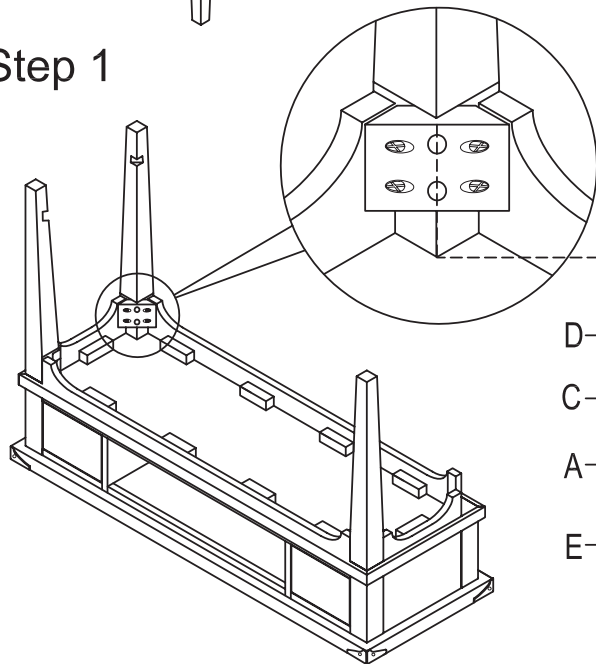

ASSEMBLY INSTRUCTION

316-OT1030 Sofa Table

Thank you for purchasing this quality product. Be sure to check all packing material carefully for small parts which may have come loose inside the carton during shipment. Identify, count all parts and compare with the parts list below:

No.	Hardware		Q'ty
A		Bolt Ø1/4" X 1-7/8"	8 Pcs
B		Bolt Ø1/4" X 5/8"	8 Pcs
C		Spring Washer Ø1/4" X 11mm	16 Pcs
D		Flat Washer Ø1/4" X 16mm	16 Pcs
E		Allen Wrench Ø4mm	1 Pc
F		Bracket	4 Pcs

Step 1

Step 2

Cleaning Instructions: Clean the goods surface with furniture polish and a soft cloth.