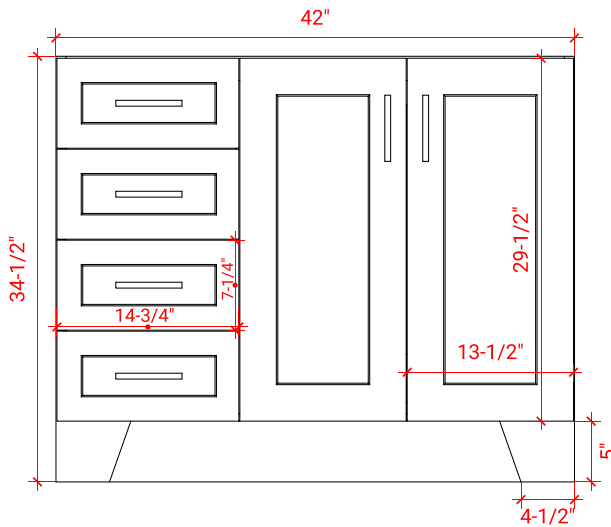

TAYLOR 43" RIGHT OFFSET CABINET

ARIEL

Q043S-R

BASE CABINET DIMENSIONS

42" W x 21.75" D x 34.5" H

FEATURES

- Solid wood frame & plywood panels
- Dovetail drawers and joints
- Soft closing doors & drawers

HARDWARE FINISHES

FRONT VIEW

SIDE VIEW

PLAN VIEW