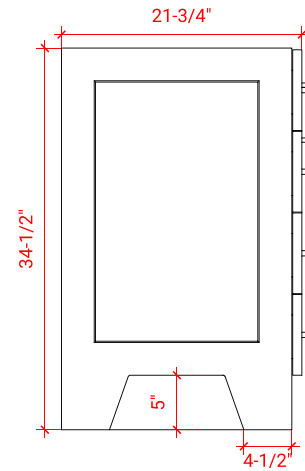

TAYLOR 43" RIGHT OFFSET CABINET

ARIEL

Q043S-R

BASE CABINET DIMENSIONS

42" W x 21.75" D x 34.5" H

FEATURES

- Solid wood frame & plywood panels
- Dovetail drawers and joints
- Soft closing doors & drawers

HARDWARE FINISHES

FRONT VIEW

SIDE VIEW

PLAN VIEW