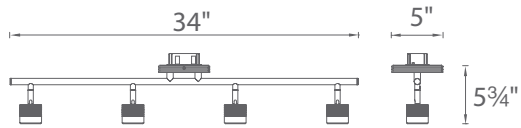

VECTOR – model: TK-49534

LED Fixed Rail

WAC LIGHTING

Responsible Lighting®

Fixture Type:

Catalog Number:

Project: _____

Location: _____

PRODUCT DESCRIPTION

33W LED Track Pack. The kit includes 34" track, mounting components in designer finishes and 4 stunning LED track luminaires.

FEATURES

- Energy Star® rated
- Iron track with individually adjustable aluminum track fixtures
- Wall or ceiling mount
- 350° horizontal and 90° vertical aiming
- ETL & cETL Damp Location Listed
- Driver located in J box with minimum inside dimension of 3½" x 3½" x 1½"
- Universal Voltage Input (120V - 277V)
- Color Temp: 3000K
- 90 CRI
- 60,000 hour rated life
- 5 year WAC Lighting product warranty

SPECIFICATIONS

Construction: Iron track with aluminum track luminaires and canopy

Light Source: Bridgelux V6 LED

Dimming: ELV (120V) or 0-10V

Mounting: Mounts directly to junction box, 120V - 277V

Standards: ETL & cETL, Damp Location Listed.

ORDERING INFORMATION

	Watt	LED Lumens	Delivered Lumens	Finish
TK-49534	33W	1500	1465	BN <i>Brushed Nickel</i> BR <i>Brushed Brass</i> CH <i>Chrome</i>

TK-49534 –

Example: **TK-49534-BR**

WAC Lighting

www.waclighting.com

Phone (800) 526.2588 • Fax (800) 526.2585

Headquarters/Eastern Distribution Center

44 Harbor Park Drive • Port Washington, NY 11050

Phone (516) 515.5000 • Fax (516) 515.5050

Western Distribution Center

1750 Archibald Avenue • Ontario, CA 91760

Phone (800) 526.2588 • Fax (800) 526.2585