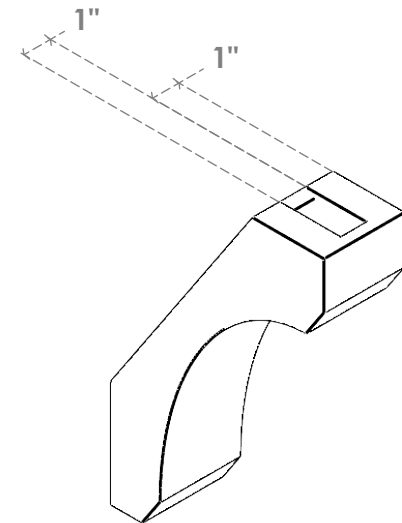

# ITEM NUMBER: BRCURO030X08000X12000LECRCP

3"W X 8"D X 12"H LEGACY ROUGH CEDAR WOODGRAIN OPEN  
TIMBERTHANE BRACE, PRIMED TAN

**SIDE PROFILE**

**FRONT PROFILE**

**ISOMETRIC**

EKENA MILLWORK  
2300 WEST MAIN ST.  
CLARKSVILLE, TX 75426  
TOLL FREE: 866-607-0453  
WWW.EKENAMILLWORK.COM

#### NOTES

1. INSTALLATION TO BE COMPLETED IN ACCORDANCE WITH MANUFACTURER'S SPECIFICATIONS.
2. DRAWING MAY NOT BE TO SCALE
3. THIS DRAWING IS INTENDED FOR DESIGN AND PLANNING PURPOSES ONLY.
4. ALL INFORMATION CONTAINED HEREIN WAS CURRENT AT THE TIME OF DEVELOPMENT BUT MUST BE REVIEWED AND APPROVED BY THE PRODUCT MANUFACTURER TO BE CONSIDERED ACCURATE.
5. TIMBERTHANE ARCHITECTURAL PRODUCTS ARE MADE FROM HIGH DENSITY URETHANE AND COME FACTORY PRIMED