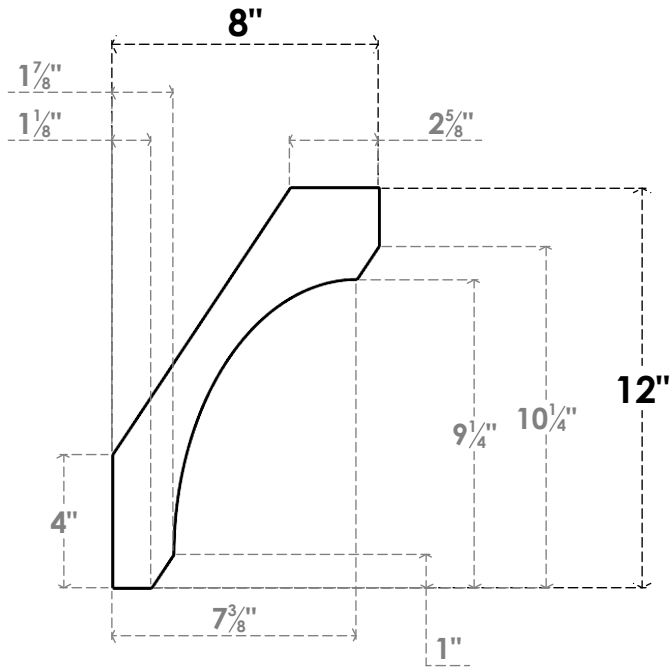

# ITEM NUMBER: BRCURO030X08000X12000LECRCP

3"W X 8"D X 12"H LEGACY ROUGH CEDAR WOODGRAIN OPEN  
TIMBERTHANE BRACE, PRIMED TAN

**SIDE PROFILE**

**FRONT PROFILE**

**ISOMETRIC**

EKENA MILLWORK  
2300 WEST MAIN ST.  
CLARKSVILLE, TX 75426  
TOLL FREE: 866-607-0453  
WWW.EKENAMILLWORK.COM

#### NOTES

1. INSTALLATION TO BE COMPLETED IN ACCORDANCE WITH MANUFACTURER'S SPECIFICATIONS.
2. DRAWING MAY NOT BE TO SCALE
3. THIS DRAWING IS INTENDED FOR DESIGN AND PLANNING PURPOSES ONLY.
4. ALL INFORMATION CONTAINED HEREIN WAS CURRENT AT THE TIME OF DEVELOPMENT BUT MUST BE REVIEWED AND APPROVED BY THE PRODUCT MANUFACTURER TO BE CONSIDERED ACCURATE.
5. TIMBERTHANE ARCHITECTURAL PRODUCTS ARE MADE FROM HIGH DENSITY URETHANE AND COME FACTORY PRIMED