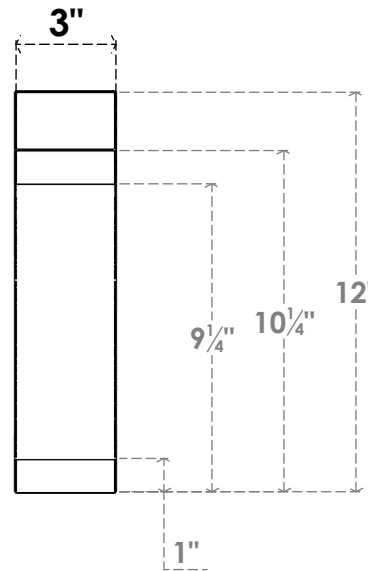

# ITEM NUMBER: BRCURO030X08000X12000LECRCP

3"W X 8"D X 12"H LEGACY ROUGH CEDAR WOODGRAIN OPEN  
TIMBERTHANE BRACE, PRIMED TAN

**SIDE PROFILE**

**FRONT PROFILE**

**ISOMETRIC**

EKENA MILLWORK  
2300 WEST MAIN ST.  
CLARKSVILLE, TX 75426  
TOLL FREE: 866-607-0453  
WWW.EKENAMILLWORK.COM

#### NOTES

1. INSTALLATION TO BE COMPLETED IN ACCORDANCE WITH MANUFACTURER'S SPECIFICATIONS.
2. DRAWING MAY NOT BE TO SCALE
3. THIS DRAWING IS INTENDED FOR DESIGN AND PLANNING PURPOSES ONLY.
4. ALL INFORMATION CONTAINED HEREIN WAS CURRENT AT THE TIME OF DEVELOPMENT BUT MUST BE REVIEWED AND APPROVED BY THE PRODUCT MANUFACTURER TO BE CONSIDERED ACCURATE.
5. TIMBERTHANE ARCHITECTURAL PRODUCTS ARE MADE FROM HIGH DENSITY URETHANE AND COME FACTORY PRIMED