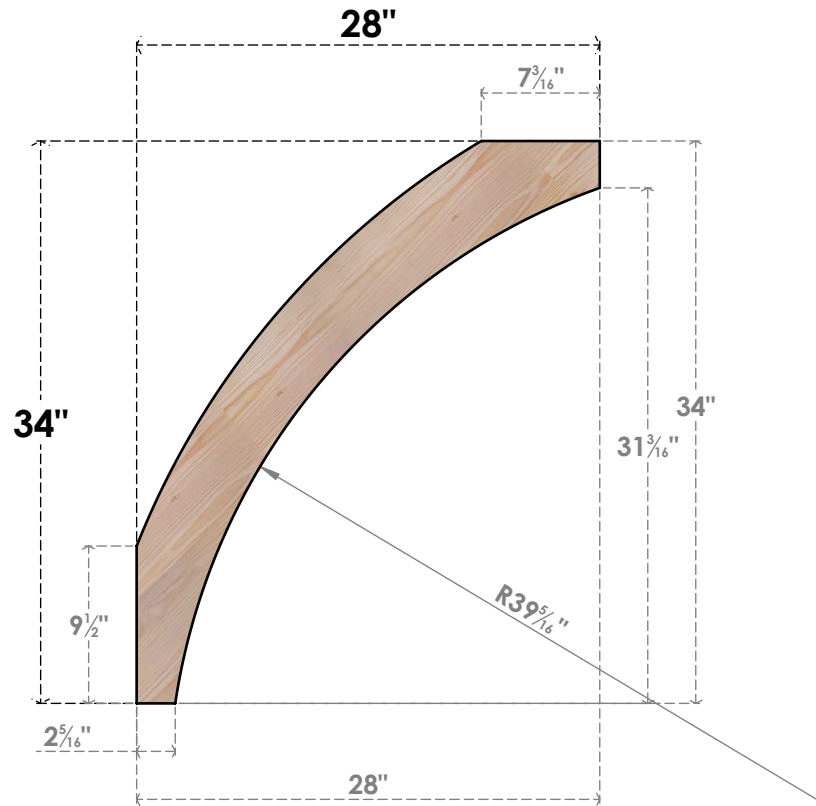

BRC06X28X34THR00SDF

5 1/2"W X 28"D X 34"H THORTON SMOOTH BRACE, DOUGLAS FIR

SIDE

FRONT

EKENA MILLWORK
 2300 WEST MAIN ST.
 CLARKSVILLE, TX 75426
 TOLL FREE: 866-607-0453
 WWW.EKENAMILLWORK.COM

NOTES

1. INSTALLATION TO BE COMPLETED IN ACCORDANCE WITH MANUFACTURER'S SPECIFICATIONS.
2. DRAWING MAY NOT BE TO SCALE
3. THIS DRAWING IS INTENDED FOR DESIGN AND PLANNING PURPOSES ONLY.
4. ALL INFORMATION CONTAINED HEREIN WAS CURRENT AT THE TIME OF DEVELOPMENT BUT MUST BE REVIEWED AND APPROVED BY THE PRODUCT MANUFACTURER TO BE CONSIDERED ACCURATE.
5. PRODUCTS ARE NOT KILN DRIED. THIS ITEM IS UNIQUE AND WILL CONTAIN THE NATURAL VARIATIONS THAT THE WOOD SPECIES OFFERS. THIS MAY RESULT IN VARIATIONS UP TO 1/4"