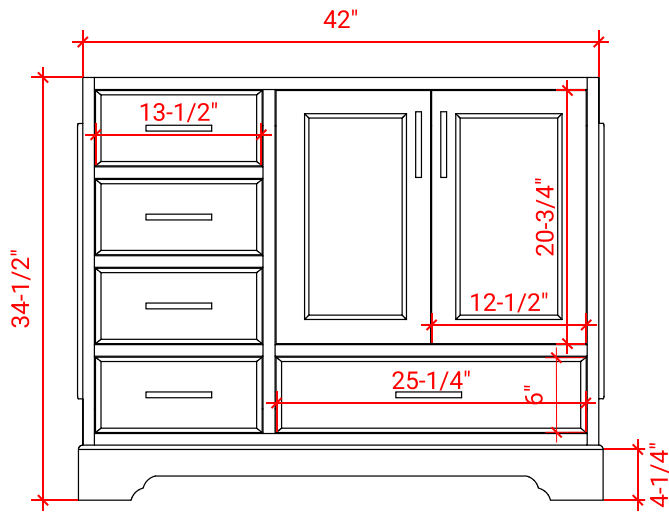

STAFFORD 42" RIGHT OFFSET CABINET

ARIEL

M042S-R

BASE CABINET DIMENSIONS

42" W x 21.5" D x 34.5" H

FEATURES

- Solid wood frame & plywood panels
- Dovetail drawers and joints
- Soft closing doors & drawers

HARDWARE FINISHES

Brushed Nickel Satin Brass Matte Black Polished Chrome

AVAILABLE COLORS

White Grey Midnight Blue

FRONT VIEW

SIDE VIEW

PLAN VIEW

43" RIGHT RECTANGLE SINK COUNTERTOP WITH 0.75 IN. THICKNESS

ARIEL

OVERALL DIMENSIONS

43" W x 22" D x 0.75" H

COUNTERTOP OPTIONS

Carrara Marble
CW2-043S-R-REC-CT

FEATURES

- Solid countertop with mitered edges & seams
- Undermount white rectangular sink
- Pre-drilled for 8" widespread faucet

INCLUDED

- Countertop
- Matching Backsplash
- Rectangle Sink

COUNTERTOP PLAN VIEW

EDGE SIDE VIEW

THREE DIMENSIONAL COUNTERTOP VIEW