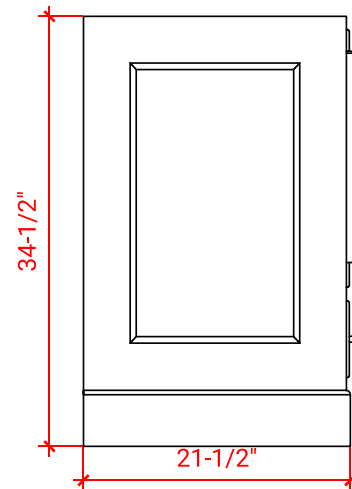

STAFFORD 42" RIGHT OFFSET CABINET

ARIEL

M042S-R

BASE CABINET DIMENSIONS

42" W x 21.5" D x 34.5" H

FEATURES

- Solid wood frame & plywood panels
- Dovetail drawers and joints
- Soft closing doors & drawers

HARDWARE FINISHES

Brushed Nickel Satin Brass Matte Black Polished Chrome

AVAILABLE COLORS

White Grey Midnight Blue

FRONT VIEW

SIDE VIEW

PLAN VIEW

43" RIGHT RECTANGLE SINK COUNTERTOP WITH 0.75 IN. THICKNESS

ARIEL

OVERALL DIMENSIONS

43" W x 22" D x 0.75" H

COUNTERTOP OPTIONS

Carrara Marble
CW2-043S-R-REC-CT

FEATURES

- Solid countertop with mitered edges & seams
- Undermount white rectangular sink
- Pre-drilled for 8" widespread faucet

INCLUDED

- Countertop
- Matching Backsplash
- Rectangle Sink

COUNTERTOP PLAN VIEW

EDGE SIDE VIEW

THREE DIMENSIONAL COUNTERTOP VIEW