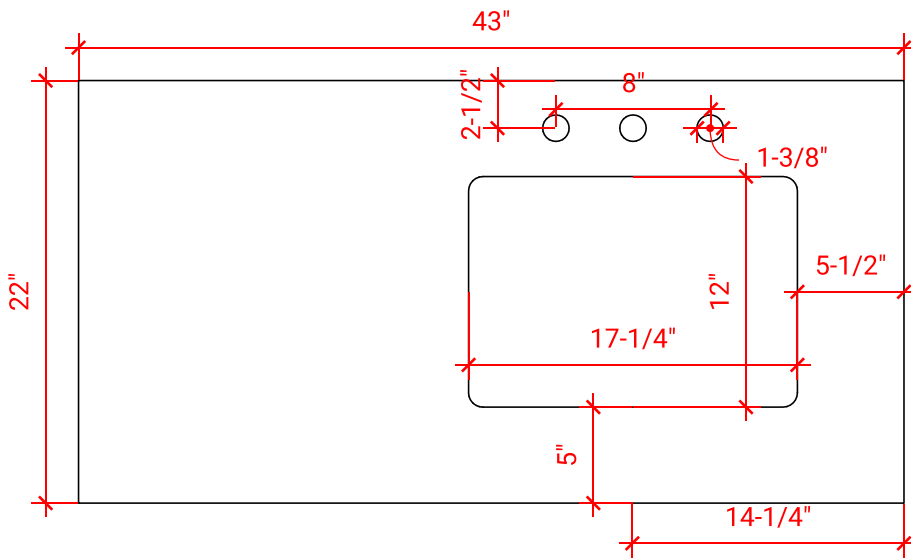

STAFFORD 42" RIGHT OFFSET CABINET

ARIEL

M042S-R

BASE CABINET DIMENSIONS

42" W x 21.5" D x 34.5" H

FEATURES

- Solid wood frame & plywood panels
- Dovetail drawers and joints
- Soft closing doors & drawers

HARDWARE FINISHES

Brushed Nickel Satin Brass Matte Black Polished Chrome

AVAILABLE COLORS

White Grey Midnight Blue

FRONT VIEW

SIDE VIEW

PLAN VIEW

43" RIGHT RECTANGLE SINK COUNTERTOP WITH 0.75 IN. THICKNESS

ARIEL

OVERALL DIMENSIONS

43" W x 22" D x 0.75" H

COUNTERTOP OPTIONS

Carrara Marble
CW2-043S-R-REC-CT

FEATURES

- Solid countertop with mitered edges & seams
- Undermount white rectangular sink
- Pre-drilled for 8" widespread faucet

INCLUDED

- Countertop
- Matching Backsplash
- Rectangle Sink

COUNTERTOP PLAN VIEW

EDGE SIDE VIEW

THREE DIMENSIONAL COUNTERTOP VIEW