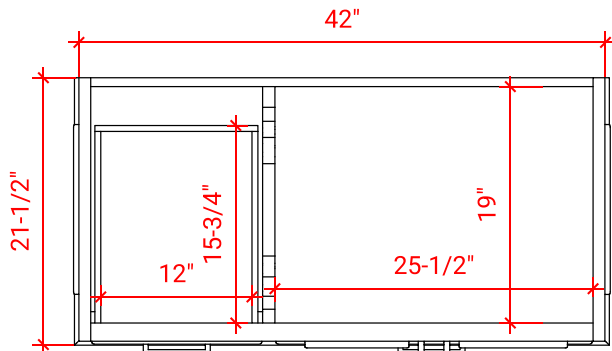

STAFFORD 42" RIGHT OFFSET CABINET

ARIEL

M042S-R

BASE CABINET DIMENSIONS

42" W x 21.5" D x 34.5" H

FEATURES

- Solid wood frame & plywood panels
- Dovetail drawers and joints
- Soft closing doors & drawers

HARDWARE FINISHES

Brushed Nickel Satin Brass Matte Black Polished Chrome

AVAILABLE COLORS

White Grey Midnight Blue

FRONT VIEW

SIDE VIEW

PLAN VIEW

43" RIGHT RECTANGLE SINK COUNTERTOP WITH 0.75 IN. THICKNESS

ARIEL

OVERALL DIMENSIONS

43" W x 22" D x 0.75" H

COUNTERTOP OPTIONS

Carrara Marble
CW2-043S-R-REC-CT

FEATURES

- Solid countertop with mitered edges & seams
- Undermount white rectangular sink
- Pre-drilled for 8" widespread faucet

INCLUDED

- Countertop
- Matching Backsplash
- Rectangle Sink

COUNTERTOP PLAN VIEW

EDGE SIDE VIEW

THREE DIMENSIONAL COUNTERTOP VIEW