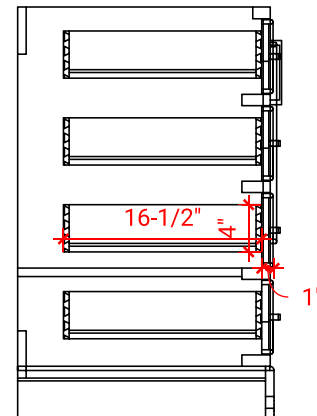

STAFFORD 42" RIGHT OFFSET CABINET

ARIEL

M042S-R

BASE CABINET DIMENSIONS

42" W x 21.5" D x 34.5" H

FEATURES

- Solid wood frame & plywood panels
- Dovetail drawers and joints
- Soft closing doors & drawers

HARDWARE FINISHES

Brushed Nickel Satin Brass Matte Black Polished Chrome

AVAILABLE COLORS

White Grey Midnight Blue

FRONT VIEW

SIDE VIEW

PLAN VIEW

43" RIGHT RECTANGLE SINK COUNTERTOP WITH 0.75 IN. THICKNESS

ARIEL

OVERALL DIMENSIONS

43" W x 22" D x 0.75" H

COUNTERTOP OPTIONS

Carrara Marble
CW2-043S-R-REC-CT

FEATURES

- Solid countertop with mitered edges & seams
- Undermount white rectangular sink
- Pre-drilled for 8" widespread faucet

INCLUDED

- Countertop
- Matching Backsplash
- Rectangle Sink

COUNTERTOP PLAN VIEW

EDGE SIDE VIEW

THREE DIMENSIONAL COUNTERTOP VIEW