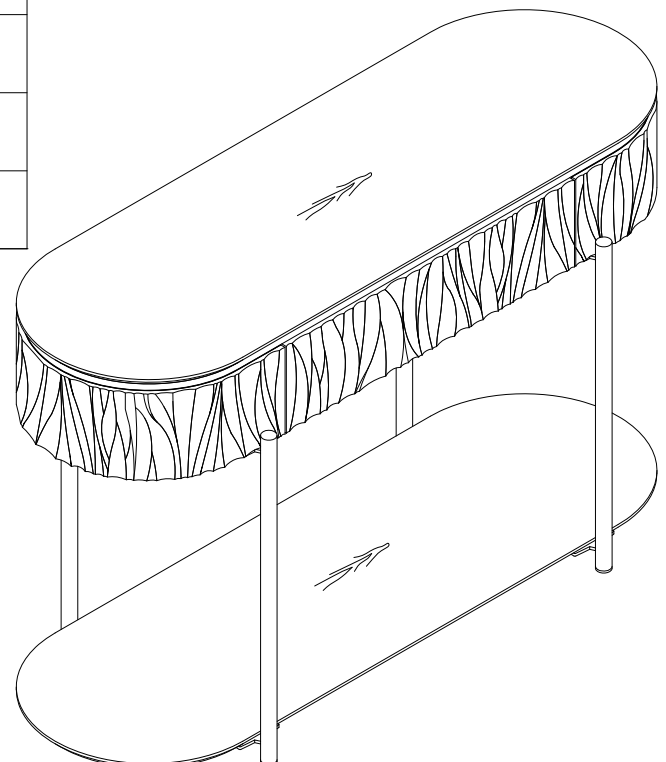

ASSEMBLY INSTRUCTION FOR ACME FURNITURE

MODEL# LV02413 SOFA TABLE

Thank you for purchasing this quality product. Be sure to check all packing materials carefully for small parts which may have come loose inside the carton during shipment. Separate, identify, and count all parts and metal hardware. Compare with parts list to be sure all parts are present. If any part(s) are missing or damaged, please contact your local furniture dealer. For efficient and speedy service, please indicate the model number and code letter of the part(s) needed.

***** Do not fully tighten screws until fully assembled *****

COMPONENT PARTS		
DECERPTION	PART NAME	Q'TY(PCS)
①	Main box 	1pc
②	Bottom board 	1pc
③	Leg 	4pcs

HARDWARE REQUIRED:

Ⓐ 	Bolt 1/4"x5/8" - 8pcs
Ⓑ 	Bolt 1/4"x3/4" - 8pcs
Ⓒ 	Allen Wrench M4 - 1pc

How to Assemble:

STEP 1.

Exploded View

STEP 2.

(B)  8pcs

How to Assemble:

STEP 3.

(A)  8pcs