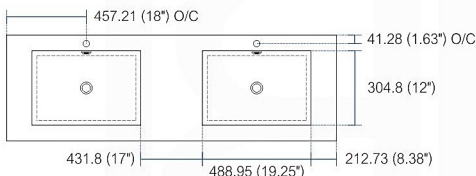

product code
BSL30SINK

Thickness: 9.53 (0.38")

Dimensions:	width	length	height	depth
inches	29.5"	18.5"	4.0"	4.0"
mm	749.3	469.9	101.6	101.6

product code
BSL36SINK

Thickness: 9.53 (0.38")

Dimensions:	width	length	height	depth
inches	35.75"	18.5"	4.0"	4.0"
mm	908.05	469.9	101.6	101.6

product code
BSL40SINK

Thickness: 9.53 (0.38")

Dimensions:	width	length	height	depth
inches	39.5"	18.5"	4.0"	4.0"
mm	1003.3	469.9	101.6	101.6

product code
BSL48SINK

Thickness: 9.53 (0.38")

Dimensions:	width	length	height	depth
inches	47.25"	18.5"	4.0"	4.0"
mm	1200.15	469.9	101.6	101.6

product code
BSL60SSINK

Thickness: 9.53 (0.38")

Dimensions:	width	length	height	depth
inches	59"	18.5"	4.0"	4.0"
mm	1498.6	469.9	101.6	101.6

product code
BSL60DSINK

Thickness: 9.53 (0.38")

Dimensions:	width	length	height	depth
inches	59"	18.5"	4.0"	3.75"
mm	1498.6	469.9	101.6	95.25

product code
BSL72SINK

Thickness: 9.53 (0.38")

Dimensions:	width	length	height	depth
inches	71.63"	18.5"	4.0"	4.0"
mm	1819.28	469.9	101.6	101.6

product code
BSL80SINK

Thickness: 9.53 (0.38")

Dimensions:	width	length	height	depth
inches	79"	18.5"	4.0"	4.0"
mm	2006.6	469.9	101.6	101.6