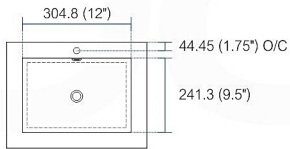

CISCO STAINLESS STEEL VANITY

SKU	Dimensions inches:			Dimensions mm:			Sink
	width	depth	height	width	depth	height	SKU
AC 16	15.75	18.5	30.75	400	469.9	781.05	BSL16
AC 24	23.5	18.5	30.75	597	469.9	781.05	BSL24
AC 30	29.25	18.5	30.75	743	469.9	781.05	BSL30
AC 36	35.5	18.5	30.75	902	469.9	781.05	BSL36
AC 40	39.25	18.5	30.75	997	469.9	781.05	BSL40
AC 48	47	18.5	30.75	1194	469.9	781.05	BSL48
AC 60S	58.75	18.5	30.75	1492	469.9	781.05	BSL60S
AC 60D	58.75	18.5	30.75	1492	469.9	781.05	BSL60D

NOTE: DIMENSIONS AND TECHNICAL DETAILS ARE SUBJECT TO CHANGE WITHOUT NOTICE

NOTE: DIMENSIONS AND TECHNICAL DETAILS ARE SUBJECT TO CHANGE WITHOUT NOTICE

product code
BSL16SINK

Thickness: 9.53 (0.38")

Dimensions:	width	length	height	depth
inches	16.0"	16.0"	4.0"	3.38"
mm	406.4	406.4	101.6	85.73

product code
BSL18SINK

Thickness: 9.53 (0.38")

Dimensions:	width	length	height	depth
inches	18.0"	10.25"	4.0"	3.38"
mm	457.2	257.18	101.6	85.73

product code
BSL24SINK

Thickness: 9.53 (0.38")

Dimensions:	width	length	height	depth
inches	23.63"	18.5"	4.0"	4.0"
mm	600.08	469.9	101.6	101.6

product code
BSL30SINK

Thickness: 9.53 (0.38")

Dimensions:	width	length	height	depth
inches	29.5"	18.5"	4.0"	4.0"
mm	749.3	469.9	101.6	101.6

product code
BSL36SINK

Thickness: 9.53 (0.38")

Dimensions:	width	length	height	depth
inches	35.75"	18.5"	4.0"	4.0"
mm	908.05	469.9	101.6	101.6