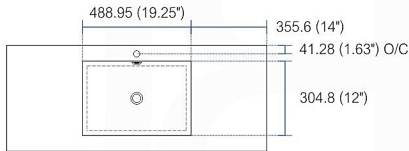

product code
BSL18SINK

Thickness: 9.53 (0.38")

Dimensions:	width	length	height	depth
inches	18.0"	10.25"	4.0"	3.38"
mm	457.2	257.18	101.6	85.73

product code
BSL24SINK

Thickness: 9.53 (0.38")

Dimensions:	width	length	height	depth
inches	23.63"	18.5"	4.0"	4.0"
mm	600.08	469.9	101.6	101.6

product code
BSL30SINK

Thickness: 9.53 (0.38")

Dimensions:	width	length	height	depth
inches	29.5"	18.5"	4.0"	4.0"
mm	749.3	469.9	101.6	101.6

product code
BSL36SINK

Thickness: 9.53 (0.38")

Dimensions:	width	length	height	depth
inches	35.75"	18.5"	4.0"	4.0"
mm	908.05	469.9	101.6	101.6

product code
BSL40SINK

Thickness: 9.53 (0.38")

Dimensions:	width	length	height	depth
inches	39.5"	18.5"	4.0"	4.0"
mm	1003.3	469.9	101.6	101.6

product code
BSL48SINK

Thickness: 9.53 (0.38")

Dimensions:	width	length	height	depth
inches	47.25"	18.5"	4.0"	4.0"
mm	1200.15	469.9	101.6	101.6

product code
BSL60SSINK

Thickness: 9.53 (0.38")

Dimensions:	width	length	height	depth
inches	59"	18.5"	4.0"	4.0"
mm	1498.6	469.9	101.6	101.6

product code
BSL60DSINK

Thickness: 9.53 (0.38")

Dimensions:	width	length	height	depth
inches	59"	18.5"	4.0"	3.75"
mm	1498.6	469.9	101.6	95.25