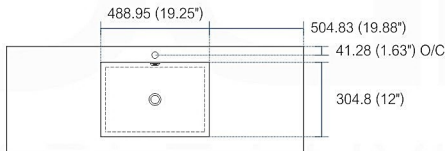

product code
BSL30SINK

Thickness: 9.53 (0.38")

Dimensions:	width	length	height	depth
inches	29.5"	18.5"	4.0"	4.0"
mm	749.3	469.9	101.6	101.6

product code
BSL36SINK

Thickness: 9.53 (0.38")

Dimensions:	width	length	height	depth
inches	35.75"	18.5"	4.0"	4.0"
mm	908.05	469.9	101.6	101.6

product code
BSL40SINK

Thickness: 9.53 (0.38")

Dimensions:	width	length	height	depth
inches	39.5"	18.5"	4.0"	4.0"
mm	1003.3	469.9	101.6	101.6

product code
BSL48SINK

Thickness: 9.53 (0.38")

Dimensions:	width	length	height	depth
inches	47.25"	18.5"	4.0"	4.0"
mm	1200.15	469.9	101.6	101.6

product code
BSL60SSINK

Thickness: 9.53 (0.38")

Dimensions:	width	length	height	depth
inches	59"	18.5"	4.0"	4.0"
mm	1498.6	469.9	101.6	101.6

product code
BSL60DSINK

Thickness: 9.53 (0.38")

Dimensions:	width	length	height	depth
inches	59"	18.5"	4.0"	3.75"
mm	1498.6	469.9	101.6	95.25

product code
BSL72SINK

Thickness: 9.53 (0.38")

Dimensions:	width	length	height	depth
inches	71.63"	18.5"	4.0"	4.0"
mm	1819.28	469.9	101.6	101.6

product code
BSL80SINK

Thickness: 9.53 (0.38")

Dimensions:	width	length	height	depth
inches	79"	18.5"	4.0"	4.0"
mm	2006.6	469.9	101.6	101.6