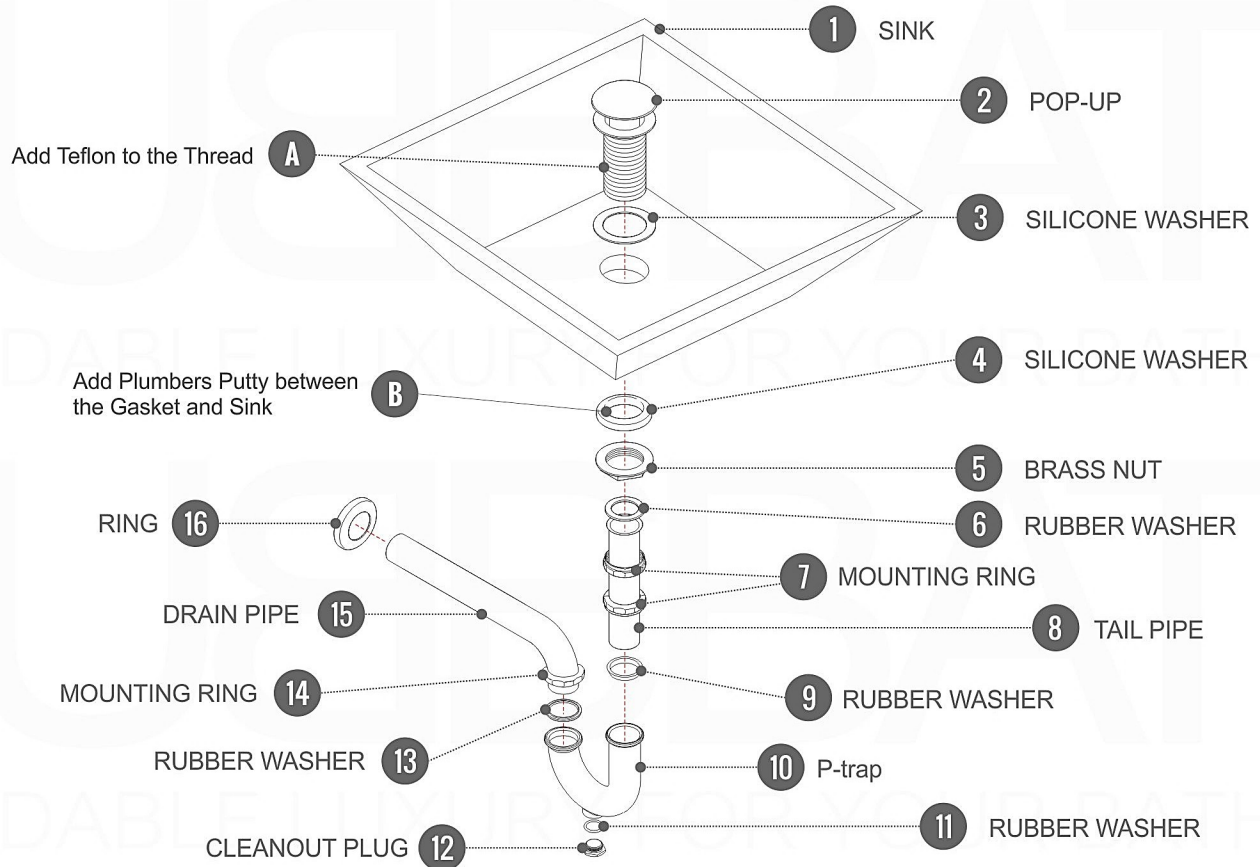

product code
BSL72SINK

Thickness: 9.53 (0.38")

Dimensions:	width	length	height	depth
inches	71.63"	18.5"	4.0"	4.0"
mm	1819.28	469.9	101.6	101.6

product code
BSL80SINK

Thickness: 9.53 (0.38")

Dimensions:	width	length	height	depth
inches	79"	18.5"	4.0"	4.0"
mm	2006.6	469.9	101.6	101.6

How to Install a Cisco Vanity INSTALLATION GUIDE

Tools Required for Assembly

Vanity Installation

1. Remove the plastic protective film.
2. Install all the Parts of the Cabinet.
3. Add a dap of silicone to the corners of the TOP of the Cabinet.
4. Gently position and align Counter top Sink onto Vanity.

Pop-Up / P-trap Installation Instructions INSTALLATION GUIDE

FOR SINKS WITHOUT OVERFLOW
#SKU: P101N / P102N

OR

FOR SINKS WITHOUT OVERFLOW
#SKU: P101 / P102