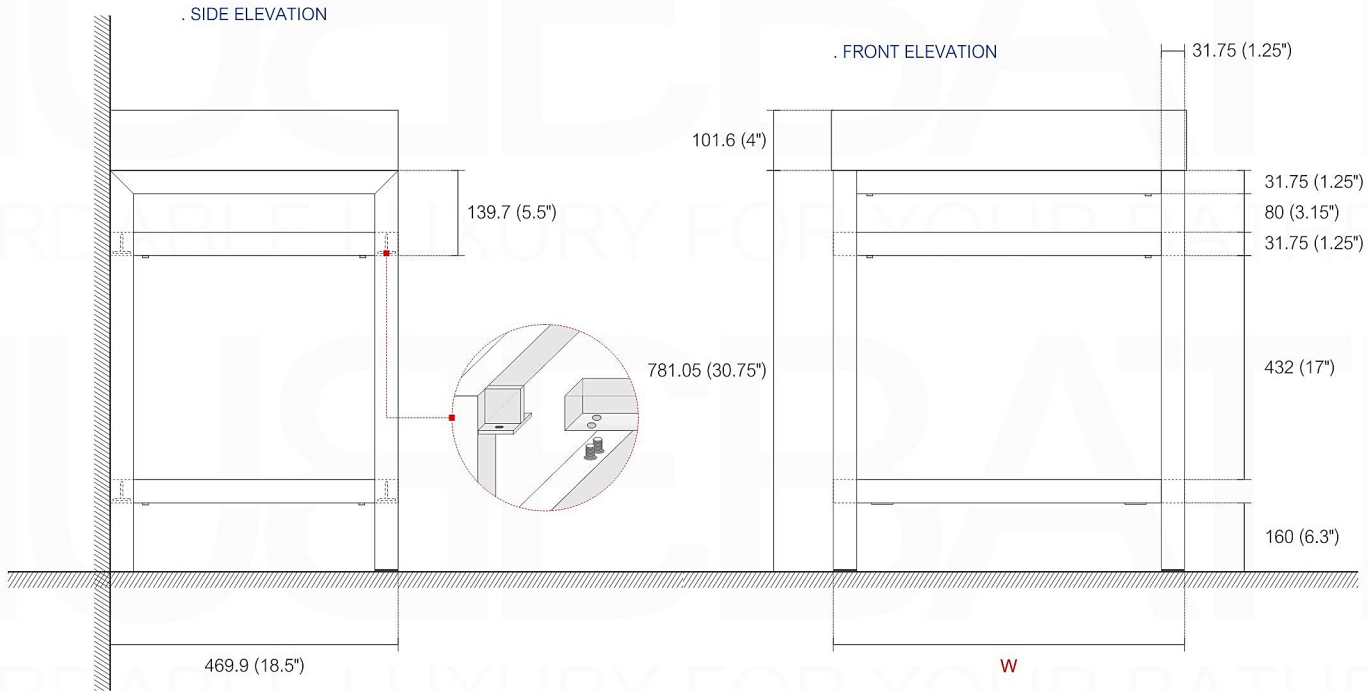

CISCO STAINLESS STEEL VANITY

SKU	Dimensions inches:			Dimensions mm:			Sink
	width	depth	height	width	depth	height	SKU
AC 16	15.75	18.5	30.75	400	469.9	781.05	BSL16
AC 24	23.5	18.5	30.75	597	469.9	781.05	BSL24
AC 30	29.25	18.5	30.75	743	469.9	781.05	BSL30
AC 36	35.5	18.5	30.75	902	469.9	781.05	BSL36
AC 40	39.25	18.5	30.75	997	469.9	781.05	BSL40
AC 48	47	18.5	30.75	1194	469.9	781.05	BSL48
AC 60S	58.75	18.5	30.75	1492	469.9	781.05	BSL60S
AC 60D	58.75	18.5	30.75	1492	469.9	781.05	BSL60D

NOTE: DIMENSIONS AND TECHNICAL DETAILS ARE SUBJECT TO CHANGE WITHOUT NOTICE

NOTE: DIMENSIONS AND TECHNICAL DETAILS ARE SUBJECT TO CHANGE WITHOUT NOTICE

product code
BSL16SINK

Thickness: 9.53 (0.38")

Dimensions:	width	length	height	depth
inches	16.0"	16.0"	4.0"	3.38"
mm	406.4	406.4	101.6	85.73

product code
BSL18SINK

Thickness: 9.53 (0.38")

Dimensions:	width	length	height	depth
inches	18.0"	10.25"	4.0"	3.38"
mm	457.2	257.18	101.6	85.73

product code
BSL24SINK

Thickness: 9.53 (0.38")

Dimensions:	width	length	height	depth
inches	23.63"	18.5"	4.0"	4.0"
mm	600.08	469.9	101.6	101.6

product code
BSL30SINK

Thickness: 9.53 (0.38")

Dimensions:	width	length	height	depth
inches	29.5"	18.5"	4.0"	4.0"
mm	749.3	469.9	101.6	101.6

product code
BSL36SINK

Thickness: 9.53 (0.38")

Dimensions:	width	length	height	depth
inches	35.75"	18.5"	4.0"	4.0"
mm	908.05	469.9	101.6	101.6