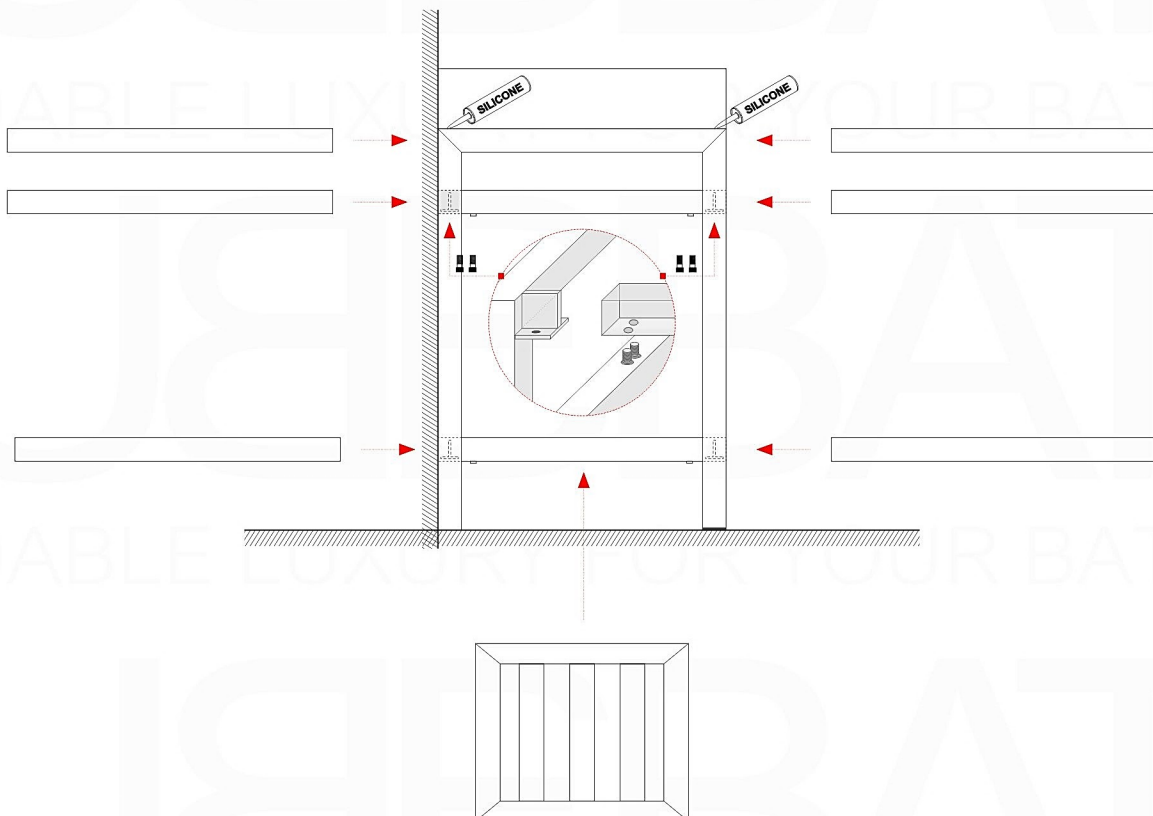

product code
BSL40SINK

Thickness: 9.53 (0.38")

Dimensions:	width	length	height	depth
inches	39.5"	18.5"	4.0"	4.0"
mm	1003.3	469.9	101.6	101.6

product code
BSL48SINK

Thickness: 9.53 (0.38")

Dimensions:	width	length	height	depth
inches	47.25"	18.5"	4.0"	4.0"
mm	1200.15	469.9	101.6	101.6

product code
BSL60SSINK

Thickness: 9.53 (0.38")

Dimensions:	width	length	height	depth
inches	59"	18.5"	4.0"	4.0"
mm	1498.6	469.9	101.6	101.6

product code
BSL60DSINK

Thickness: 9.53 (0.38")

Dimensions:	width	length	height	depth
inches	59"	18.5"	4.0"	3.75"
mm	1498.6	469.9	101.6	95.25

product code
BSL72SINK

Thickness: 9.53 (0.38")

Dimensions:	width	length	height	depth
inches	71.63"	18.5"	4.0"	4.0"
mm	1819.28	469.9	101.6	101.6

product code
BSL80SINK

Thickness: 9.53 (0.38")

Dimensions:	width	length	height	depth
inches	79"	18.5"	4.0"	4.0"
mm	2006.6	469.9	101.6	101.6

How to Install a Cisco Vanity INSTALLATION GUIDE

Tools Required for Assembly

Vanity Installation

1. Remove the plastic protective film.
2. Install all the Parts of the Cabinet.
3. Add a dap of silicone to the corners of the TOP of the Cabinet.
4. Gently position and align Counter top Sink onto Vanity.