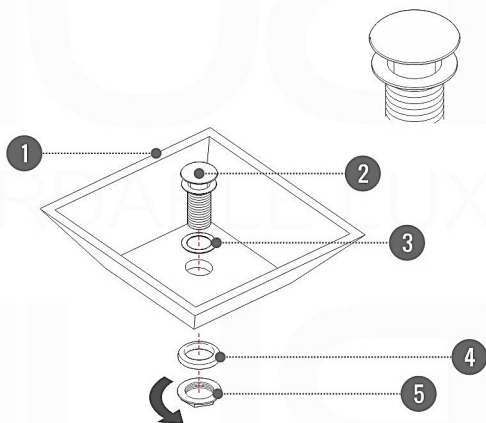

product code
BSL60SSINK

Thickness: 9.53 (0.38")

Dimensions:	width	length	height	depth
inches	59"	18.5"	4.0"	4.0"
mm	1498.6	469.9	101.6	101.6

product code
BSL60DSINK

Thickness: 9.53 (0.38")

Dimensions:	width	length	height	depth
inches	59"	18.5"	4.0"	3.75"
mm	1498.6	469.9	101.6	95.25

product code
BSL72SINK

Thickness: 9.53 (0.38")

Dimensions:	width	length	height	depth
inches	71.63"	18.5"	4.0"	4.0"
mm	1819.28	469.9	101.6	101.6

product code
BSL80SINK

Thickness: 9.53 (0.38")

Dimensions:	width	length	height	depth
inches	79"	18.5"	4.0"	4.0"
mm	2006.6	469.9	101.6	101.6

How to Install a Cisco Vanity INSTALLATION GUIDE

Tools Required for Assembly

Vanity Installation

1. Remove the plastic protective film.
2. Install all the Parts of the Cabinet.
3. Add a dap of silicone to the corners of the TOP of the Cabinet.
4. Gently position and align Counter top Sink onto Vanity.

Pop-Up / P-trap Installation Instructions INSTALLATION GUIDE

FOR SINKS WITHOUT OVERFLOW
#SKU: P101N / P102N

OR

FOR SINKS WITHOUT OVERFLOW
#SKU: P101 / P102