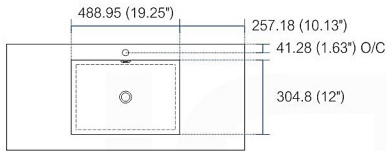

product code
BSL18SINK

Thickness: 9.53 (0.38")

Dimensions:	width	length	height	depth
inches	18.0"	10.25"	4.0"	3.38"
mm	457.2	257.18	101.6	85.73

product code
BSL24SINK

Thickness: 9.53 (0.38")

Dimensions:	width	length	height	depth
inches	23.63"	18.5"	4.0"	4.0"
mm	600.08	469.9	101.6	101.6

product code
BSL30SINK

Thickness: 9.53 (0.38")

Dimensions:	width	length	height	depth
inches	29.5"	18.5"	4.0"	4.0"
mm	749.3	469.9	101.6	101.6

product code
BSL36SINK

Thickness: 9.53 (0.38")

Dimensions:	width	length	height	depth
inches	35.75"	18.5"	4.0"	4.0"
mm	908.05	469.9	101.6	101.6

product code
BSL40SINK

Thickness: 9.53 (0.38")

Dimensions:	width	length	height	depth
inches	39.5"	18.5"	4.0"	4.0"
mm	1003.3	469.9	101.6	101.6

product code
BSL48SINK

Thickness: 9.53 (0.38")

Dimensions:	width	length	height	depth
inches	47.25"	18.5"	4.0"	4.0"
mm	1200.15	469.9	101.6	101.6

product code
BSL60SSINK

Thickness: 9.53 (0.38")

Dimensions:	width	length	height	depth
inches	59"	18.5"	4.0"	4.0"
mm	1498.6	469.9	101.6	101.6

product code
BSL60DSINK

Thickness: 9.53 (0.38")

Dimensions:	width	length	height	depth
inches	59"	18.5"	4.0"	3.75"
mm	1498.6	469.9	101.6	95.25