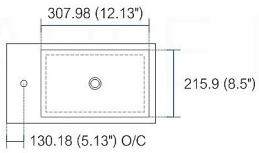

CISCO STAINLESS STEEL VANITY

SKU	Dimensions inches:			Dimensions mm:			Sink
	width	depth	height	width	depth	height	SKU
AC 16	15.75	18.5	30.75	400	469.9	781.05	BSL16
AC 24	23.5	18.5	30.75	597	469.9	781.05	BSL24
AC 30	29.25	18.5	30.75	743	469.9	781.05	BSL30
AC 36	35.5	18.5	30.75	902	469.9	781.05	BSL36
AC 40	39.25	18.5	30.75	997	469.9	781.05	BSL40
AC 48	47	18.5	30.75	1194	469.9	781.05	BSL48
AC 60S	58.75	18.5	30.75	1492	469.9	781.05	BSL60S
AC 60D	58.75	18.5	30.75	1492	469.9	781.05	BSL60D

NOTE: DIMENSIONS AND TECHNICAL DETAILS ARE SUBJECT TO CHANGE WITHOUT NOTICE

NOTE: DIMENSIONS AND TECHNICAL DETAILS ARE SUBJECT TO CHANGE WITHOUT NOTICE

product code
BSL16SINK

Thickness: 9.53 (0.38")

Dimensions:	width	length	height	depth
inches	16.0"	16.0"	4.0"	3.38"
mm	406.4	406.4	101.6	85.73

product code
BSL18SINK

Thickness: 9.53 (0.38")

Dimensions:	width	length	height	depth
inches	18.0"	10.25"	4.0"	3.38"
mm	457.2	257.18	101.6	85.73

product code
BSL24SINK

Thickness: 9.53 (0.38")

Dimensions:	width	length	height	depth
inches	23.63"	18.5"	4.0"	4.0"
mm	600.08	469.9	101.6	101.6

product code
BSL30SINK

Thickness: 9.53 (0.38")

Dimensions:	width	length	height	depth
inches	29.5"	18.5"	4.0"	4.0"
mm	749.3	469.9	101.6	101.6

product code
BSL36SINK

Thickness: 9.53 (0.38")

Dimensions:	width	length	height	depth
inches	35.75"	18.5"	4.0"	4.0"
mm	908.05	469.9	101.6	101.6