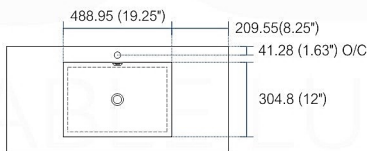

NOTE: DIMENSIONS AND TECHNICAL DETAILS ARE SUBJECT TO CHANGE WITHOUT NOTICE

NOTE: DIMENSIONS AND TECHNICAL DETAILS ARE SUBJECT TO CHANGE WITHOUT NOTICE

product code
BSL16SINK

Thickness: 9.53 (0.38")

Dimensions:	width	length	height	depth
inches	16.0"	16.0"	4.0"	3.38"
mm	406.4	406.4	101.6	85.73

product code
BSL18SINK

Thickness: 9.53 (0.38")

Dimensions:	width	length	height	depth
inches	18.0"	10.25"	4.0"	3.38"
mm	457.2	257.18	101.6	85.73

product code
BSL24SINK

Thickness: 9.53 (0.38")

Dimensions:	width	length	height	depth
inches	23.63"	18.5"	4.0"	4.0"
mm	600.08	469.9	101.6	101.6

product code
BSL30SINK

Thickness: 9.53 (0.38")

Dimensions:	width	length	height	depth
inches	29.5"	18.5"	4.0"	4.0"
mm	749.3	469.9	101.6	101.6

product code
BSL36SINK

Thickness: 9.53 (0.38")

Dimensions:	width	length	height	depth
inches	35.75"	18.5"	4.0"	4.0"
mm	908.05	469.9	101.6	101.6

product code
BSL40SINK

Thickness: 9.53 (0.38")

Dimensions:	width	length	height	depth
inches	39.5"	18.5"	4.0"	4.0"
mm	1003.3	469.9	101.6	101.6

product code
BSL48SINK

Thickness: 9.53 (0.38")

Dimensions:	width	length	height	depth
inches	47.25"	18.5"	4.0"	4.0"
mm	1200.15	469.9	101.6	101.6