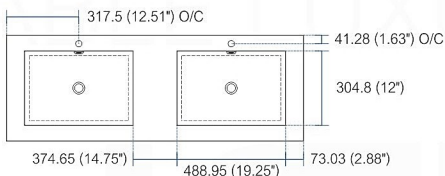

product code
BSL30SINK

Thickness: 9.53 (0.38")

Dimensions:	width	length	height	depth
inches	29.5"	18.5"	4.0"	4.0"
mm	749.3	469.9	101.6	101.6

product code
BSL36SINK

Thickness: 9.53 (0.38")

Dimensions:	width	length	height	depth
inches	35.75"	18.5"	4.0"	4.0"
mm	908.05	469.9	101.6	101.6

product code
BSL40SINK

Thickness: 9.53 (0.38")

Dimensions:	width	length	height	depth
inches	39.5"	18.5"	4.0"	4.0"
mm	1003.3	469.9	101.6	101.6

product code
BSL48SINK

Thickness: 9.53 (0.38")

Dimensions:	width	length	height	depth
inches	47.25"	18.5"	4.0"	4.0"
mm	1200.15	469.9	101.6	101.6

product code
BSL60SSINK

Thickness: 9.53 (0.38")

Dimensions:	width	length	height	depth
inches	59"	18.5"	4.0"	4.0"
mm	1498.6	469.9	101.6	101.6

product code
BSL60DSINK

Thickness: 9.53 (0.38")

Dimensions:	width	length	height	depth
inches	59"	18.5"	4.0"	3.75"
mm	1498.6	469.9	101.6	95.25

product code
BSL72SINK

Thickness: 9.53 (0.38")

Dimensions:	width	length	height	depth
inches	71.63"	18.5"	4.0"	4.0"
mm	1819.28	469.9	101.6	101.6

product code
BSL80SINK

Thickness: 9.53 (0.38")

Dimensions:	width	length	height	depth
inches	79"	18.5"	4.0"	4.0"
mm	2006.6	469.9	101.6	101.6