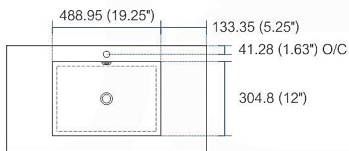

NOTE: DIMENSIONS AND TECHNICAL DETAILS ARE SUBJECT TO CHANGE WITHOUT NOTICE

NOTE: DIMENSIONS AND TECHNICAL DETAILS ARE SUBJECT TO CHANGE WITHOUT NOTICE

product code
BSL16SINK

Thickness: 9.53 (0.38")

Dimensions:	width	length	height	depth
inches	16.0"	16.0"	4.0"	3.38"
mm	406.4	406.4	101.6	85.73

product code
BSL18SINK

Thickness: 9.53 (0.38")

Dimensions:	width	length	height	depth
inches	18.0"	10.25"	4.0"	3.38"
mm	457.2	257.18	101.6	85.73

product code
BSL24SINK

Thickness: 9.53 (0.38")

Dimensions:	width	length	height	depth
inches	23.63"	18.5"	4.0"	4.0"
mm	600.08	469.9	101.6	101.6

product code
BSL30SINK

Thickness: 9.53 (0.38")

Dimensions:	width	length	height	depth
inches	29.5"	18.5"	4.0"	4.0"
mm	749.3	469.9	101.6	101.6

product code
BSL36SINK

Thickness: 9.53 (0.38")

Dimensions:	width	length	height	depth
inches	35.75"	18.5"	4.0"	4.0"
mm	908.05	469.9	101.6	101.6

product code
BSL40SINK

Thickness: 9.53 (0.38")

Dimensions:	width	length	height	depth
inches	39.5"	18.5"	4.0"	4.0"
mm	1003.3	469.9	101.6	101.6

product code
BSL48SINK

Thickness: 9.53 (0.38")

Dimensions:	width	length	height	depth
inches	47.25"	18.5"	4.0"	4.0"
mm	1200.15	469.9	101.6	101.6