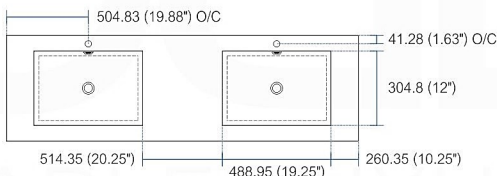

product code
BSL30SINK

Thickness: 9.53 (0.38")

Dimensions:	width	length	height	depth
inches	29.5"	18.5"	4.0"	4.0"
mm	749.3	469.9	101.6	101.6

product code
BSL36SINK

Thickness: 9.53 (0.38")

Dimensions:	width	length	height	depth
inches	35.75"	18.5"	4.0"	4.0"
mm	908.05	469.9	101.6	101.6

product code
BSL40SINK

Thickness: 9.53 (0.38")

Dimensions:	width	length	height	depth
inches	39.5"	18.5"	4.0"	4.0"
mm	1003.3	469.9	101.6	101.6

product code
BSL48SINK

Thickness: 9.53 (0.38")

Dimensions:	width	length	height	depth
inches	47.25"	18.5"	4.0"	4.0"
mm	1200.15	469.9	101.6	101.6

product code
BSL60SSINK

Thickness: 9.53 (0.38")

Dimensions:	width	length	height	depth
inches	59"	18.5"	4.0"	4.0"
mm	1498.6	469.9	101.6	101.6

product code
BSL60DSINK

Thickness: 9.53 (0.38")

Dimensions:	width	length	height	depth
inches	59"	18.5"	4.0"	3.75"
mm	1498.6	469.9	101.6	95.25

product code
BSL72SINK

Thickness: 9.53 (0.38")

Dimensions:	width	length	height	depth
inches	71.63"	18.5"	4.0"	4.0"
mm	1819.28	469.9	101.6	101.6

product code
BSL80SINK

Thickness: 9.53 (0.38")

Dimensions:	width	length	height	depth
inches	79"	18.5"	4.0"	4.0"
mm	2006.6	469.9	101.6	101.6