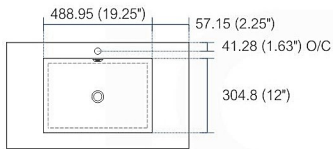

CISCO STAINLESS STEEL VANITY

SKU	Dimensions inches:			Dimensions mm:			Sink
	width	depth	height	width	depth	height	SKU
AC 16	15.75	18.5	30.75	400	469.9	781.05	BSL16
AC 24	23.5	18.5	30.75	597	469.9	781.05	BSL24
AC 30	29.25	18.5	30.75	743	469.9	781.05	BSL30
AC 36	35.5	18.5	30.75	902	469.9	781.05	BSL36
AC 40	39.25	18.5	30.75	997	469.9	781.05	BSL40
AC 48	47	18.5	30.75	1194	469.9	781.05	BSL48
AC 60S	58.75	18.5	30.75	1492	469.9	781.05	BSL60S
AC 60D	58.75	18.5	30.75	1492	469.9	781.05	BSL60D

NOTE: DIMENSIONS AND TECHNICAL DETAILS ARE SUBJECT TO CHANGE WITHOUT NOTICE

NOTE: DIMENSIONS AND TECHNICAL DETAILS ARE SUBJECT TO CHANGE WITHOUT NOTICE

product code
BSL16SINK

Thickness: 9.53 (0.38")

Dimensions:	width	length	height	depth
inches	16.0"	16.0"	4.0"	3.38"
mm	406.4	406.4	101.6	85.73

product code
BSL18SINK

Thickness: 9.53 (0.38")

Dimensions:	width	length	height	depth
inches	18.0"	10.25"	4.0"	3.38"
mm	457.2	257.18	101.6	85.73

product code
BSL24SINK

Thickness: 9.53 (0.38")

Dimensions:	width	length	height	depth
inches	23.63"	18.5"	4.0"	4.0"
mm	600.08	469.9	101.6	101.6

product code
BSL30SINK

Thickness: 9.53 (0.38")

Dimensions:	width	length	height	depth
inches	29.5"	18.5"	4.0"	4.0"
mm	749.3	469.9	101.6	101.6

product code
BSL36SINK

Thickness: 9.53 (0.38")

Dimensions:	width	length	height	depth
inches	35.75"	18.5"	4.0"	4.0"
mm	908.05	469.9	101.6	101.6