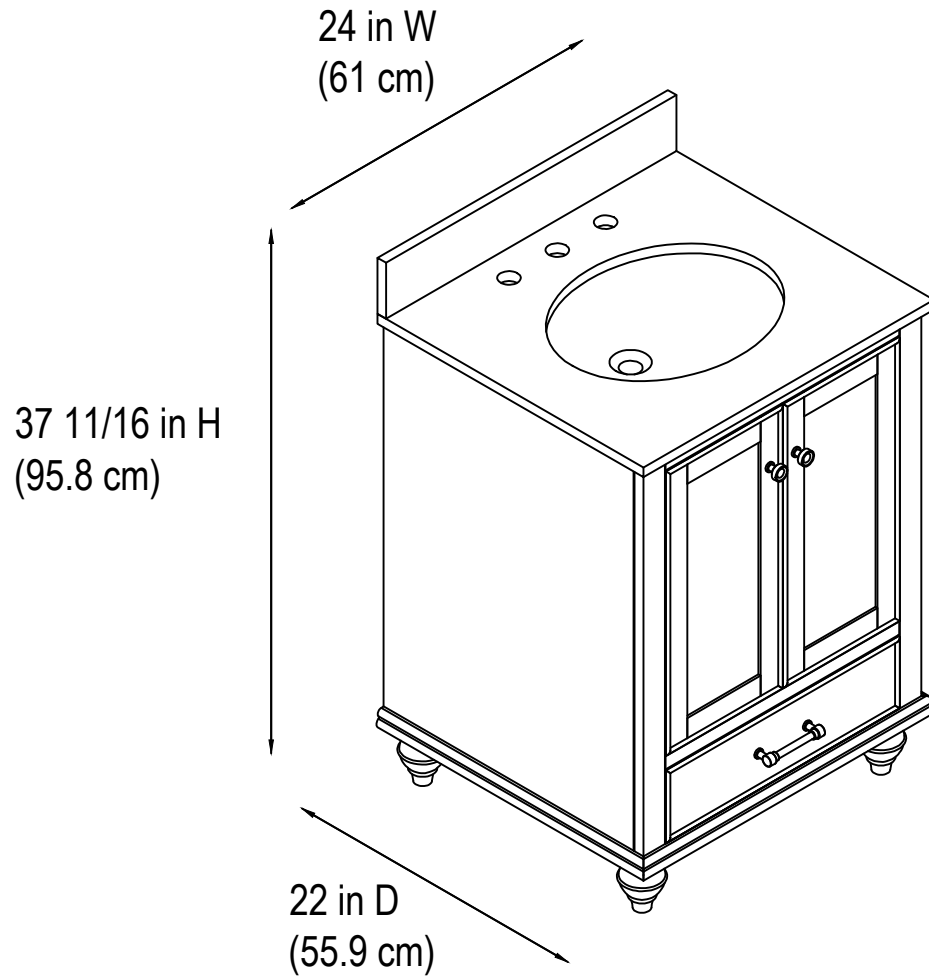

## 24" Bathroom Vanity

24 in. W x 22 in.D x 37 11/16 in.H  
(61 cm x 55.9 cm x 95.8 cm)

## Top View

## Back View