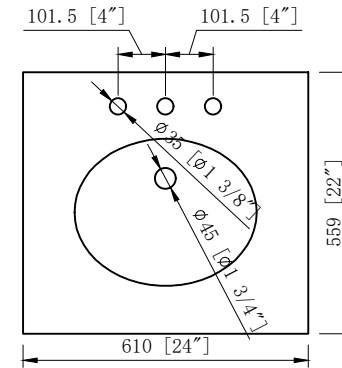

## 24" Bathroom Vanity

24 in. W x 22 in.D x 37 11/16 in.H  
(61 cm x 55.9 cm x 95.8 cm)

## Top View

## Back View