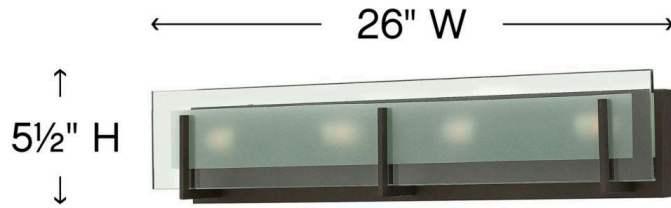

# LATITUDE

### FOUR LIGHT VANITY

Latitude is contemporary and sleek, finding its true beauty in the minimalist design. The slim glass panel features rectangular etching while the subtle, split fork frames add understated architectural style.

DETAILS	
FINISH:	Oil Rubbed Bronze
MATERIAL:	Steel
GLASS:	Inside-Etched Clear Panel

DIMENSIONS	
WIDTH:	26"
HEIGHT:	5.5"
WEIGHT:	8.5lb
BACK PLATE:	25"W X 4.75"H
EXTENSION:	4"
TOP TO OUTLET:	3.25"

LIGHT SOURCE	
LIGHT SOURCE:	Socket
WATTAGE:	4-60w G-9 *Included
VOLTAGE:	120v

#### PRODUCT DETAILS:

- Mounting hardware is hidden on the backplate to ensure a clean silhouette
- This fixture must be installed with shades/glass facing up toward the ceiling.
- Suitable for use in damp locations as defined by NEC and CEC. Meets United States UL Underwriters Laboratories & CSA Canadian Standards Association Product Safety Standards
- Fixture is ADA compliant and adheres to the standards and guidelines listed by the Americans with Disabilities Act
- Bold lines and a clean, minimalist style creates a modern look
- Bold and robust dark bronze finish