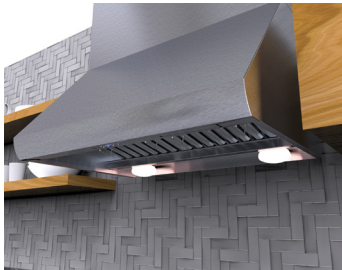

PLJW 109

| | |
|-----------------|---------------------------------|
| Sizes Available | 30 36 42 48 54 60 |
| Ductless Option | Yes |
| Vent size | 8" |
| Airflow (CFM) | 1000 2000 Max |
| Lighting | 2-3 LED Lights |
| Noise (Sones) | 7.0 Max |
| Voltage | 110v |
| Blower | Single or Dual 1000 CFM Blowers |
| Speeds | 4 |
| Controls | Push Button Panel |

The PLJW 109 looks and works perfectly as either a wall hood or in an under cabinet hood application. This hood is available in a complete range of sizes and have powerful 1000 or 2000 CFM blowers to manage all of your cooking requirements. With durable and easy to clean baffle filters, LED lights and a push button panel, the PLJW 109 is efficient, stylish, and easy to use.