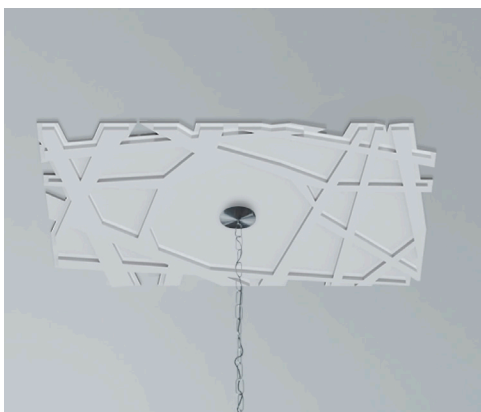

# NOVO PVC CONTEMPORARY CEILING MEDALLION

ITEM NO.

**CMPNO**

INSIDE DIAMETER

WIDTH

FRONT VIEW

HEIGHT

PROJECTION

SIDE VIEW

WIDTH

**10" - 40"**

HEIGHT

**6 5/8" - 26 5/8"**

INSIDE  
DIAMETER

**0" - 7"**

PROJECTION

**1"**

**CONSTRUCTION:** Expanded Cellular PVC

**USAGE:** Commercial or residential walls & ceilings.  
Suitable for areas exposed to water or for  
outdoor applications.

**INSTALLATION:** Glue and small brad nails.  
(See instruction guidelines.)