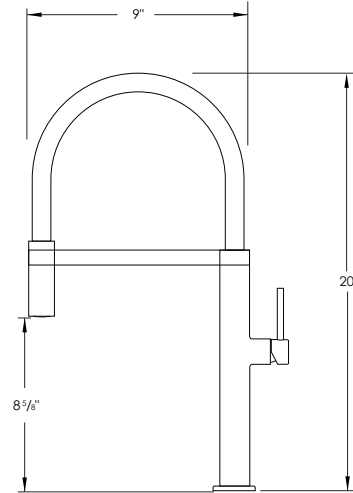

CARPI K-140

PULL OUT WITH DUAL FUNCTION
KITCHEN FAUCET

DIMENSIONS

RECOMMENDED ACCESSORIES

HANDLE TYPE

LEVER

NUMBER OF HANDLE

1

CARTRIDGE MODEL

Kerox®

SIZE: 25mm
STYLE: LEVER

SPRAY SETTINGS

SPRAY WATER FLOW / AERATED STREAM

SPOUT HOSE COLOURS

BLACK (S)

RED (R)

WHITE (W)

PRODUCT DIMENSIONS

Faucet Height (in) 20"

Spout Height (in) 8 5/8"

Spout Reach (in) 9"

CONFIGURATION

1-HOLE

3-HOLES

BLANC (W)

DIMENSIONS DU PRODUIT

Hauteur du robinet (po) 20"

Hauteur du bec (po) 8 5/8"

Portée du bec (po) 9"

CONFIGURATION

1-TROU

3-TROUS