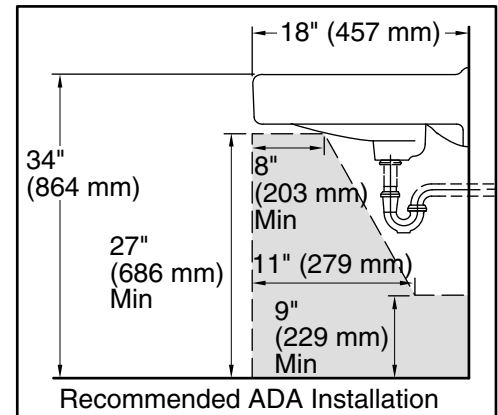

## Technical Information

All product dimensions are nominal.

Bowl configuration: Single  
Installation: Wall-mount  
Bowl area (Center): Length: 18" (457 mm)  
Width: 13" (330 mm)  
With overflow: Yes  
Water depth: 4-7/8" (124 mm)