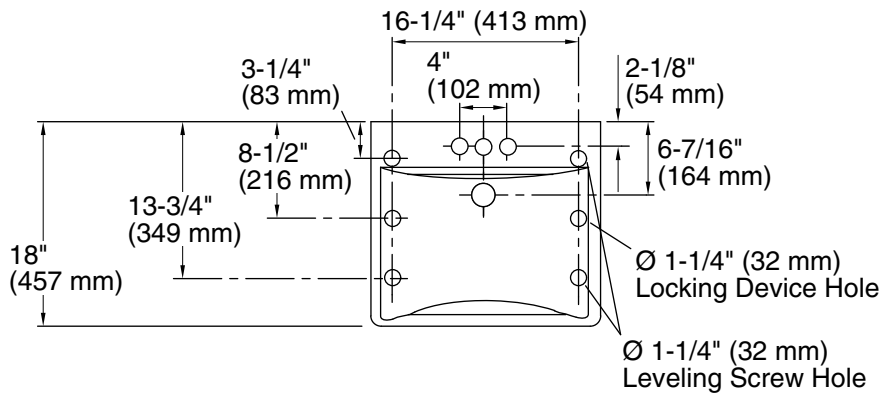

## Features

- Made from premium materials that withstand high-volume usage.
- 20" (508 mm) x 18" (457 mm).
- Faucet not included.
- Drilled for concealed arm carrier.

## Technical Information

All product dimensions are nominal.

Bowl configuration: Single  
Installation: Wall-mount  
Bowl area (Center): Length: 18" (457 mm)  
Width: 13" (330 mm)  
With overflow: Yes  
Water depth: 4-7/8" (124 mm)

Number of deck holes: 3  
Faucet hole spacing: 4" (102 mm)  
Faucet hole(s): 1-3/8" (35 mm)  
Soap/Lotion hole: 1-1/4" (32 mm)  
Drain hole: 1-3/4" (44 mm)