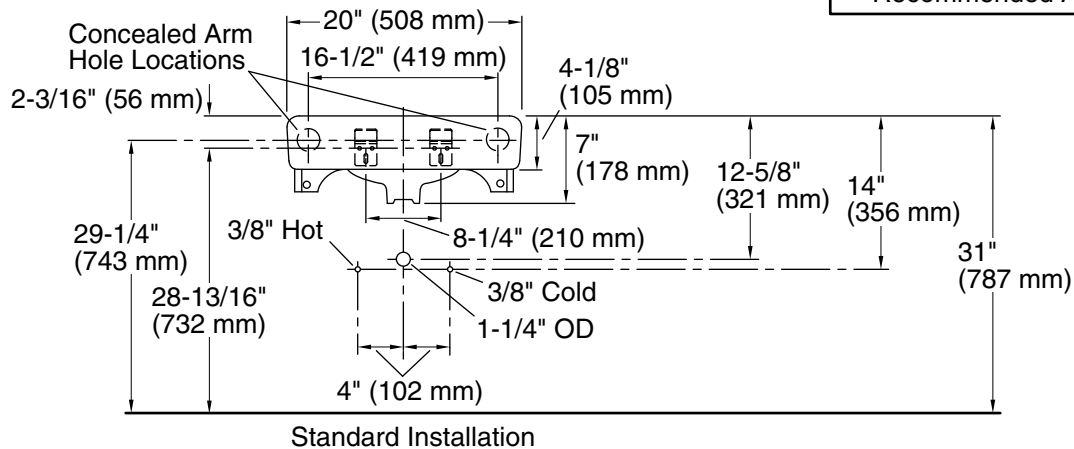

## Features

- Made from premium materials that withstand high-volume usage.
- 20" (508 mm) x 18" (457 mm).
- Faucet not included.
- Drilled for concealed arm carrier.

## Technical Information

All product dimensions are nominal.

Bowl configuration: Single  
Installation: Wall-mount  
Bowl area (Center): Length: 18" (457 mm)  
Width: 13" (330 mm)  
With overflow: Yes  
Water depth: 4-7/8" (124 mm)

Number of deck holes: 3  
Faucet hole spacing: 4" (102 mm)  
Faucet hole(s): 1-3/8" (35 mm)  
Soap/Lotion hole: 1-1/4" (32 mm)  
Drain hole: 1-3/4" (44 mm)