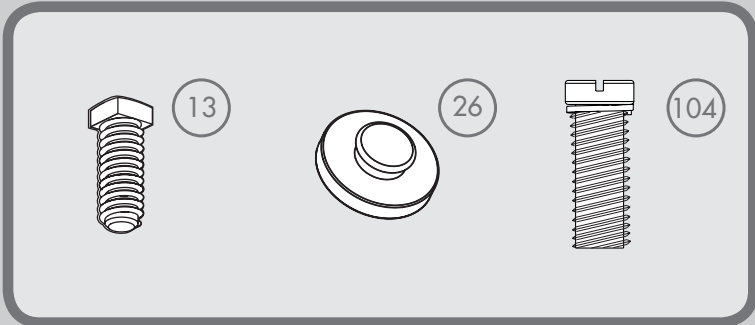

Pre-installed Parts

Included Accessories

Item# in Parts List

Spare Parts Bag

Hardware drawn to scale
For your convenience, you may receive extra fasteners.

Parts List	MODEL #	59151	59152	59284	59285	
	DRAWING #	K5860-01	K5860-02	K5860-03	K5860-04	
	Weight ±2 lbs	16.1 lbs (7.3 kg)	16.1 lbs (7.3 kg)	16.1 lbs (7.3 kg)	16.1 lbs (7.3 kg)	
	FINISH	Fresh White	Pewter	Fresh White	Noble Bronze	
Item#	Item Name	Qty.	Part#	Part#	Part#	Part#
1	Hanging System Kit	1	K5543-01	K5543-01	K5543-01	K5543-01
5	Ceiling Bracket	1				
7	Canopy	1				
13	Setscrew	1				
18	Canopy Screw	3				
20	Wood Screw 3"	2				
24	Flat Washer	2				
26	Mounting Isolator	4				
28	Wire Connector	4				
30	Hanger Pipe	1				
50	Hardware Kit	1	K5860-00-860	K5860-00-861	K5860-00-862	K5860-00-863
52	Blade Washer	10				
53	Machine Screw 6-32	6				
76	Light Kit Assembly	1	K5871-01	K5871-01	K5871-01	K5871-01
80	Globe	1	K5870-01-045	K5870-01-045	K5870-01-045	K5870-01-045
98	Blade Set	1	K5866-03-348	K5866-03-348	K5866-03-309	K5866-03-450
104	Blade Iron Armature Screw	10	K0064-11	K0064-11	K0064-11	K0064-11
106	Remote Receiver Assembly	1	K2431-13	K2431-13	K2431-13	K2431-13
108	Remote Control	1	G1764-02	G1764-02	G1764-02	G1764-02
109	Wall Plate Screw	4	K0651-03	K0651-03	K0651-03	K0651-03
110	Wall Plate	1	G2267-01	G2267-01	G2267-01	G2267-01
124	Downrod Assembly	1	K0071-05	K0071-05	K0071-05	K0071-05
125	Adapter Cover	1	K5863-01	K5863-01	K5863-01	K5863-01
136	Upper Switch Housing	1	K5868-01	K5868-01	K5868-01	K5868-01
140	Balance Kit	1	K0118-01	K0118-01	K0118-01	K0118-01