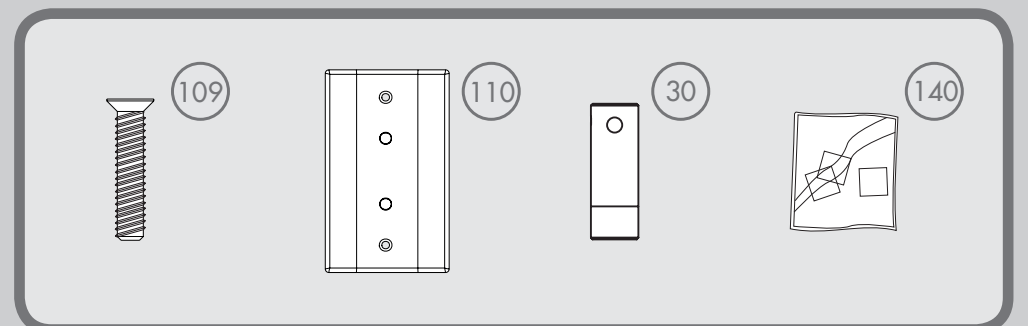

Pre-installed Parts

Included Accessories

Item# in Parts List

Spare Parts Bag

Hardware drawn to scale
For your convenience, you may receive extra fasteners.

Parts List	MODEL #	59151	59152	59284	59285	
	DRAWING #	K5860-01	K5860-02	K5860-03	K5860-04	
	Weight ±2 lbs	16.1 lbs (7.3 kg)	16.1 lbs (7.3 kg)	16.1 lbs (7.3 kg)	16.1 lbs (7.3 kg)	
	FINISH	Fresh White	Pewter	Fresh White	Noble Bronze	
Item#	Item Name	Qty.	Part#	Part#	Part#	Part#
1	Hanging System Kit	1	K5543-01	K5543-01	K5543-01	K5543-01
5	Ceiling Bracket	1				
7	Canopy	1				
13	Setscrew	1				
18	Canopy Screw	3				
20	Wood Screw 3"	2				
24	Flat Washer	2				
26	Mounting Isolator	4				
28	Wire Connector	4				
30	Hanger Pipe	1				
50	Hardware Kit	1	K5860-00-860	K5860-00-861	K5860-00-862	K5860-00-863
52	Blade Washer	10				
53	Machine Screw 6-32	6				
76	Light Kit Assembly	1	K5871-01	K5871-01	K5871-01	K5871-01
80	Globe	1	K5870-01-045	K5870-01-045	K5870-01-045	K5870-01-045
98	Blade Set	1	K5866-03-348	K5866-03-348	K5866-03-309	K5866-03-450
104	Blade Iron Armature Screw	10	K0064-11	K0064-11	K0064-11	K0064-11
106	Remote Receiver Assembly	1	K2431-13	K2431-13	K2431-13	K2431-13
108	Remote Control	1	G1764-02	G1764-02	G1764-02	G1764-02
109	Wall Plate Screw	4	K0651-03	K0651-03	K0651-03	K0651-03
110	Wall Plate	1	G2267-01	G2267-01	G2267-01	G2267-01
124	Downrod Assembly	1	K0071-05	K0071-05	K0071-05	K0071-05
125	Adapter Cover	1	K5863-01	K5863-01	K5863-01	K5863-01
136	Upper Switch Housing	1	K5868-01	K5868-01	K5868-01	K5868-01
140	Balance Kit	1	K0118-01	K0118-01	K0118-01	K0118-01