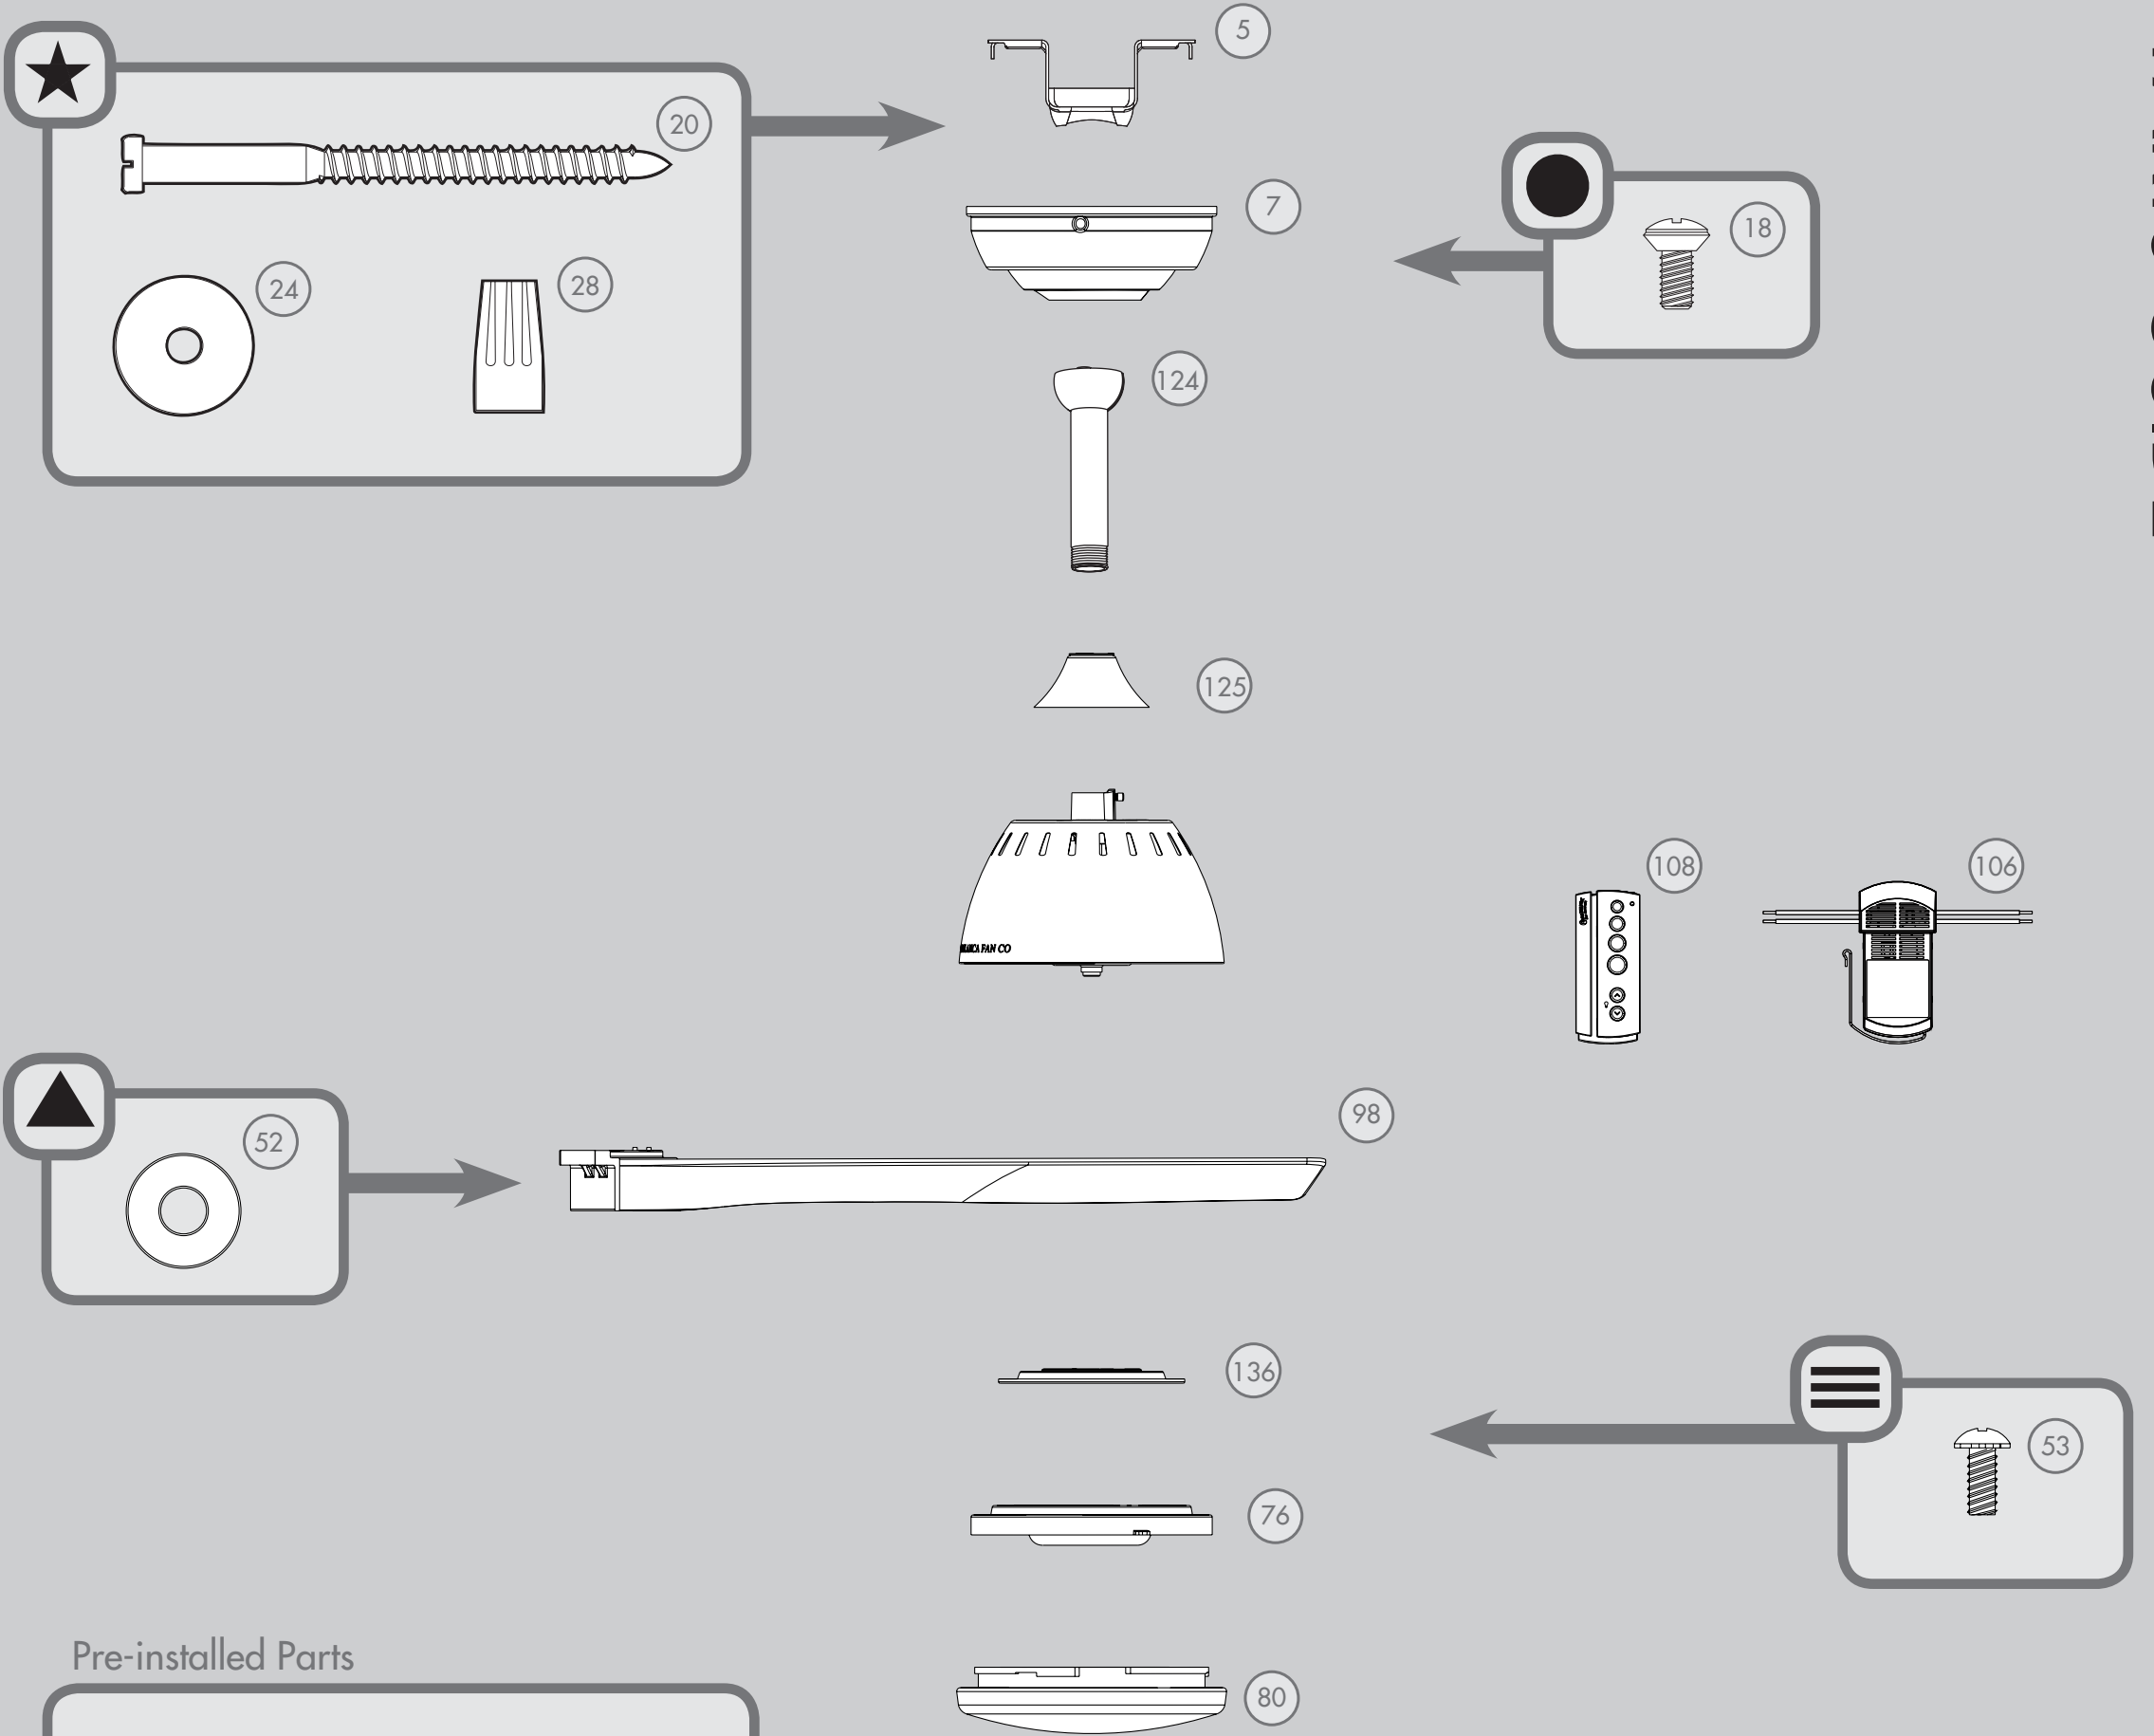

Pre-installed Parts

Included Accessories

Item# in Parts List

Spare Parts Bag

Hardware drawn to scale
For your convenience, you may receive extra fasteners.

Parts List	MODEL #	59151	59152	59284	59285	
	DRAWING #	K5860-01	K5860-02	K5860-03	K5860-04	
	Weight ±2 lbs	16.1 lbs (7.3 kg)	16.1 lbs (7.3 kg)	16.1 lbs (7.3 kg)	16.1 lbs (7.3 kg)	
	FINISH	Fresh White	Pewter	Fresh White	Noble Bronze	
Item#	Item Name	Qty.	Part#	Part#	Part#	Part#
1	Hanging System Kit	1	K5543-01	K5543-01	K5543-01	K5543-01
5	Ceiling Bracket	1				
7	Canopy	1				
13	Setscrew	1				
18	Canopy Screw	3				
20	Wood Screw 3"	2				
24	Flat Washer	2				
26	Mounting Isolator	4				
28	Wire Connector	4				
30	Hanger Pipe	1				
50	Hardware Kit	1	K5860-00-860	K5860-00-861	K5860-00-862	K5860-00-863
52	Blade Washer	10				
53	Machine Screw 6-32	6				
76	Light Kit Assembly	1	K5871-01	K5871-01	K5871-01	K5871-01
80	Globe	1	K5870-01-045	K5870-01-045	K5870-01-045	K5870-01-045
98	Blade Set	1	K5866-03-348	K5866-03-348	K5866-03-309	K5866-03-450
104	Blade Iron Armature Screw	10	K0064-11	K0064-11	K0064-11	K0064-11
106	Remote Receiver Assembly	1	K2431-13	K2431-13	K2431-13	K2431-13
108	Remote Control	1	G1764-02	G1764-02	G1764-02	G1764-02
109	Wall Plate Screw	4	K0651-03	K0651-03	K0651-03	K0651-03
110	Wall Plate	1	G2267-01	G2267-01	G2267-01	G2267-01
124	Downrod Assembly	1	K0071-05	K0071-05	K0071-05	K0071-05
125	Adapter Cover	1	K5863-01	K5863-01	K5863-01	K5863-01
136	Upper Switch Housing	1	K5868-01	K5868-01	K5868-01	K5868-01
140	Balance Kit	1	K0118-01	K0118-01	K0118-01	K0118-01