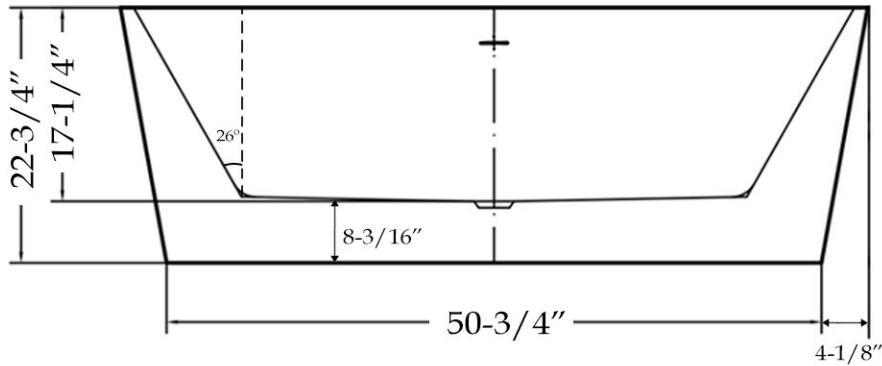

## Double End Freestanding Tub by Randolph Morris

Item #: RMBP03-60

Volume: 56 gal      Weight: 84 lbs

All products and specifications are subject to change without notice. Randolph Morris is not responsible for typographical and/or dimensional errors. Typographical errors are subject to correction.

Note: Rough-in dimensions may vary +/- 1/2" and are subject to change. No responsibility is assumed by Randolph Morris.