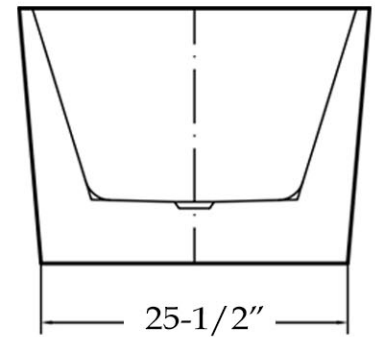

## Double End Freestanding Tub by Randolph Morris

Item #: RMBP03-60

Volume: 56 gal      Weight: 84 lbs

All products and specifications are subject to change without notice. Randolph Morris is not responsible for typographical and/or dimensional errors. Typographical errors are subject to correction.

Note: Rough-in dimensions may vary +/- 1/2" and are subject to change. No responsibility is assumed by Randolph Morris.