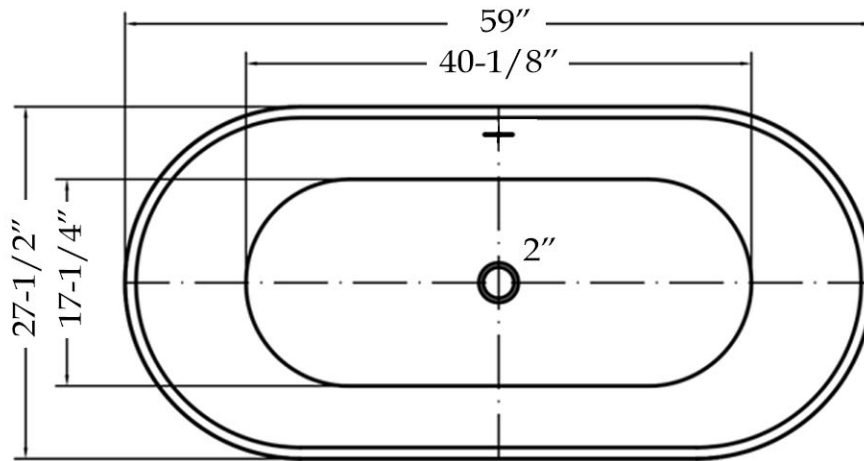

## Double End Freestanding Tub by Randolph Morris

Item #: RMBP03-60

Volume: 56 gal      Weight: 84 lbs

All products and specifications are subject to change without notice. Randolph Morris is not responsible for typographical and/or dimensional errors. Typographical errors are subject to correction.

Note: Rough-in dimensions may vary +/- 1/2" and are subject to change. No responsibility is assumed by Randolph Morris.