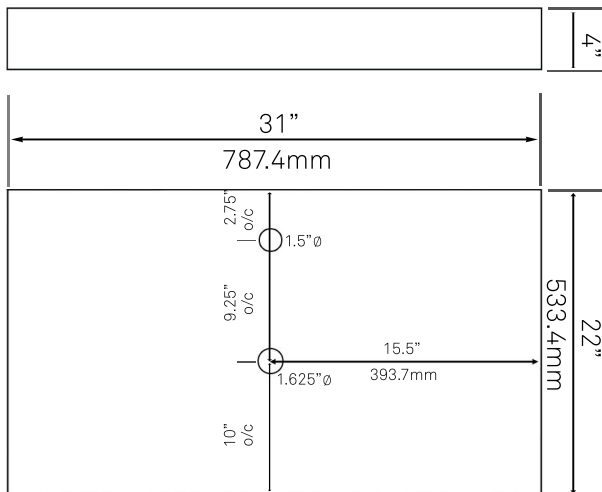

30-in Bath Vanity with Carrara Marble Counter, Backsplash & Handles - NOBV-30CM-CARBN

Requested By: _____

Specific Features: _____

STANDARD SPECIFICATIONS:

- 30-inch bathroom vanity in café mocha
- Carrara marble counter
- Includes: handles, countertop, backsplash and vanity
- Vanity constructed of solid wood and veneer
- Thick ¾-inch side panels
- Freestanding installation
- Back wall cut-out: 8" x 11"
- Backsplash: 31" x 4" x .75"
- Vanity comes fully assembled; countertop, backsplash & handles need to be assembled
- Tip-resistant strap included

WARRANTY:

Limited lifetime warranty

- See www.Novatto.com for details

COORDINATING ACCESSORIES:

- NVMR-3036CM matching mirror
- See other options for different natural stone countertops & backsplash

NOTES

Novatto reserves the right (1) to make changes in materials and specifications, and (2) to change or discontinue models, both without notice or obligation. Dimensions are for reference only, see www.Novatto.com for finish options and product availability.