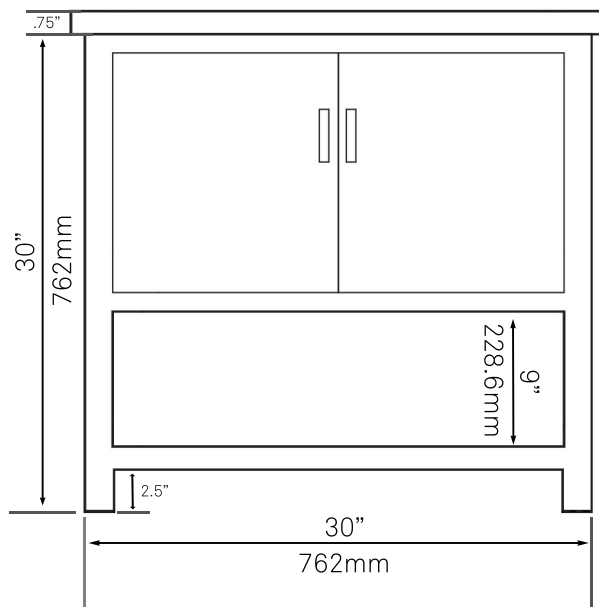

30-in Bath Vanity with Carrara Marble Counter, Backsplash & Handles - NOBV-30CM-CARBN

Requested By: _____

Specific Features: _____

STANDARD SPECIFICATIONS:

- 30-inch bathroom vanity in café mocha
- Carrara marble counter
- Includes: handles, countertop, backsplash and vanity
- Vanity constructed of solid wood and veneer
- Thick ¾-inch side panels
- Freestanding installation
- Back wall cut-out: 8" x 11"
- Backsplash: 31" x 4" x .75"
- Vanity comes fully assembled; countertop, backsplash & handles need to be assembled
- Tip-resistant strap included

WARRANTY:

Limited lifetime warranty

- See www.Novatto.com for details

COORDINATING ACCESSORIES:

- NVMR-3036CM matching mirror
- See other options for different natural stone countertops & backsplash

NOTES

Novatto reserves the right (1) to make changes in materials and specifications, and (2) to change or discontinue models, both without notice or obligation. Dimensions are for reference only, see www.Novatto.com for finish options and product availability.