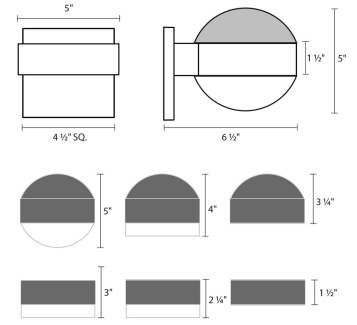

Project:

REALS Downlight LED Sconce Spec Sheet

SKU: 7300.PC.FW.98-WL Learn more at:
<https://sonnemanlight.com/real-downlight-led-sconce>

Description: Consider the possibilities of the nearly unlimited opportunities to configure REALS sconces, with lenses and caps, for a variety of LED illuminating possibilities. Also available as a [Up/Down Sconce](#), [Surface Mount](#), [Bollard](#), and [Double Bollard](#).

Type #:

Dimensions

Height:	2.5"
Width:	5"
Extends:	6.5"
Minimum Extension:	6.5"
Maximum Extension:	6.5"
Canopy/Backplate/Base Width:	4.5
Canopy/Backplate/Base Depth:	0.5
Canopy/Backplate/Base Height:	4.5

Installation

Installation:	Licensed electrician required
Installation Orientation:	Vertical

Shipping

Carton 1 L x W x H:	9" X 10" X 9"
Carton 1 Gross Weight:	4 LBS
Fixture Weight:	3

Shade

Lens Type:	Plate Cap and White Cylinder Lens
Shade 1 Material:	Frosted White Polycarbonate