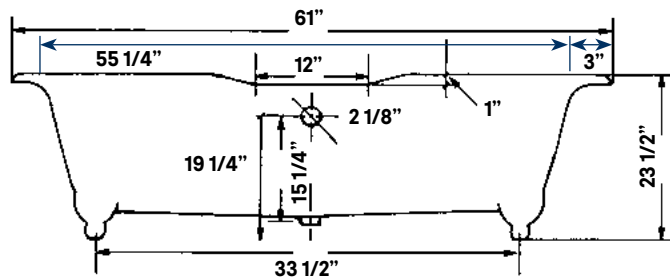

## Regal Cast Iron Bath

#2126 | 61" L x 31" W x 24" H  
280 lbs, 45 gallons

Cheviot Products' cast iron bathtubs are hand-made in Europe with the finest materials. Fired with a thick coating of AA grade titanium-based enamel for unparalleled hardness and non-porosity, the extremely durable surface is easy to clean and resistant to stains, bacteria and other microbes. Cast iron also keeps your bath warm for the longest possible time.

**Note**  
Rough-in dimensions may vary +/- 1/2" and are subject to change. No responsibility is assumed by Cheviot Products Inc. One Year Limited Warranty against manufacturer's defects.

\*8 1/2" C.C. waste/overflow to drain  
Top center of overflow to floor 19 1/4"