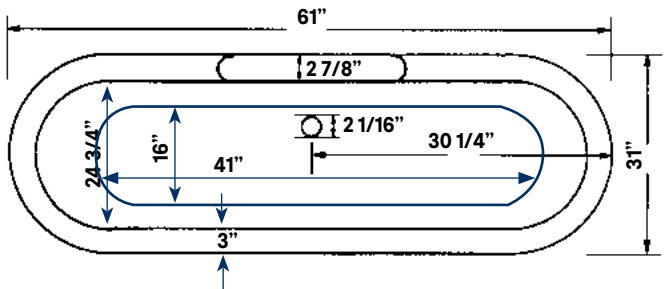

## Regal Cast Iron Bath

#2126 | 61" L x 31" W x 24" H  
280 lbs, 45 gallons

Cheviot Products' cast iron bathtubs are hand-made in Europe with the finest materials. Fired with a thick coating of AA grade titanium-based enamel for unparalleled hardness and non-porosity, the extremely durable surface is easy to clean and resistant to stains, bacteria and other microbes. Cast iron also keeps your bath warm for the longest possible time.

**Note**  
Rough-in dimensions may vary +/- 1/2" and are subject to change. No responsibility is assumed by Cheviot Products Inc. One Year Limited Warranty against manufacturer's defects.

\*8 1/2" C.C. waste/overflow to drain  
Top center of overflow to floor 19 1/4"