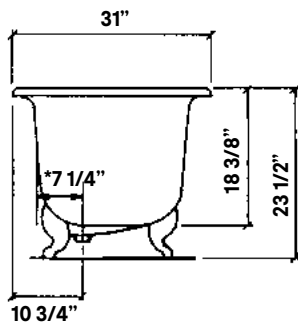

## Regal Cast Iron Bath

#2126 | 61" L x 31" W x 24" H  
280 lbs, 45 gallons

Cheviot Products' cast iron bathtubs are hand-made in Europe with the finest materials. Fired with a thick coating of AA grade titanium-based enamel for unparalleled hardness and non-porosity, the extremely durable surface is easy to clean and resistant to stains, bacteria and other microbes. Cast iron also keeps your bath warm for the longest possible time.

**Note**  
Rough-in dimensions may vary +/- 1/2" and are subject to change. No responsibility is assumed by Cheviot Products Inc. One Year Limited Warranty against manufacturer's defects.

\*8 1/2" C.C. waste/overflow to drain  
Top center of overflow to floor 19 1/4"