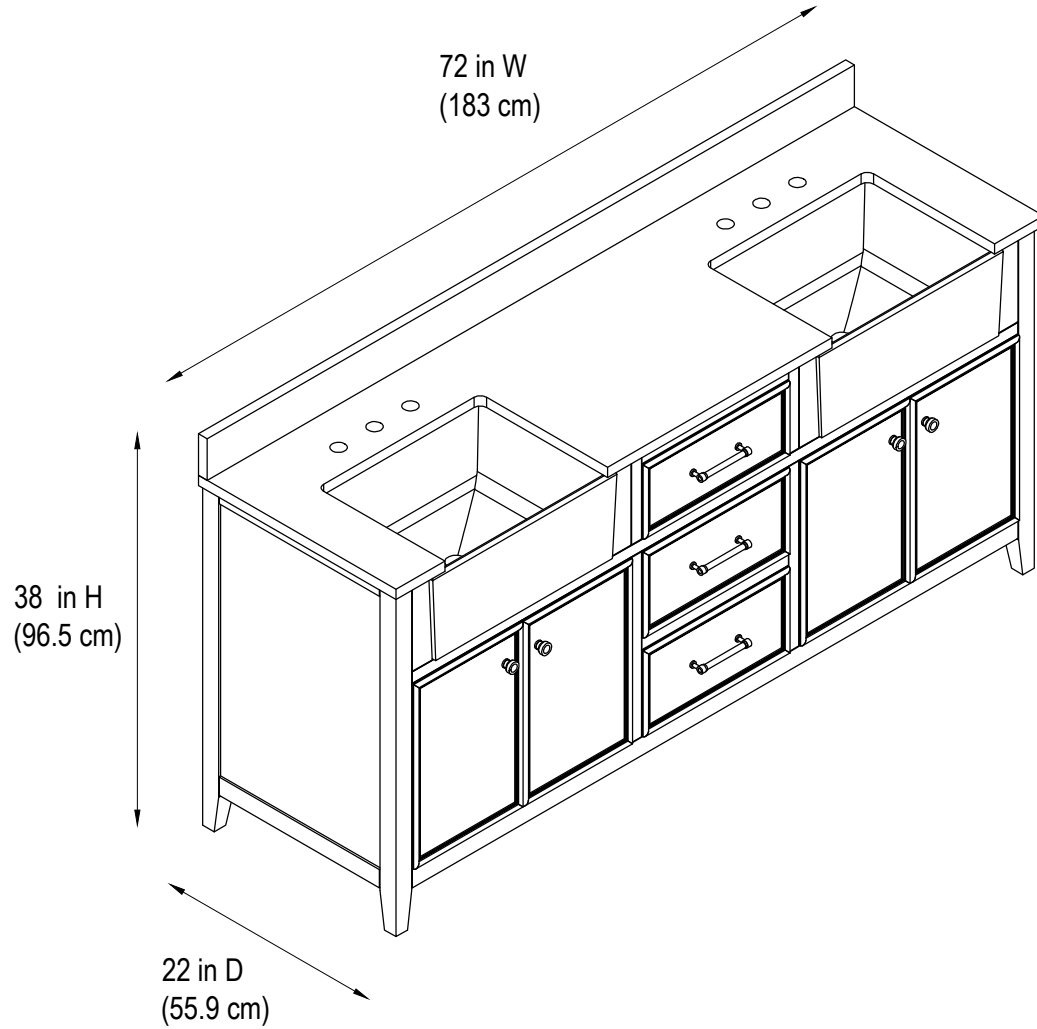

# 72" Bathroom Vanity

72 in. W x 22 in.D x 38 in.H  
(183 cm x 55.9 cm x 96.5 cm)