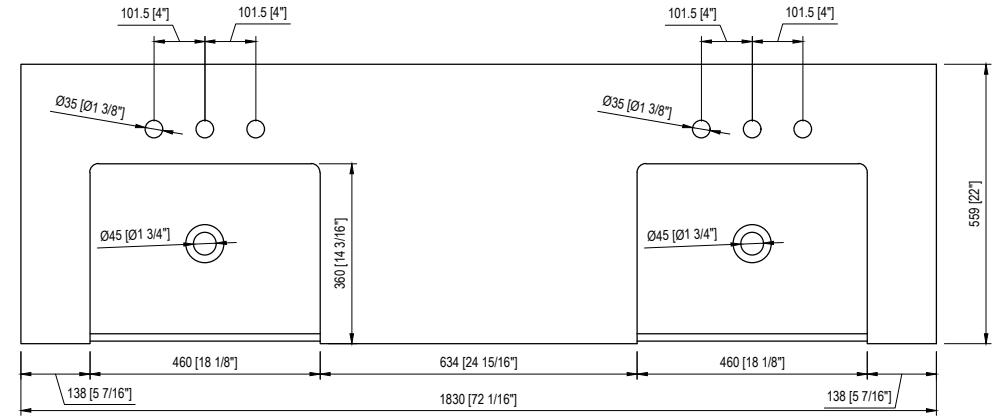

72" Bathroom Vanity

72 in. W x 22 in.D x 38 in.H
(183 cm x 55.9 cm x 96.5 cm)

Top View

Back View