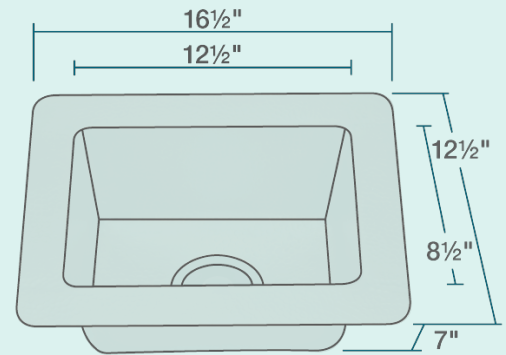

905 Small Single Bowl Sink

Copper

Our handcrafted copper sinks add warmth and richness to a variety of décors. They come in a hammered finish with a beautifully aged patina. The hammered finish helps to hide small scratches that may occur over the lifetime of the sink. Copper is naturally antibacterial and will not rust or stain, making it easy to maintain. Our copper sinks are made using a one-piece construction process giving you the strongest copper sink you will find. Each sink is fully insulated with sound dampening pads.

- 16 1/2" x 12 1/2" x 7"
- Undermount Installation
- Hammered Finish
- Center Drain
- One-Piece Construction
- Naturally Antibacterial
- Cardboard Cutout Template Included
- Installation Hardware Included
- Limited Lifetime Warranty

*Due to the handmade nature of this sink, dimensions may vary up to ~1/8"

Accessories

*Accessories not included

UPC: 817299012597

Features

Undermount Installation 	18" Minimum Cabinet Size 	All-Natural Materials 	Hammered Finish 	Center Drain 3 1/2" 	One-Piece Construction
Naturally Antibacterial 	Cutout Template 	Hardware Included 	Limited Lifetime Warranty 	One Bowl 	