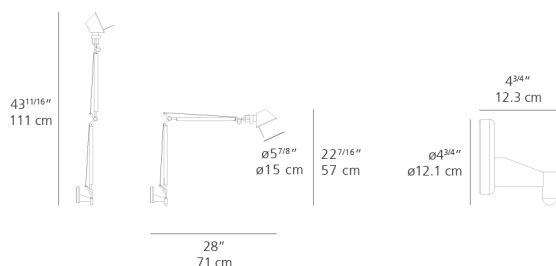

Lamp type	LED-T
Lamp	max 100W E26/A19
Lamp Included	No
Control type	On/Off (On Head)
Input Voltage	120V
Power consumption	N/A
Ballast	N/A

Colors & Finishes

Black

Materials

- Arms and diffuser in aluminum
- Joints and tension control knobs in polished die-cast aluminum
- Tension cables in stainless steel
- J-Bracket in polished die-cast aluminum

Dimensions

Packaging

2 Boxes

1 x 33-15/16" x 10-3/4" x 7-15/16" / 3.31 lbs - 86 cm x 27 cm x 20 cm / 1.5 kg

1 x 7-3/16" x 6-13/16" x 7-3/16" / 1.1 lbs - 18 cm x 17 cm x 18 cm / .5 kg

Light distribution

Red = Max Cd. Through Vertical plane

Blue = Max Cd. Through Horizontal plane

Luminaire weight

2.42 lbs / 1.1 kg

Warranty

5 year Limited warranty