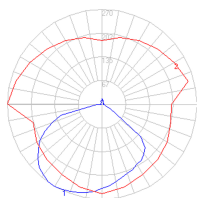

Dimensions

Packaging

2 Boxes

1 x 33-15/16" x 10-3/4" x 7-15/16" / 3.31 lbs - 86 cm x 27 cm x 20 cm / 1.5 kg

1 x 7-3/16" x 6-13/16" x 7-3/16" / 1.1 lbs - 18 cm x 17 cm x 18 cm / .5 kg

Light distribution

Red = Max Cd. Through Vertical plane

Blue = Max Cd. Through Horizontal plane

Luminaire weight

2.42 lbs / 1.1 kg

Warranty

5 year Limited warranty