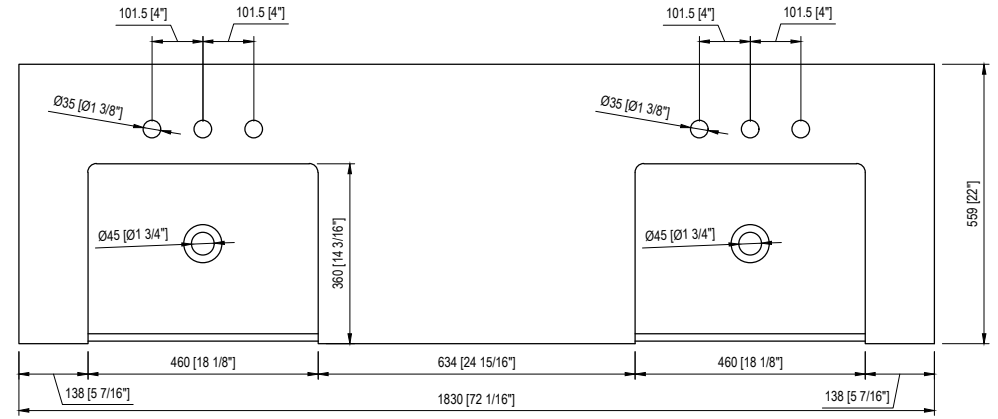

72" Bathroom Vanity

72 in. W x 22 in.D x 38 in.H
 (183 cm x 55.9 cm x 96.5 cm)

Top View

Back View