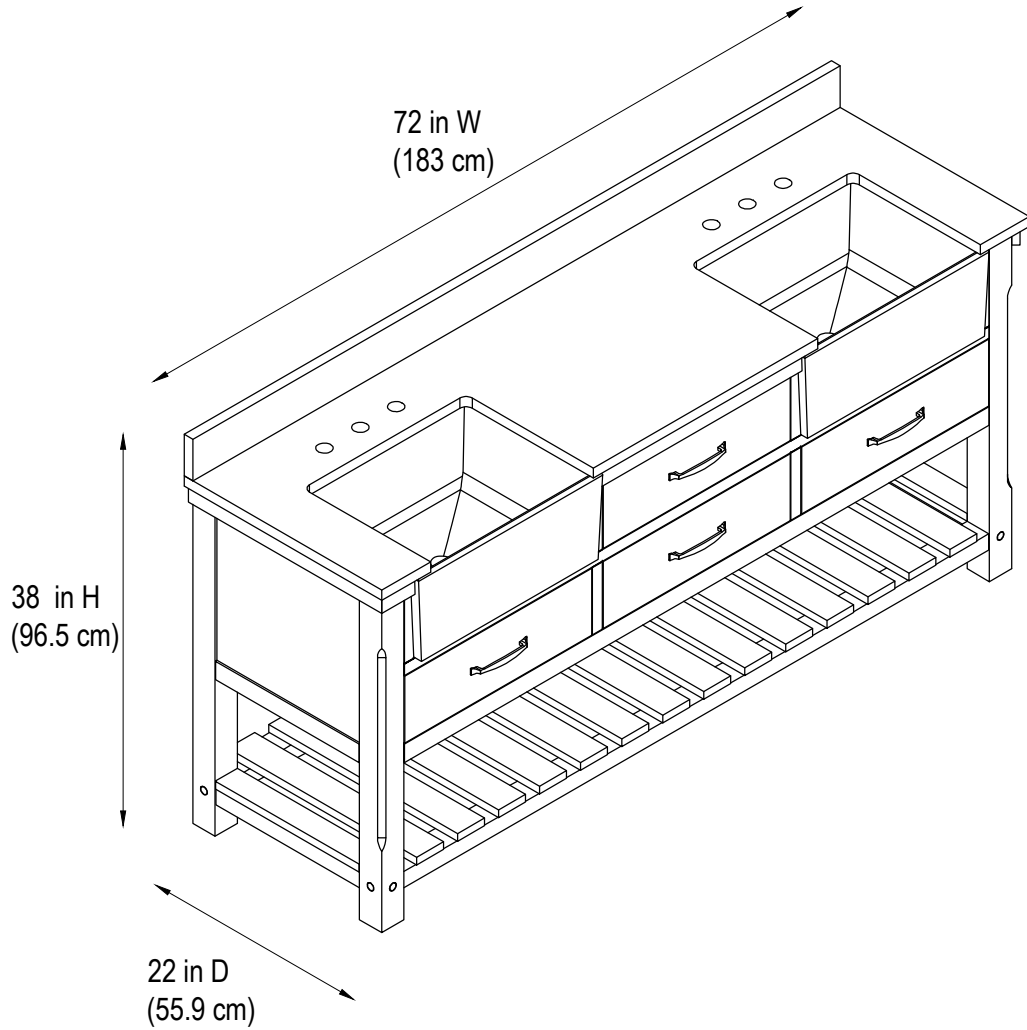

72" Bathroom Vanity

72 in. W x 22 in.D x 38 in.H
 (183 cm x 55.9 cm x 96.5 cm)

Top View

Back View