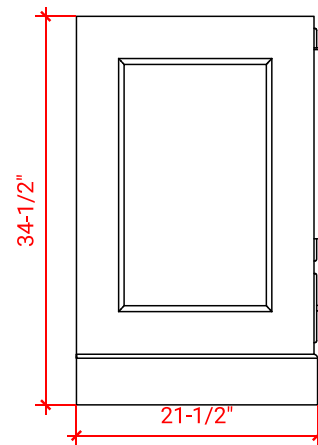

STAFFORD 48" SINGLE SINK BASE CABINET

ARIEL

M048S

BASE CABINET DIMENSIONS

48" W x 21.5" D x 34.5" H

FEATURES

- Solid wood frame & plywood panels
- Dovetail drawers and joints
- Soft closing doors & drawers

HARDWARE FINISHES

Brushed Nickel   Satin Brass   Matte Black   Polished Chrome

AVAILABLE COLORS

White   Grey   Midnight Blue

SIDE VIEW