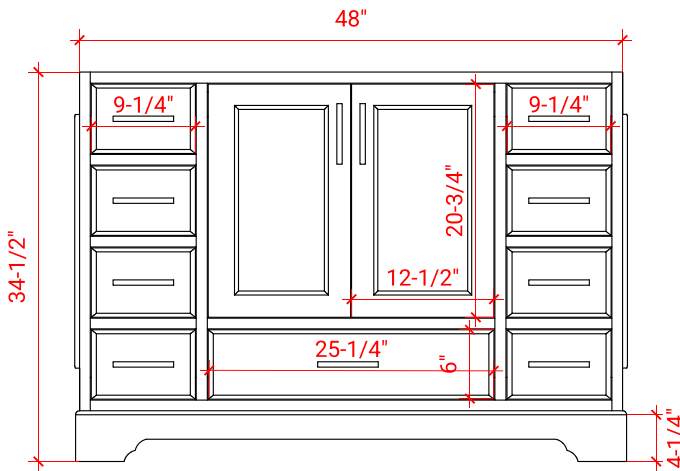

AVAILABLE COLORS

White   Grey   Midnight Blue

FRONT VIEW

SIDE VIEW