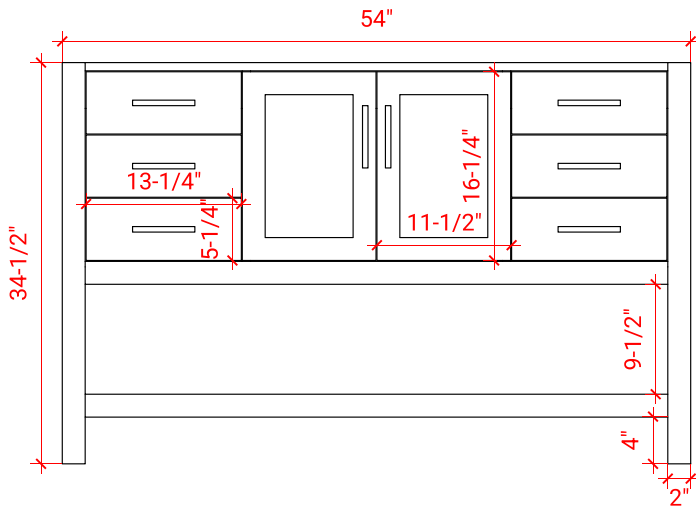

MAGNOLIA 54" SINGLE SINK BASE CABINET

ARIEL

S054S

BASE CABINET DIMENSIONS

54" W x 21.5" D x 34.5" H

FEATURES

- Solid wood frame & plywood panels
- Dovetail drawers and joints
- Soft closing doors & drawers

HARDWARE FINISHES

Brushed Nickel Satin Brass Matte Black Polished Chrome

AVAILABLE COLORS

White Grey Midnight Blue

FRONT VIEW

SIDE VIEW

PLAN VIEW

54" SINGLE OVAL SINK COUNTERTOP WITH 1.5 IN. THICKNESS

ARIEL

OVERALL DIMENSIONS

54.25" W x 22" D x 1.5" H

COUNTERTOP OPTIONS

Carrara White Quartz
CQ-054S-OVL-CT

FEATURES

- Solid countertop with mitered edges & seams
- Undermount white oval sink
- Pre-drilled for 8" widespread faucet

INCLUDED

- Countertop
- Matching Backsplash
- Oval Sink

COUNTERTOP PLAN VIEW

EDGE SIDE VIEW

THREE DIMENSIONAL COUNTERTOP VIEW