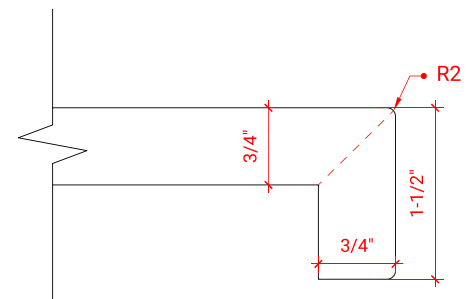

MAGNOLIA 54" SINGLE SINK BASE CABINET

ARIEL

S054S

BASE CABINET DIMENSIONS

54" W x 21.5" D x 34.5" H

FEATURES

- Solid wood frame & plywood panels
- Dovetail drawers and joints
- Soft closing doors & drawers

HARDWARE FINISHES

OVERALL DIMENSIONS

54.25" W x 22" D x 1.5" H

COUNTERTOP OPTIONS

Carrara White Quartz
CQ-054S-OVL-CT

FEATURES

- Solid countertop with mitered edges & seams
- Undermount white oval sink
- Pre-drilled for 8" widespread faucet

INCLUDED

- Countertop
- Matching Backsplash
- Oval Sink

COUNTERTOP PLAN VIEW

EDGE SIDE VIEW

THREE DIMENSIONAL COUNTERTOP VIEW