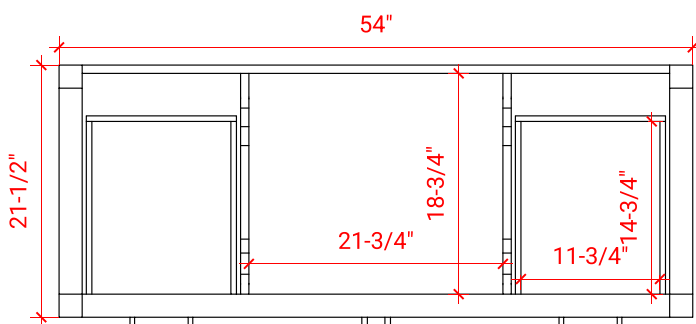

MAGNOLIA 54" SINGLE SINK BASE CABINET

ARIEL

S054S

BASE CABINET DIMENSIONS

54" W x 21.5" D x 34.5" H

FEATURES

- Solid wood frame & plywood panels
- Dovetail drawers and joints
- Soft closing doors & drawers

HARDWARE FINISHES

Brushed Nickel Satin Brass Matte Black Polished Chrome

AVAILABLE COLORS

White Grey Midnight Blue

FRONT VIEW

SIDE VIEW

PLAN VIEW

54" SINGLE OVAL SINK COUNTERTOP WITH 1.5 IN. THICKNESS

ARIEL

OVERALL DIMENSIONS

54.25" W x 22" D x 1.5" H

COUNTERTOP OPTIONS

Carrara White Quartz
CQ-054S-OVL-CT

FEATURES

- Solid countertop with mitered edges & seams
- Undermount white oval sink
- Pre-drilled for 8" widespread faucet

INCLUDED

- Countertop
- Matching Backsplash
- Oval Sink

COUNTERTOP PLAN VIEW

EDGE SIDE VIEW

THREE DIMENSIONAL COUNTERTOP VIEW