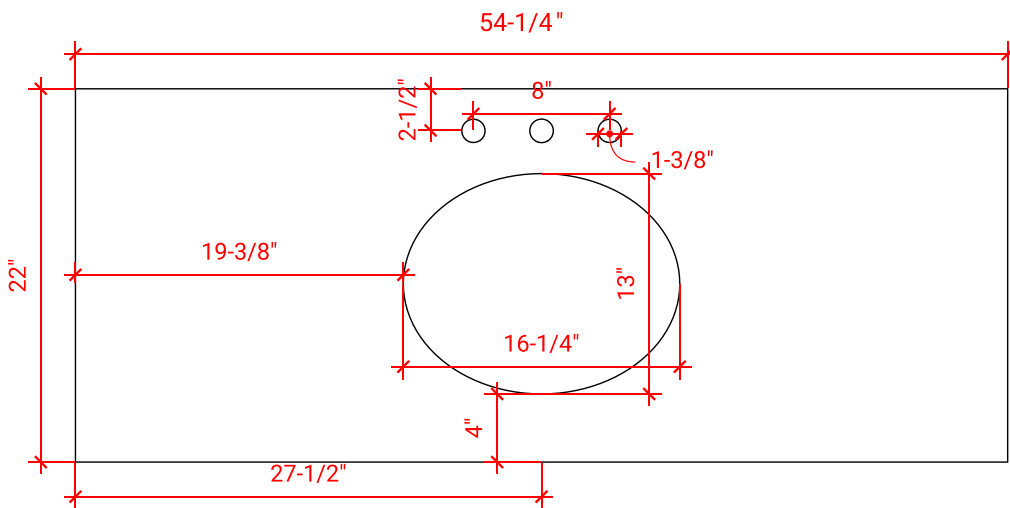

MAGNOLIA 54" SINGLE SINK BASE CABINET

ARIEL

S054S

BASE CABINET DIMENSIONS

54" W x 21.5" D x 34.5" H

FEATURES

- Solid wood frame & plywood panels
- Dovetail drawers and joints
- Soft closing doors & drawers

HARDWARE FINISHES

OVERALL DIMENSIONS

54.25" W x 22" D x 1.5" H

COUNTERTOP OPTIONS

Carrara White Quartz
CQ-054S-OVL-CT

FEATURES

- Solid countertop with mitered edges & seams
- Undermount white oval sink
- Pre-drilled for 8" widespread faucet

INCLUDED

- Countertop
- Matching Backsplash
- Oval Sink

COUNTERTOP PLAN VIEW

EDGE SIDE VIEW

THREE DIMENSIONAL COUNTERTOP VIEW