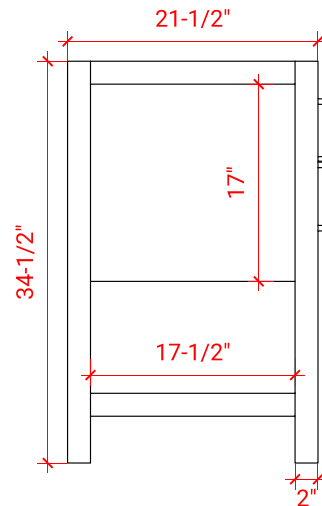

MAGNOLIA 54" SINGLE SINK BASE CABINET

ARIEL

S054S

BASE CABINET DIMENSIONS

54" W x 21.5" D x 34.5" H

FEATURES

- Solid wood frame & plywood panels
- Dovetail drawers and joints
- Soft closing doors & drawers

HARDWARE FINISHES

Brushed Nickel Satin Brass Matte Black Polished Chrome

AVAILABLE COLORS

White Grey Midnight Blue

FRONT VIEW

SIDE VIEW

PLAN VIEW

54" SINGLE OVAL SINK COUNTERTOP WITH 1.5 IN. THICKNESS

ARIEL

OVERALL DIMENSIONS

54.25" W x 22" D x 1.5" H

COUNTERTOP OPTIONS

Carrara White Quartz
CQ-054S-OVL-CT

FEATURES

- Solid countertop with mitered edges & seams
- Undermount white oval sink
- Pre-drilled for 8" widespread faucet

INCLUDED

- Countertop
- Matching Backsplash
- Oval Sink

COUNTERTOP PLAN VIEW

EDGE SIDE VIEW

THREE DIMENSIONAL COUNTERTOP VIEW