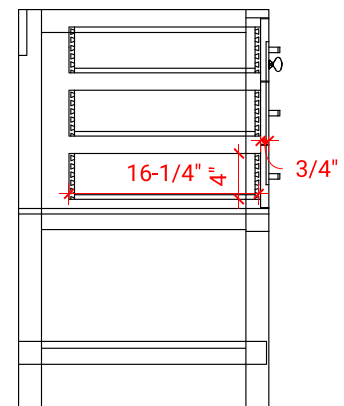

MAGNOLIA 54" SINGLE SINK BASE CABINET

ARIEL

S054S

BASE CABINET DIMENSIONS

54" W x 21.5" D x 34.5" H

FEATURES

- Solid wood frame & plywood panels
- Dovetail drawers and joints
- Soft closing doors & drawers

HARDWARE FINISHES

Brushed Nickel Satin Brass Matte Black Polished Chrome

AVAILABLE COLORS

White Grey Midnight Blue

FRONT VIEW

SIDE VIEW

PLAN VIEW

54" SINGLE OVAL SINK COUNTERTOP WITH 1.5 IN. THICKNESS

ARIEL

OVERALL DIMENSIONS

54.25" W x 22" D x 1.5" H

COUNTERTOP OPTIONS

Carrara White Quartz
CQ-054S-OVL-CT

FEATURES

- Solid countertop with mitered edges & seams
- Undermount white oval sink
- Pre-drilled for 8" widespread faucet

INCLUDED

- Countertop
- Matching Backsplash
- Oval Sink

COUNTERTOP PLAN VIEW

EDGE SIDE VIEW

THREE DIMENSIONAL COUNTERTOP VIEW