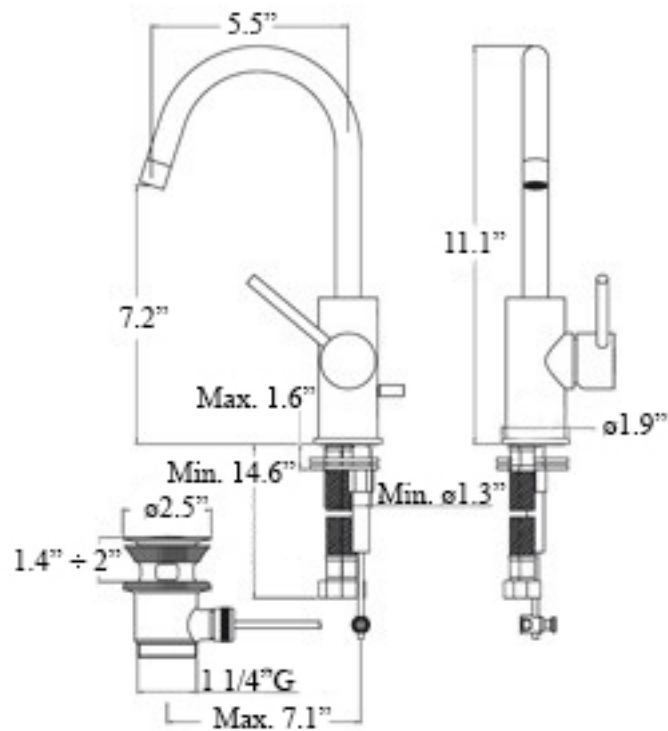

Product Specs Sheets

Collection
Light

Model |
Light LIG 078

Dimensions Metric
1 inch = 2.54 cm
1 inch = 25.4 mm

WS®
BATH
COLLECTIONS

1051 Lea Drive - Collegeville, PA 19426
Tel. 215 513 9400 - Fax 610 831 0215
www.ws bathcollections.com - info@ws bathcollections.com