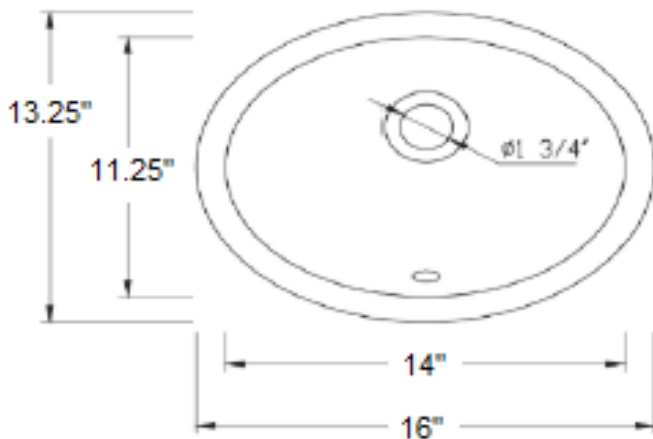

### PRODUCT DIMENSIONS:

- Inside dimensions: 14" x 11.25"
- Outside dimensions: 13.25" x 14"
- Bowl depth: 7"

### TECHNICAL DIMENSIONS: