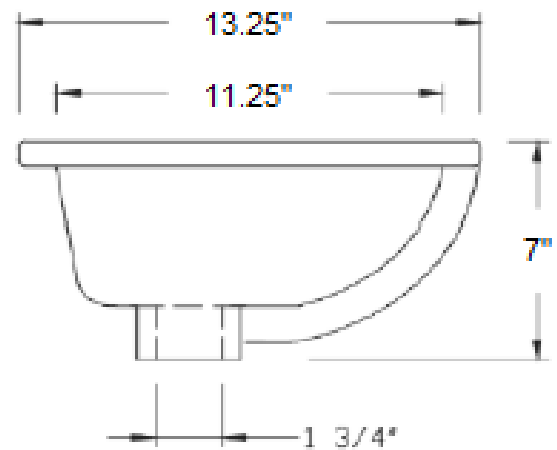

### PRODUCT DIMENSIONS:

- Inside dimensions: 14" x 11.25"
- Outside dimensions: 13.25" x 14"
- Bowl depth: 7"

### TECHNICAL DIMENSIONS: