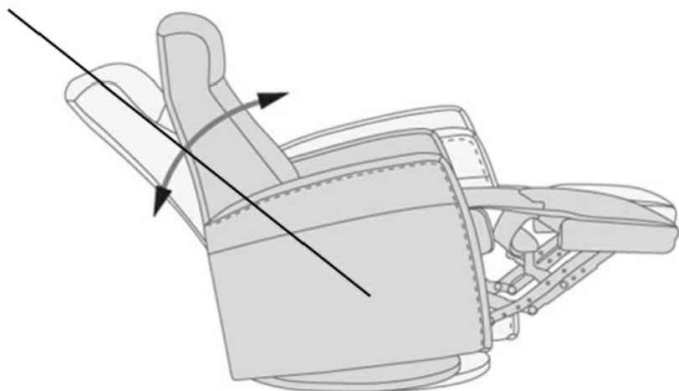

Reclined Max 145°

Distance from wall for full recline 6"

*Rotate Chair 90° to fit through the door before attaching backrest